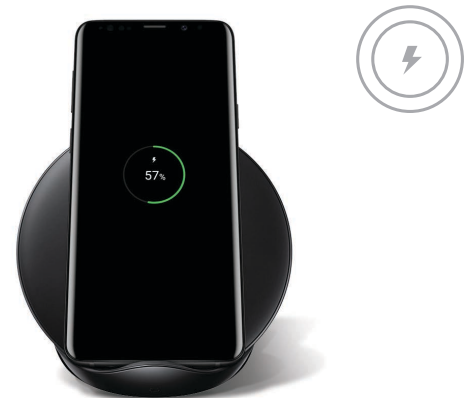

Conquer the elements. With an IP68 rating, the Galaxy S9 | S9+ is water- and dust-resistant, providing you worry-free use even in the harshest environments.⁷

Power to keep moving and stay productive. Business operates around the clock. Work without interruption with an all-day battery⁸, and when you need to top off, the Galaxy S9 | S9+ has fast wireless charging⁹ to give you an extra boost.