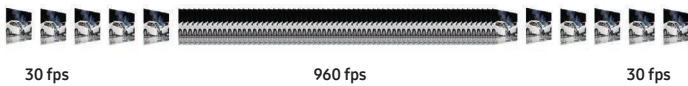

**Radical 960 fps Super Slow-Mo.** The Galaxy S9 | S9+ Super Slow-Mo captures 4x as many frames per second vs. standard slow-motion, so you can slow down reality and analyze more of the action.<sup>2</sup>