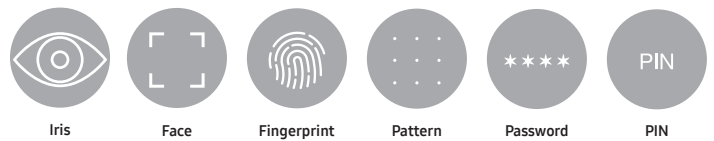

Secure Folder keeps it private. Secure Folder keeps your work information separate from your personal information, ensuring that what's yours, stays yours.