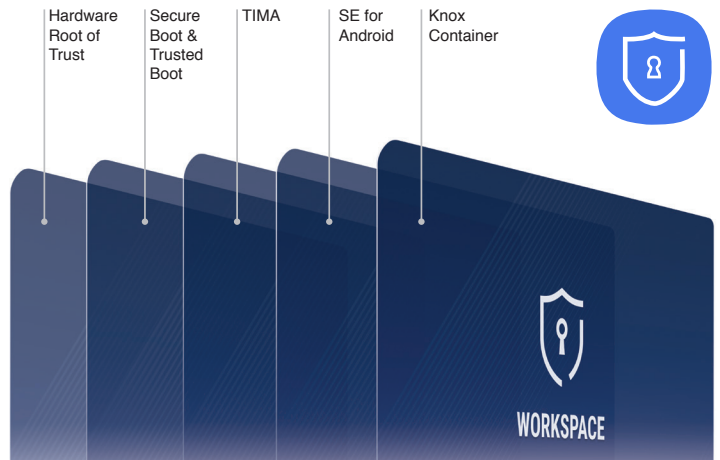

Keep it secure.

Samsung Knox™ defense-grade security for an open world. A security platform built from the chip up offers superior protection and easy manageability. Knox keeps hackers out and your data safe from the moment you turn it on.⁴

Biometric Identification: It's your phone. Keep it that way. Advanced iris scanning and fingerprint identification mean the Galaxy S9 | S9+ unlocks with just a simple look or touch.