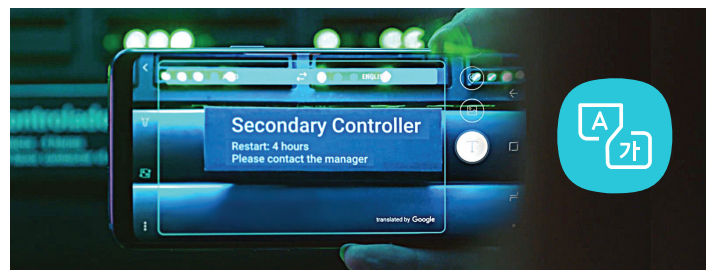

Nothing slows you down. The Galaxy S9 | S9+ features hardware improvements that enable your carrier's best network speeds, so you can stream and download content faster than before.¹⁰

Translate the world around you. With the Galaxy S9 | S9+ camera and Bixby Live Translation, you can simply point your camera at text to see it translated instantly into a language you understand. Live Translation uses Augmented Reality to superimpose a translation directly over text, so you can quickly and easily read signs, menus or maps in your native language.¹¹