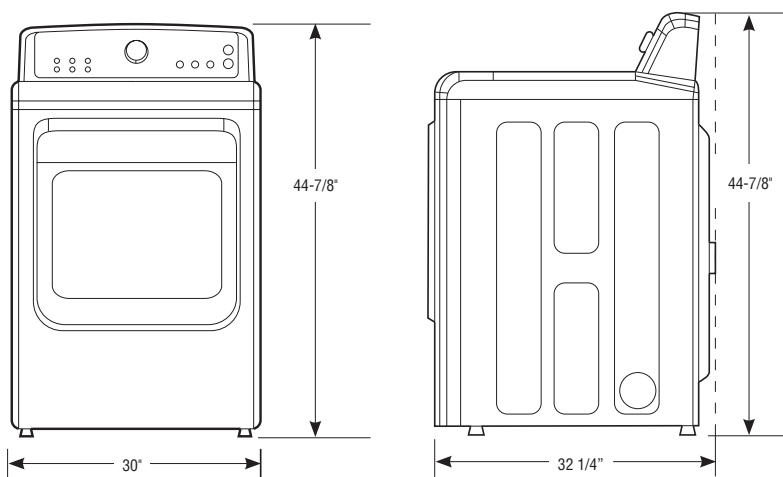

* Required spacing.
(External exhaust elbow requires additional space)

Dimensions

5.6 cu. ft. Capacity DOE

15 Preset Wash Cycles:

Normal, Niagara Wash, Water Proof, Deep Steam, Heavy Duty, Permanent Press, Sanitize, Allergen, Bedding, Colors/Darks, Active Wear, Delicates/Hand Wash, Quick Wash, Rinse and Spin, Spin Only

Product Dimensions & Weight (WxHxD)

Dimensions: 30" x 44⁷/₈" x 32¹/₄"

Weight: 174 lbs

Shipping Dimensions & Weight (WxHxD)

Dimensions: 31⁷/₈" x 47¹/₄" x 33¹/₂"

Weight: 187 lbs

Color	Model #	UPC Code
Platinum	WA56H9000AP	887276194851
White	WA56H9000AW	887276194868