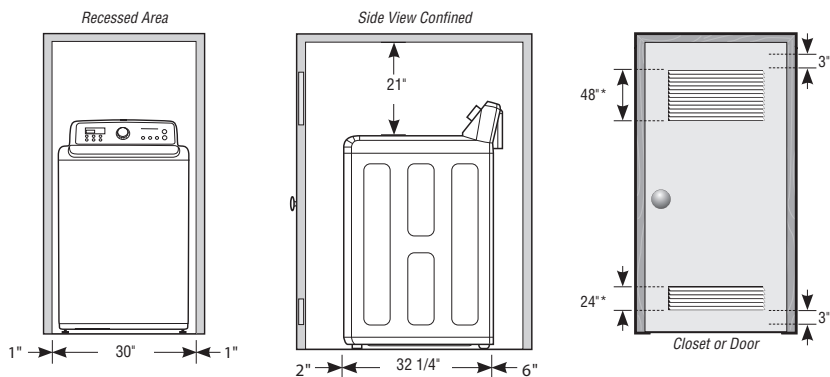

WA56H9000AP

Samsung Top-Load Washer

Installing Your Washer

Alcove or closet installation

Minimum clearances for closets and alcoves:

- Sides – 1"
- Top – 21"
- Rear – 6"
- Closet front – 2"

If the washer and dryer are installed together, the closet front must have at least a 72 in (465 cm) unobstructed air opening. Your washer alone does not require a specific air opening.

* Required spacing.
(External exhaust elbow requires additional space)