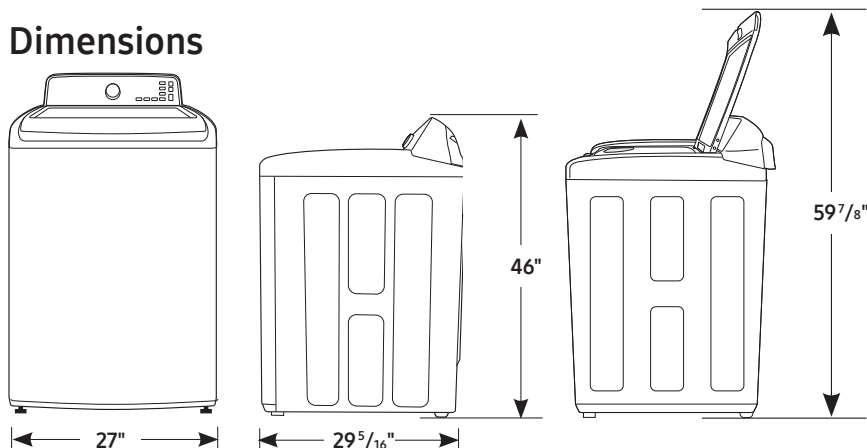

Dimensions

13 Preset Wash Cycles:

Normal, Bedding/WaterProof, Heavy Duty, Permanent Press, Steam Sanitize, Colors/Darks, Brilliant Whites, Active Wear, Delicates/Hand Wash, Quick Wash, Rinse + Spin, Spin Only, Deep Wash

10 Options:

Self Clean, Delay End, My Cycle, Pre Soak, Extra Rinse, Sound On/Off, Child Lock, Fabric Softener, Smart Care, Eco Plus

6 Temperature Settings:

Extra Hot, Hot, Warm, Eco Warm, Cold, Cool

5 Spin Settings:

Extra High, High, Medium, Low, No Spin

5 Soil Settings:

Heavy, Heavy Medium, Normal, Low Medium, Light

2 Sound Level Settings:

On/Off

Dispenser Trays:

Main Wash, Softener, Bleach (Manual)

Warranty

One (1) Year Parts and Labor
Three (3) Years Stainless Steel Drum (Part Only)
Ten (10) Years Direct Drive Motor (Part Only)

Product Dimensions & Weight (WxHxD)

Dimensions: 27" x 46" x 29 5/16"
Weight: 143.3 lbs

Shipping Dimensions & Weight (WxHxD)

Dimensions: 29 1/2" x 48 3/16" x 31"
Weight: 154.3 lbs

Color

Black Stainless Steel	WA52M7750AV	887276196428
White	WA52M7750AW	887276196435

Model

UPC Code

Matching Dryer (Electric/Gas)

Black Stainless Steel	DVE52M7750V	887276196855
White	DVE52M7750W	887276196862
Black Stainless Steel	DVG52M7750V	887276197029
White	DVG52M7750W	887276197036