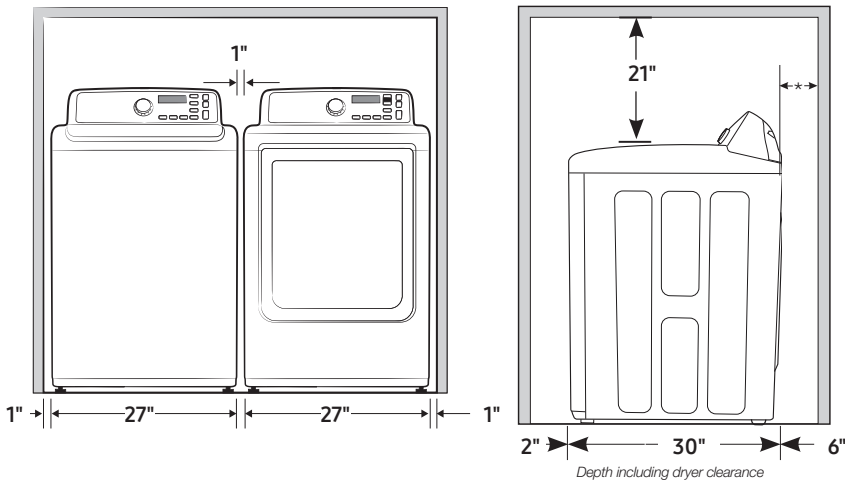

WA52M7750AV

SAMSUNG

Samsung activewash™ Top-Load Washer

5.2 cu. ft. Capacity DOE

Installation Specifications

Alcove or closet installation

Recessed Area

Side View Confined