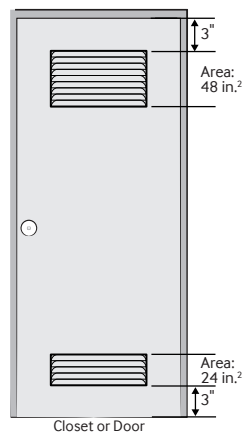

WA52M7750AV

SAMSUNG

Samsung activewash™ Top-Load Washer

5.2 cu. ft. Capacity DOE

Installation Specifications

Alcove or closet installation

Recessed Area

Side View Confined

Minimum clearances for closets and alcoves:

Sides - 1"
Top - 21"
Rear - 6"
Closet Front - 2"

If the washer and dryer are installed together, the closet front must have at least a 72-inch² unobstructed air opening. Your washer alone does not require a specific air opening.

One (1) Year Parts and Labor
Three (3) Years Stainless Steel Drum (Part Only)
Ten (10) Years Direct Drive Motor (Part Only)

Product Dimensions & Weight (WxHxD)

Dimensions: 27" x 46" x 29 5/16"
Weight: 143.3 lbs