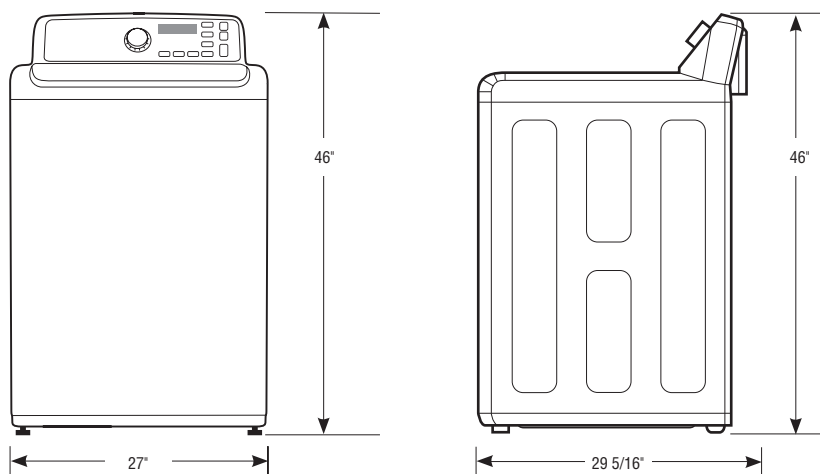

Dimensions

Product Dimensions & Weight (WxHxD)

Dimensions: 27" x 46" x 29⁵/₁₆"
Weight: 147.8 lbs

Shipping Dimensions & Weight (WxHxD)

Dimensions: 29¹/₂" x 48³/₁₆" x 31"
Weight: 158.8 lbs

Color	Model #	UPC Code
Platinum	WA52J8700AP	887276194837
White	WA52J8700AW	887276194844