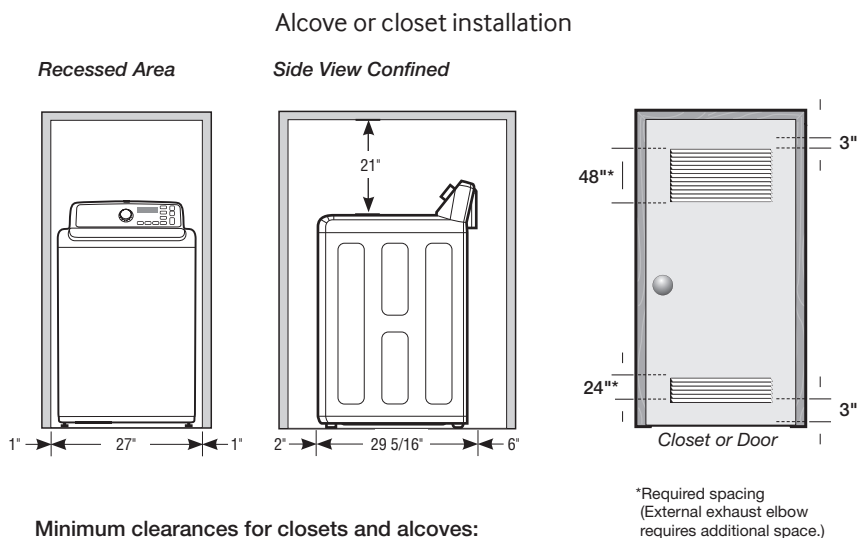

Installing Your Washer

Minimum clearances for closets and alcoves:

Sides – 1"
Top – 21"
Rear – 6"
Closet Front – 2"

If the washer and dryer are installed together, the closet front must have at least a 72 in unobstructed air opening. Your washer alone does not require a specific air opening.

Dimensions

Product Dimensions & Weight (WxHxD)

Dimensions: 27" x 46" x 29⁵/₁₆"
Weight: 147.8 lbs

Shipping Dimensions & Weight (WxHxD)

Dimensions: 29¹/₂" x 48³/₁₆" x 31"
Weight: 158.8 lbs

Color	Model #	UPC Code
Platinum	WA52J8700AP	887276194837
White	WA52J8700AW	887276194844