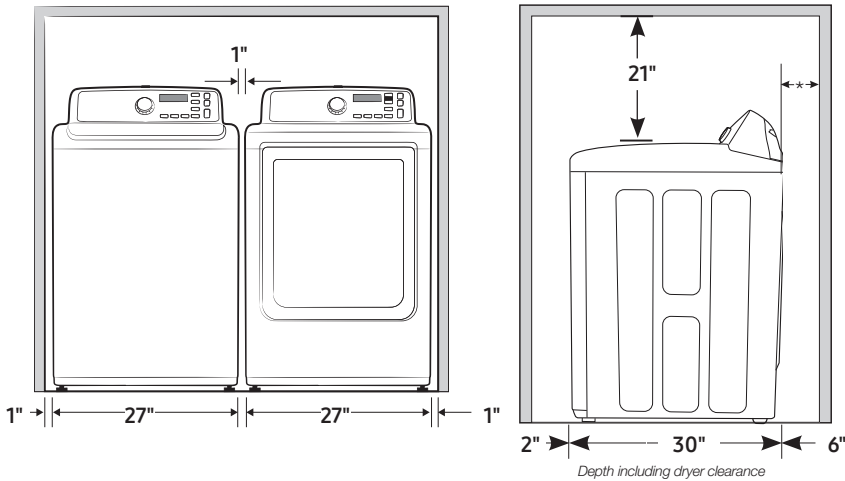

WA50M7450AW

SAMSUNG

Samsung Top-Load Washer

5.0 cu. ft. Capacity DOE

Installation Specifications

Alcove or closet installation

Recessed Area

Side View Confined

Product Dimensions & Weight (WxHxD)

Dimensions: 27" x 45" x 29⁵/₁₆"
Weight: 141.1 lbs

Shipping Dimensions & Weight (WxHxD)

Dimensions: 29¹/₂" x 47³/₄" x 31"
Weight: 152.1 lbs

| Color | Model # | UPC Code |
|-------|-------------|--------------|
| White | WA50M7450AW | 887276196411 |