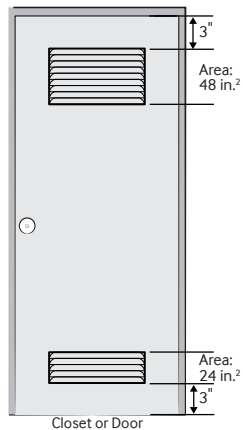

WA50M7450AW

SAMSUNG

Samsung Top-Load Washer

5.0 cu. ft. Capacity DOE

Installation Specifications

Alcove or closet installation

Recessed Area

Side View Confined

Minimum clearances for closets and alcoves:

Sides – 1"
Top – 21"
Rear – 6"
Closet Front – 2"

If the washer and dryer are installed together, the closet front must have at least a 72-inch² unobstructed air opening. Your washer alone does not require a specific air opening.

Product Dimensions & Weight (WxHxD)

Dimensions: 27" x 45" x 29⁵/₁₆"
Weight: 141.1 lbs

Shipping Dimensions & Weight (WxHxD)

Dimensions: 29¹/₂" x 47³/₄" x 31"
Weight: 152.1 lbs

| Color | Model # | UPC Code |
|-------|-------------|--------------|
| White | WA50M7450AW | 887276196411 |