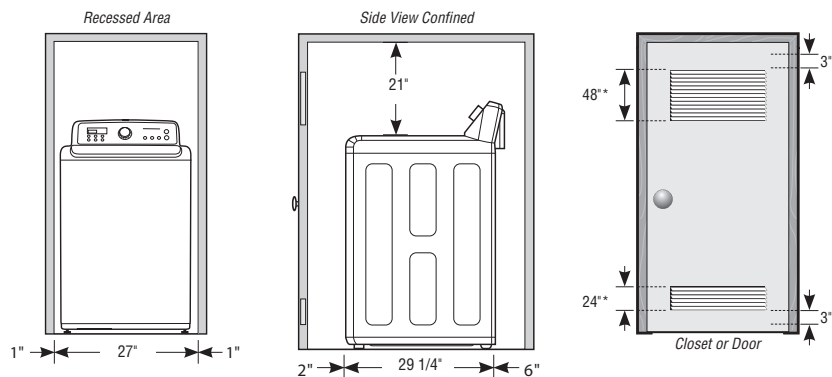

WA48H7400AP

Samsung Top-Load Washer

Installing Your Washer

Alcove or closet installation

Minimum clearances for closets and alcoves:

Sides – 1"
Top – 21"
Rear – 6"
Closet front – 2"

If the washer and dryer are installed together, the closet front must have at least a 72 in (465 cm) unobstructed air opening. Your washer alone does not require a specific air opening.

* Required spacing.
(External exhaust elbow requires additional space)