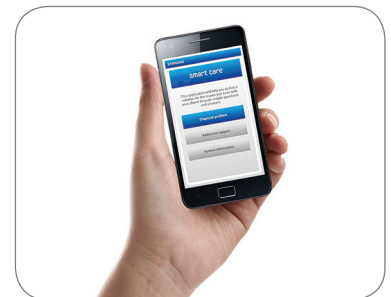

Smart Care

Available Colors:

Platinum
(shown)

White

Signature Features

AQUAJET™ DEEP CLEAN

- The deepest clean.
- Powerful yet gentle water jets thoroughly wash even your biggest loads.
- Provides a better rinse for cleaner clothes.

SMART CARE

- Troubleshoot with your smartphone.
- Perform a quick diagnosis of your washer and dryer right from your smartphone.*

*Available for iPhone 4/4S/5/5S and Galaxy S1/S2/S3/S4 NOTE/NOTE2.

SELF CLEAN

- New self-cleaning technology.
- Keep your top-load washer fresh without the use of harsh chemicals.
- Reminds you to run Self Clean cycle every 40 cycles.

Ranked "Highest in Customer Satisfaction with Clothes Washers" by J.D. Power and Associates.

SAMSUNG