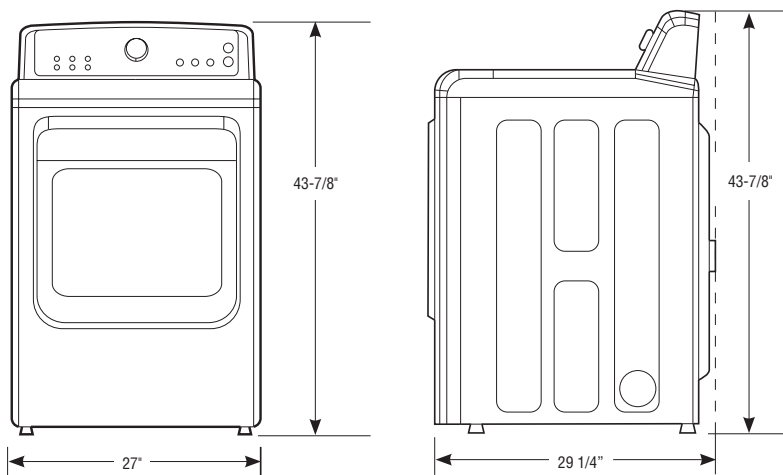

* Required spacing.
(External exhaust elbow requires additional space)

Dimensions

4.8 cu. ft. Capacity DOE

11 Preset Wash Cycles:

Normal, WaterProof, Heavy Duty, Permanent Press, Bedding, Colors/Darks, Active Wear, Delicates/Hand Wash, Quick Wash, Rinse and Spin, Spin Only

Product Dimensions & Weight (WxHxD)

Dimensions: 27" x 43^{7/8}" x 29^{1/4}"

Weight: 141 lbs

Shipping Dimensions & Weight (WxHxD)

Dimensions: 29^{1/2}" x 46^{1/2}" x 31"

Weight: 152 lbs

Color	Model #	UPC Code
Platinum	WA48H7400AP	887276028286
White	WA48H7400AW	887276194790