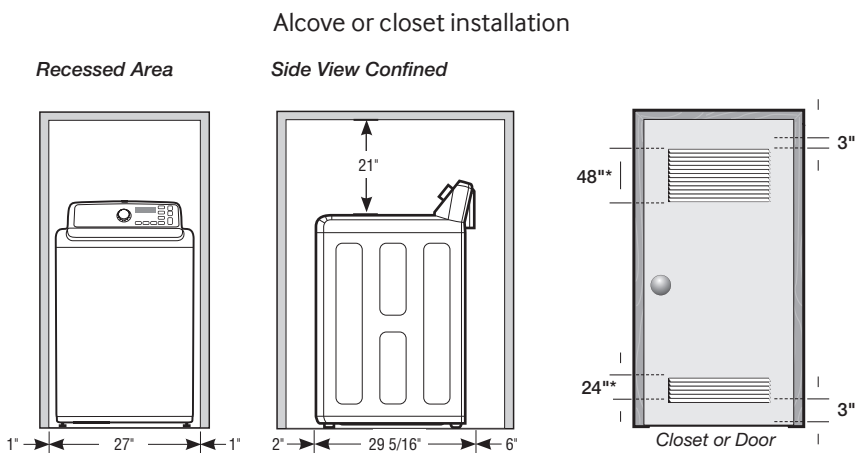

Minimum clearances for closets and alcoves:

Sides – 1"
Top – 21"
Rear – 6"
Closet Front – 2"

If the washer and dryer are installed together, the closet front must have at least a 72 in unobstructed air opening. Your washer alone does not require a specific air opening.

Product Dimensions & Weight (WxHxD)

Dimensions: 27" x 44" x 29 5/16"

Weight: 123.5 lbs

Shipping Dimensions & Weight (WxHxD)

Dimensions: 29 1/2" x 46 1/2" x 31"

Weight: 132.3 lbs

Color	Model #	UPC Code
White	WA40J3000AW	887276194769