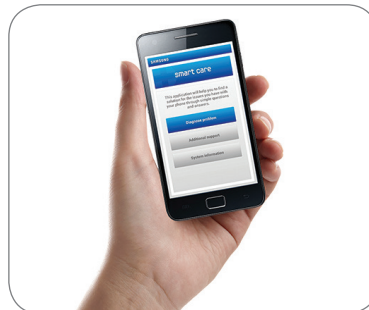

- Keeps your front-load washer fresh and odor-free.

VRT™ (Vibration Reduction Technology)

- Reduces vibration for quiet washing.

Available Color

White

Smart Care

Self Clean+

Features

- Smart Care
- Self Clean+
- VRT™
- Diamond Drum Design
- Direct Drive Motor
- 1200 RPM Maximum Spin Speed
- 8 Preset Wash Cycles
- 9 Options
- Garment+

Convenience

- Child Lock
- Door Lock
- Dispenser Trays: Main Wash, Softener, Bleach