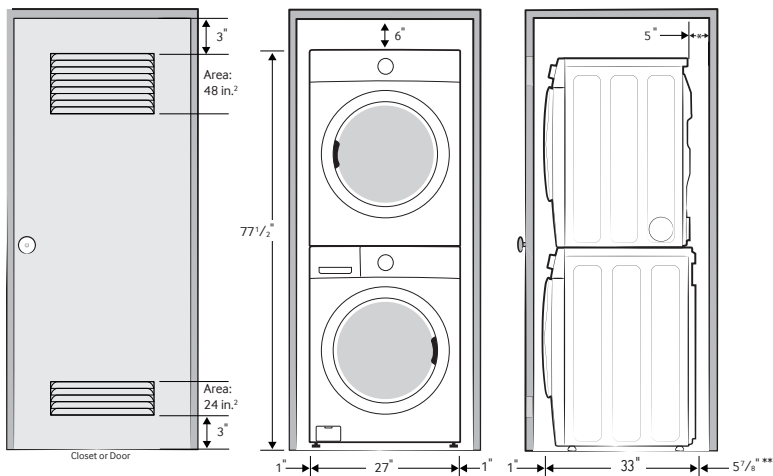

2. With stacked washer and dryer