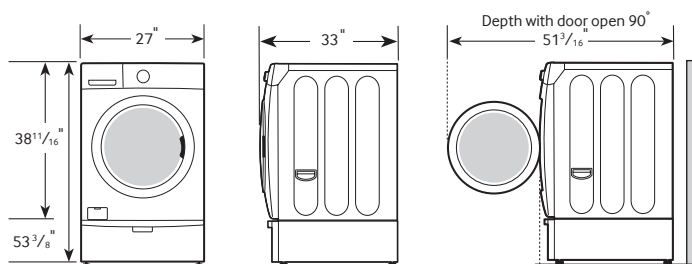

Rating

ENERGY STAR®-rated
CEE Tier 1
IMEF = 2.80
IWF = 3.20
85 kWh/yr

WF42H5000AW

SAMSUNG

Samsung Front-Load Washer

4.2 cu. ft. Capacity DOE

Installation Specifications

If the washer and dryer are installed together or the dryer alone, the closet front must have two unobstructed air openings for a combined minimum total area of 72-inch² (see stacked build below). Your washer alone does not require a specific air opening.

1. Alcove or closet installation

Minimum Clearance for Closet and Alcove Installations:

2. With stacked washer and dryer

Dimensions

Required Dimensions for Installation with Pedestal:

8 Preset Wash Cycles:

Shipping Dimensions & Weight (WxHxD)

Dimensions: 29³/₈" x 41⁵/₈" x 35⁵/₈"
Weight: 203 lbs

Color

White

Model

WF42H5000AW

UPC Code

887276962887