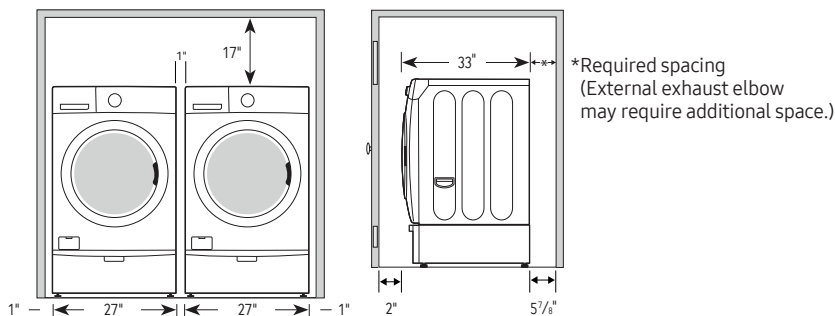

WF42H5000AW

SAMSUNG

Samsung Front-Load Washer

4.2 cu. ft. Capacity DOE

Installation Specifications

If the washer and dryer are installed together or the dryer alone, the closet front must have two unobstructed air openings for a combined minimum total area of 72-inch² (see stacked build below). Your washer alone does not require a specific air opening.

1. Alcove or closet installation

Minimum Clearance for Closet and Alcove Installations: