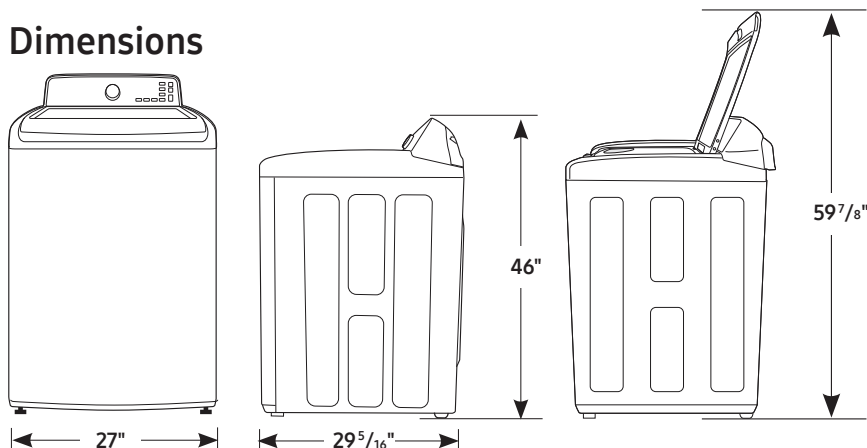

Dimensions

13 Preset Wash Cycles:

Normal, Bedding/WaterProof, Heavy Duty, Permanent Press, Steam Sanitize, Colors/Darks, Brilliant Whites, Active Wear, Delicates/Hand Wash, Quick Wash, Rinse + Spin, Spin Only, Deep Wash

10 Options:

Self Clean, Delay End, My Cycle, Pre Soak, Extra Rinse, Sound On/Off, Child Lock, Fabric Softener, Smart Care, Eco Plus

6 Temperature Settings:

Extra Hot, Hot, Warm, Eco Warm, Cold, Cool

5 Spin Settings:

Extra High, High, Medium, Low, No Spin

5 Soil Settings:

Heavy, Heavy Medium, Normal, Low Medium, Light

2 Sound Level Settings:

On/Off

Dispenser Trays:

Main Wash, Softener, Bleach (Manual)

Warranty

One (1) Year Parts and Labor
Three (3) Years Stainless Steel Tub (Part Only)
Ten (10) Years Direct Drive Motor (Part Only)

Product Dimensions & Weight (WxHxD)

Dimensions: 27" x 46" x 29⁵/₁₆"
Weight: 143.3 lbs

Shipping Dimensions & Weight (WxHxD)

Dimensions: 29⁹/₁₆" x 48³/₁₆" x 31¹/₁₆"
Weight: 154.3 lbs

Color

Black Stainless Steel	WA52M7750AV	887276196428
White	WA52M7750AW	887276196435

Model

UPC Code

Matching Dryer (Electric/Gas)

Black Stainless Steel	DVE52M7750V	887276196855
White	DVE52M7750W	887276196862
Black Stainless Steel	DVG52M7750V	887276197029
White	DVG52M7750W	887276197036