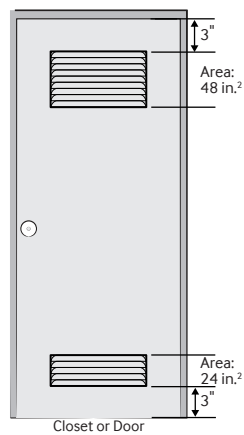

5.2 cu. ft. Capacity DOE

Installation Specifications

Alcove or closet installation

Recessed Area

Side View Confined

Minimum clearances for closets and alcoves:

Sides – 1"
Top – 21"
Rear – 6"
Closet Front – 2"

One (1) Year Parts and Labor
Three (3) Years Stainless Steel Tub (Part Only)
Ten (10) Years Direct Drive Motor (Part Only)

Product Dimensions & Weight (WxHxD)

Dimensions: 27" x 46" x 29⁵/₁₆"
Weight: 143.3 lbs