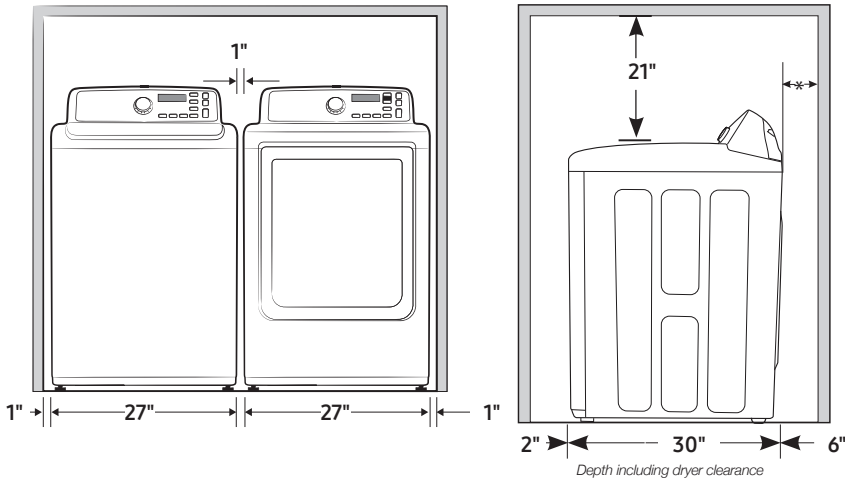

WA52M7750AV

SAMSUNG

Samsung activewash™ Top-Load Washer

5.2 cu. ft. Capacity DOE

Installation Specifications

Alcove or closet installation

Recessed Area

Side View Confined

Minimum clearances for closets and alcoves:

Sides – 1"
Top – 21"
Rear – 6"
Closet Front – 2"

If the washer and dryer are installed together, the closet front must have at least a 72-inch² unobstructed air opening. Your washer alone does not require a specific air opening.

*Required spacing (External exhaust elbow may require additional space.)