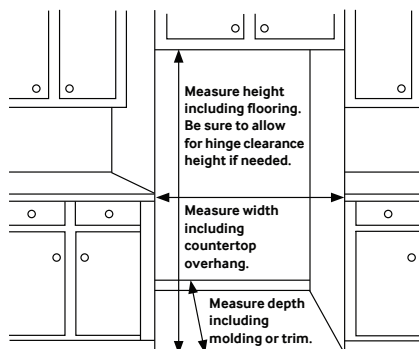

Rating

ENERGY STAR®-rated:
633 kWh/yr

Counter-Depth, 4-Door Refrigerator

22.6 cu. ft. Capacity

RF23M8960S4

Dimensions

Installation Specifications

1. Measure the height, width and depth of the opening, making sure to include baseboards, molding tile, countertop overhang, etc. Check to be sure there is enough room to open the door (consider walls, islands or other obstacles when measuring).
2. Refer to illustration below to determine dimensions.
3. Allow 2.5" of clearance on hinge side of refrigerator when installing next to a wall where handle may make contact.
4. Allow 1" minimum clearance at rear for proper air circulation and water/electrical connections. Allow a 3/8" minimum clearance at sides and top for ease of installation.
5. Ensure each door and entryway in the home is wide enough for the refrigerator to be moved through easily.

For optimal usage and to be able to open refrigerator doors completely, do not install next to a wall.

Please note: The following dimension and cutout information is for planning purposes only. For complete installation details, consult manual packed with product, or download manual online at samsung.com.

Total Capacity: 22.6 cu. ft.

Refrigerator: 12.9 cu. ft.

- Premium External Filtered Water and Ice Dispenser (Crushed or Cubed Ice)
- High-Efficiency LED Lighting
- 2 Crispers
- 5 Tempered Glass Shelves
 - 1 Slide-In
 - 1 Foldable Half
 - 2 Fixed
 - 1 Full Width Metal Shelf on Crisper
- 7 Door Bins
 - Right Door: 3 Gallon Bins
 - Left Door: 4 Regular Bins

*Compressor, evaporator, condenser, drier and connecting tubing.

Product Dimensions & Weight

Dimensions (WxHxD with hinges, handles and doors): 35 3/4" x 70" x 30 1/2"

Dimensions (WxHxD without hinges and door): 35 3/4" x 68 7/8" x 24"