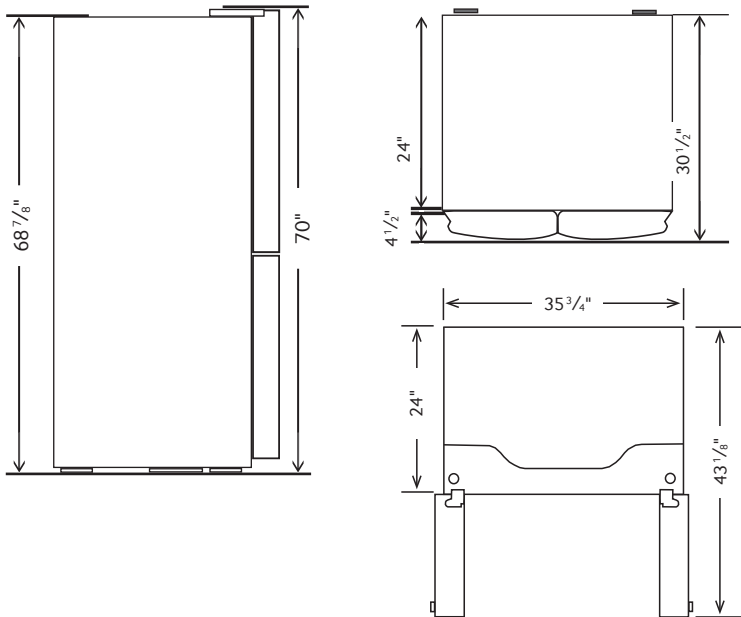

Rating

ENERGY STAR®-rated:
633 kWh/yr

Counter-Depth, 4-Door Refrigerator

22.6 cu. ft. Capacity

RF23M8960S4

Dimensions

Installation Specifications

1. Measure the height, width and depth of the opening, making sure to include baseboards, molding tile, countertop overhang, etc. Check to be sure there is enough room to open the door (consider walls, islands or other obstacles when measuring).
2. Refer to illustration below to determine dimensions.
3. Allow 2.5" of clearance on hinge side of refrigerator when installing next to a wall where handle may make contact.
4. Allow 1" minimum clearance at rear for proper air circulation and water/electrical connections. Allow a 3/8" minimum clearance at sides and top for ease of installation.
5. Ensure each door and entryway in the home is wide enough for the refrigerator to be moved through easily.

For optimal usage and to be able to open refrigerator doors completely, do not install next to a wall.

Please note: The following dimension and cutout information is for planning purposes only. For complete installation details, consult manual packed with product, or download manual online at samsung.com.

Total Capacity: 22.6 cu. ft.

Refrigerator: 12.9 cu. ft.

- Premium External Filtered Water and Ice Dispenser (Crushed or Cubed Ice)
- High-Efficiency LED Lighting
- 2 Crispers
- 5 Tempered Glass Shelves
 - 1 Slide-In
 - 1 Foldable Half
 - 2 Fixed
 - 1 Full Width Metal Shelf on Crisper
- 7 Door Bins
 - Right Door: 3 Gallon Bins
 - Left Door: 4 Regular Bins

*Compressor, evaporator, condenser, drier and connecting tubing.

Product Dimensions & Weight

Dimensions (WxHxD with hinges, handles and doors): 35 3/4" x 70" x 30 1/2"

Dimensions (WxHxD without hinges and door): 35 3/4" x 68 7/8" x 24"