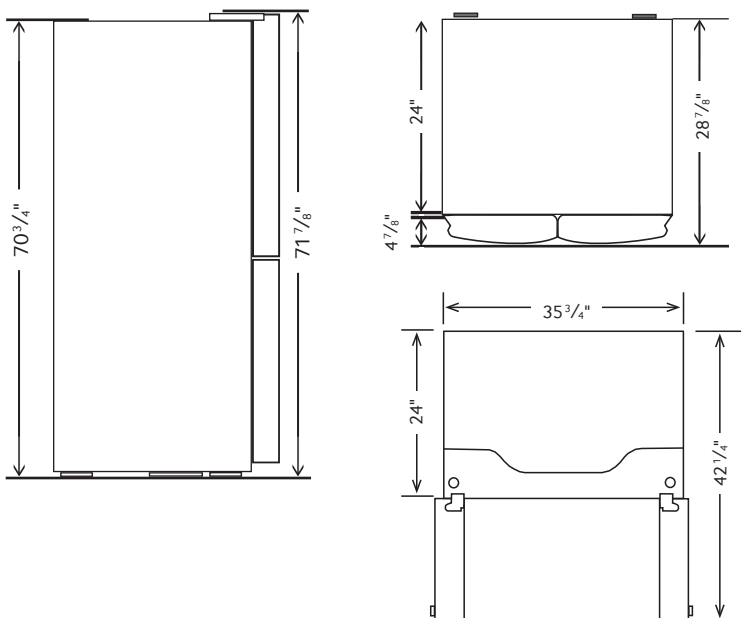

Dimensions

Total Capacity: 22 cu. ft.

Refrigerator: 13.2 cu. ft.

- Premium External Filtered Water and Ice Dispenser (Crushed or Cubed Ice)
- Ice Master Ice Maker
- 2 Humidity-Controlled Crispers
- Gallon Door Bins
- 5 Tempered Glass Spill-Proof Shelves
  - 1 Slide-In
  - 1 Flip-Up
  - 3 Fixed
- Wine Rack
- High-Efficiency LED Lighting

FlexZone™: 4.4 cu. ft.

- 1 EZ Slide-Out Shelf
- 2 Drawers
- 5 Temperature Zones:
  - 41°F
  - 35°F
  - 30°F
  - 23°F
  - -8°F – 5°F
- High-Efficiency LED Lighting

Freezer: 4.4 cu. ft.

- 1 EZ Slide-Out Shelf
- 2 Freezer Drawers
- High-Efficiency LED Lighting

Warranty

One (1) Year Parts and Labor on Refrigerator

Five (5) Years Parts and Labor on Sealed Refrigeration System Only*

Ten (10) Years Parts and Five (5) Years Labor on Digital Inverter Compressor

*Compressor, evaporator, condenser, drier and connecting tubing.

Product Dimensions & Weight

Dimensions (WxHxD with hinges, handles and doors): 35³/₄" x 71⁷/₈" x 28⁷/₈"

Dimensions (WxHxD without hinges and door): 35³/₄" x 70³/₄" x 24"

Dimensions (WxHxD with hinge and door, no handle): 35³/₄" x 71⁷/₈" x 28⁷/₈"

Weight: 350.5 lbs.

Shipping Dimensions & Weight (WxHxD)

Dimensions: 38⁵/₁₆" x 78" x 31⁵/₁₆"

Weight: 374.7 lbs.

Color	Model #	UPC Code
Stainless Steel	RF22M9581SR	887276197999
Black Stainless Steel	RF22M9581SG	887276197982