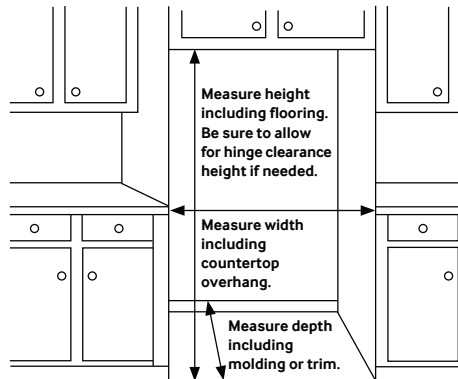

22 cu. ft. Capacity

Installation Specifications

1. Measure the height, width and depth of the opening, making sure to include baseboards, molding tile, countertop overhang, etc. Check to be sure there is enough room to open the door (consider walls, islands or other obstacles when measuring).
2. Refer to illustration below to determine dimensions.
3. Allow 2.5" of clearance on hinge side of refrigerator when installing next to a wall where handle may make contact.
4. Allow 1" minimum clearance at rear for proper air circulation and water/electrical connections. Allow a 3/8" minimum clearance at sides and top for ease of installation.
5. Ensure each door and entryway in the home is wide enough for the refrigerator to be moved through easily.

For optimal usage and to be able to open refrigerator doors completely, do not install next to a wall.

Please note: The following dimension and cutout information is for planning purposes only. For complete installation details, consult manual packed with product, or download manual online at samsung.com.

Product Dimensions & Weight

Dimensions (WxHxD with hinges, handles and doors): 35³/₄" x 71⁷/₈" x 28⁷/₈"

Dimensions (WxHxD without hinges and door): 35³/₄" x 70³/₄" x 24"

Dimensions (WxHxD with hinge and door, no handle): 35³/₄" x 71⁷/₈" x 28⁷/₈"

Weight: 350.5 lbs.

Shipping Dimensions & Weight (WxHxD)

Dimensions: 38⁵/₁₆" x 78" x 31⁵/₁₆"

Weight: 374.7 lbs.

Color	Model #	UPC Code
Stainless Steel	RF22M9581SR	887276197999
Black Stainless Steel	RF22M9581SG	887276197982