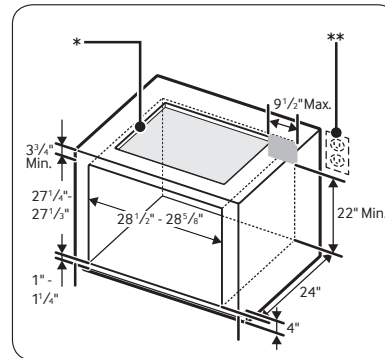

33 6/7" x 5 1/10" x 19 1/8"

Weight: 41.2 lbs.

Shipping Dimensions & Weight (WxHxD)

Dimensions:

40 3/16" x 9 1/16" x 25 1/16"

Weight: 51.8 lbs.

Color

Stainless Steel

Cut-Out Dimensions of Countertop

* See built-in oven installation for complete installation instructions. See label on top of approved built-in oven models.

** Refer to installation manual of oven.

SAMSUNG