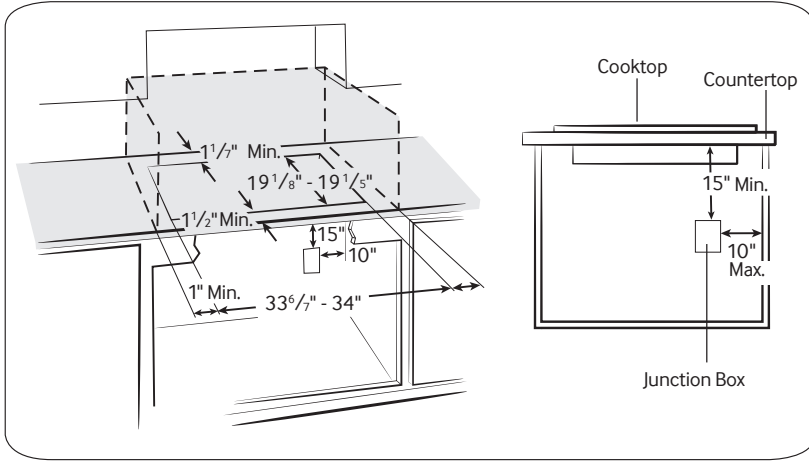

SYNC ELEMENTS

- Control two elements at the same time when using a large pot or griddle across two elements.

NZ36K7570RS

36" Electric Cooktop

Installing Your Cooktop

Can be installed over a single oven.

Total Power

Warranty

One (1) Year All Parts and Labor

Five (5) Years Parts Warranty for Glass Cooktop and Radiant Heater

Product Dimensions & Weight (WxHxD)

Outside (Max) Cooktop Dimensions:

36" x 5 1/10" x 21 1/4"

Cooktop Cut-Out Dimensions: