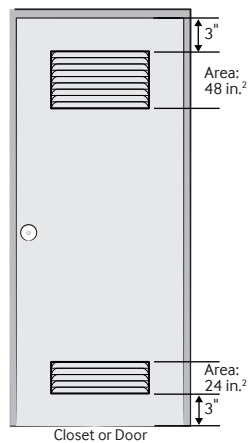

Convenience

- Child Lock
- Filter Check Indicator

DVG50M7450P

SAMSUNG

Samsung Gas Dryer

7.4 cu. ft. Capacity DOE

Installation Specifications

Alcove or closet installation

Minimum clearances for closets and alcoves:

Sides – 1"
Top – 17"
Rear – 5"
Closet Front – 2"

If the washer and dryer are installed together, the closet front must have at least a 72-inch² unobstructed air opening. Your washer alone does not require a specific air opening.

2 Sound Level Settings:

On/Off

Warranty

One (1) Year Parts and Labor

Product Dimensions & Weight (WxHxD)

Dimensions: 27" x 45" x 30"

Weight: 121.3 lbs

Shipping Dimensions & Weight (WxHxD)

Dimensions: 29¹/₂" x 47³/₄" x 31³/₁₆"

Weight: 130.1 lbs

Gas	Model #	UPC Code
White	DVG50M7450P	887276223681
Electric		
White	DVE50M7450P	887276223674
Matching Washer		
White	WA50M7450AP	887276196404