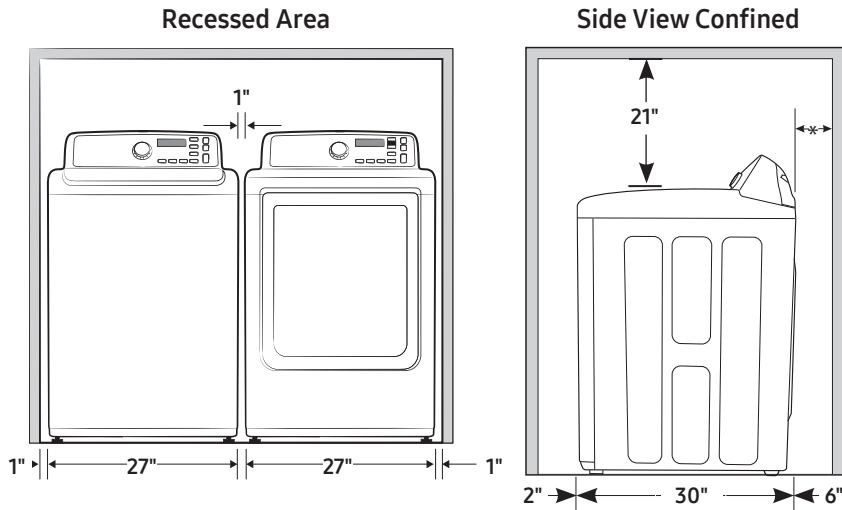

DV45H7000GW

SAMSUNG

Samsung Gas Dryer

7.4 cu. ft. Capacity DOE

Installation Specifications

Alcove or closet installation

Minimum clearances for closets and alcoves:

Sides – 1"
Top – 21"
Rear – 6"
Closet Front – 2"

Product Dimensions & Weight (WxHxD)

Dimensions: 27" x 43⁷/₈" x 30"

Weight: 121 lbs

Shipping Dimensions & Weight (WxHxD)

Dimensions: 29⁹/₁₆" x 46⁷/₈" x 31³/₁₆"

Weight: 130 lbs

Gas	Model #	UPC Code
White	DV45H7000GW	887276963891