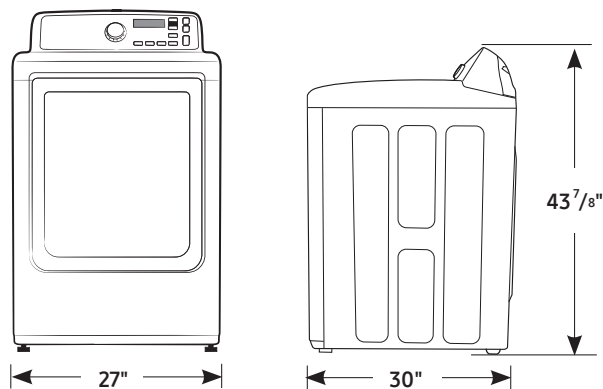

Dimensions

Actual color may vary. Design, specifications, and color availability are subject to change without notice. Non-metric weights and measurements are approximate.

©2018 Samsung Electronics America, Inc. 85 Challenger Road, Ridgefield Park, NJ 07660. Tel: 800-SAMSUNG. samsung.com. Samsung is a registered trademark of Samsung Electronics Co., Ltd.