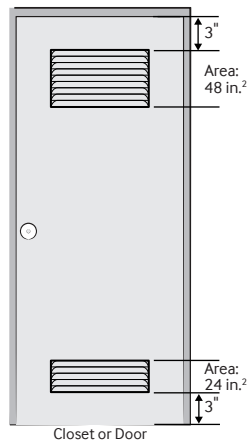

DV45H7000GW

SAMSUNG

Samsung Gas Dryer

7.4 cu. ft. Capacity DOE

Installation Specifications

Alcove or closet installation

Minimum clearances for closets and alcoves:

Sides – 1"
Top – 21"
Rear – 6"
Closet Front – 2"

If the washer and dryer are installed together, the closet front must have at least a 72-inch² unobstructed air opening. Your washer alone does not require a specific air opening.

*Required spacing (External exhaust elbow may require additional space.)

Product Dimensions & Weight (WxHxD)

Dimensions: 27" x 43⁷/₈" x 30"

Weight: 121 lbs

Shipping Dimensions & Weight (WxHxD)

Dimensions: 29⁹/₁₆" x 46⁷/₈" x 31³/₁₆"

Weight: 130 lbs

Gas	Model #	UPC Code
White	DV45H7000GW	887276963891