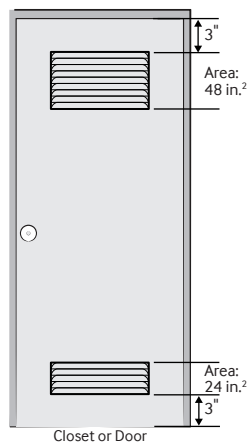

DV40J3000GW

SAMSUNG

Samsung Gas Dryer

7.2 cu. ft. Capacity DOE

Installation Specifications

Alcove or closet installation

Recessed Area

Side View Confined

Minimum clearances for closets and alcoves:

Sides – 1"
Top – 21"
Rear – 6"
Closet Front – 2"

If the washer and dryer are installed together, the closet front must have at least a 72-inch² unobstructed air opening. Your washer alone does not require a specific air opening.

2 Options:

Wrinkle Prevent, Child Lock

4 Temperature Settings:

High, Medium, Low, Extra Low

Warranty

One (1) Year Parts and Labor

Product Dimensions & Weight (WxHxD)

Dimensions: 27" x 44" x 30"

Weight: 114.7 lbs

Shipping Dimensions & Weight (WxHxD)

Dimensions: 29⁹/₁₆" x 46⁹/₁₆" x 31³/₁₆"

Weight: 123.5 lbs

Gas	Model #	UPC Code
White	DV40J3000GW	887276086958
Electric		
White	DV40J3000EW	887276086972
Matching Washer		
White	WA40J3000AW	887276086989