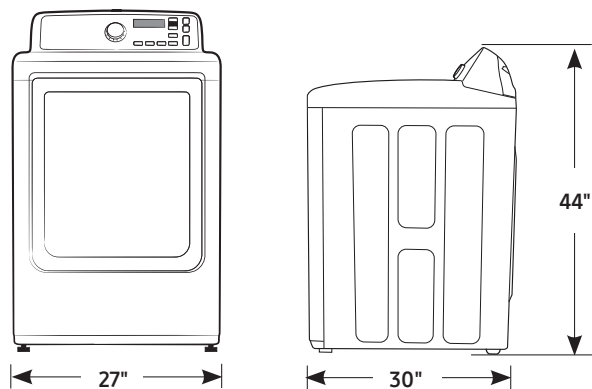

Dimensions

3-Way Venting

8 Preset Dry Cycles:

Very Dry, More Dry, Normal Dry, Damp Dry, Time Dry, Air Fluff, Quick Dry, Wrinkle Release

2 Options:

Wrinkle Prevent, Child Lock

4 Temperature Settings:

High, Medium, Low, Extra Low

Warranty

One (1) Year Parts and Labor

Product Dimensions & Weight (WxHxD)

Dimensions: 27" x 44" x 30"

Weight: 114.7 lbs

Shipping Dimensions & Weight (WxHxD)

Dimensions: 29⁹/₁₆" x 46⁹/₁₆" x 31³/₁₆"

Weight: 123.5 lbs

Gas	Model #	UPC Code
White	DV40J3000GW	887276086958
Electric		
White	DV40J3000EW	887276086972
Matching Washer		
White	WA40J3000AW	887276086989