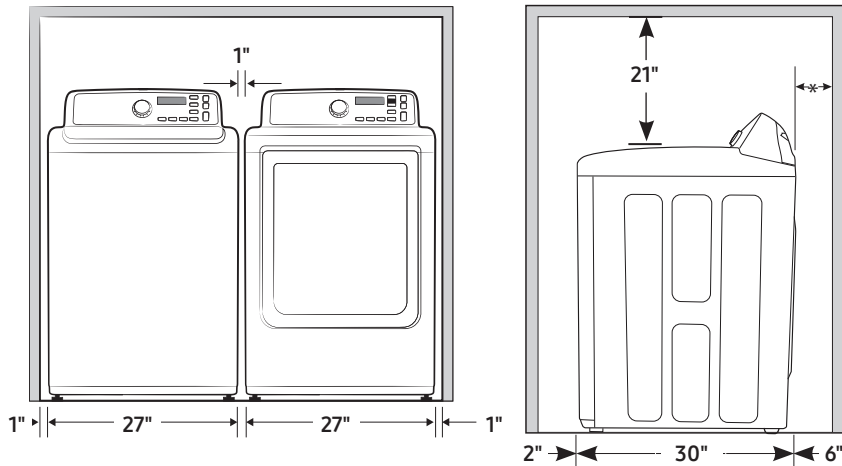

DV40J3000GW

SAMSUNG

Samsung Gas Dryer

7.2 cu. ft. Capacity DOE

Installation Specifications

Alcove or closet installation

Recessed Area

Side View Confined

2 Options:

Wrinkle Prevent, Child Lock

4 Temperature Settings:

High, Medium, Low, Extra Low

Warranty

One (1) Year Parts and Labor

Product Dimensions & Weight (WxHxD)

Dimensions: 27" x 44" x 30"

Weight: 114.7 lbs

Shipping Dimensions & Weight (WxHxD)

Dimensions: 29⁹/₁₆" x 46⁹/₁₆" x 31³/₁₆"

Weight: 123.5 lbs

Gas	Model #	UPC Code
White	DV40J3000GW	887276086958
Electric		
White	DV40J3000EW	887276086972
Matching Washer		
White	WA40J3000AW	887276086989