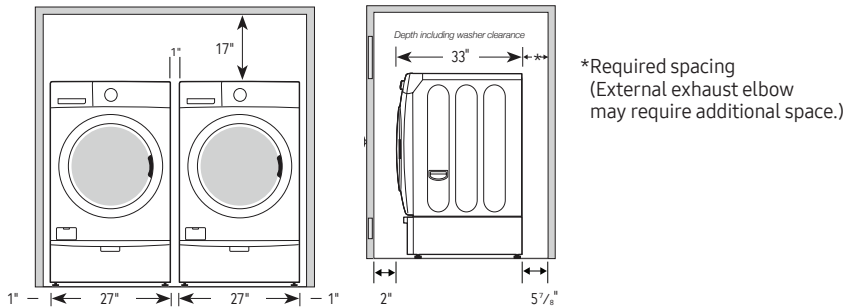

DV42H5200GP

SAMSUNG

Samsung Front-Load Gas Dryer

7.5 cu. ft. Capacity DOE

Installation Specifications

If the washer and dryer are installed together or the dryer alone, the closet front must have two unobstructed air openings for a combined minimum total area of 72-inch² (see stacked build below). Your washer alone does not require a specific air opening.

1. Alcove or closet installation

Minimum Clearance for Closet and Alcove Installations: