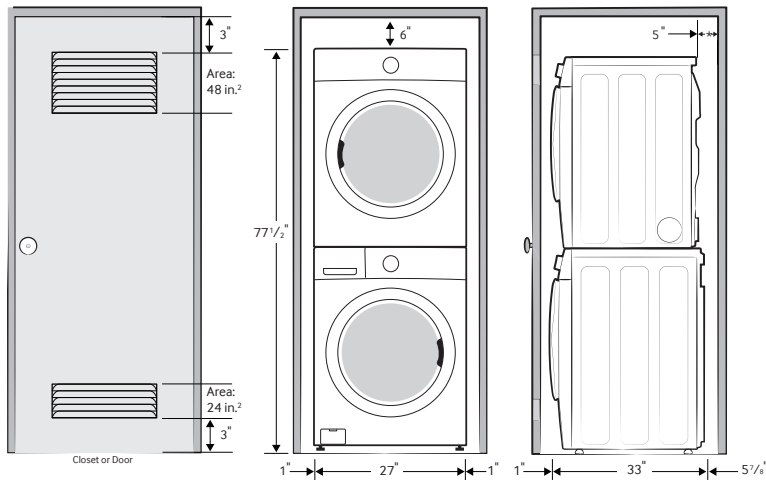

2. With stacked washer and dryer