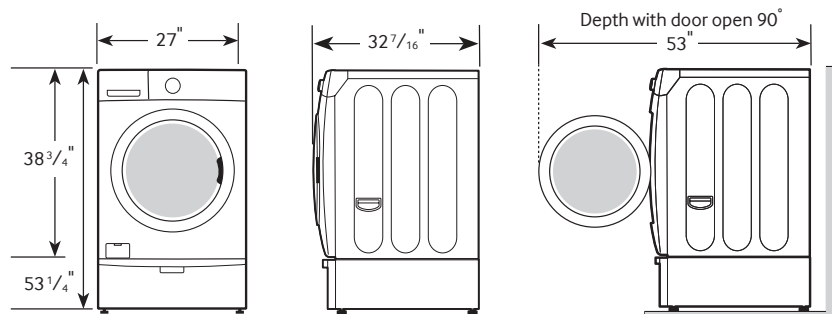

Dimensions

Required Dimensions for Installation with Pedestal:

3-Way Venting

11 Preset Dry Cycles:

Refresh, Wrinkle Away, Sanitize, Normal, Heavy Duty, Permanent Press, Bedding, Delicates, Time Dry, Air Fluff, Quick Dry

11 Options:

Mixed Load Bell, Wrinkle Prevent, Anti Static, Small Load Care, My Cycle, Adjust Time (Up), Adjust Time (Down), Sound, Child Lock, Smart Care, Drum Light

4 Temperature Settings:

High, Medium, Low, Extra Low

4 Dry Levels:

Very Dry, More Dry, Normal Dry, Damp Dry

Warranty

One (1) Year Parts and Labor

Product Dimensions & Weight (WxHxD)

Dimensions: 27" x 38³/₄" x 32⁷/₁₆"

Weight: 126 lbs

Shipping Dimensions & Weight (WxHxD)

Dimensions: 29³/₈" x 42³/₈" x 33¹/₂"

Weight: 134 lbs

Gas	Model #	UPC Code
Platinum	DV42H5200GP	887276963235
White	DV42H5200GW	887276963242

Electric	Model #	UPC Code
Platinum	DV42H5200EP	887276963204
White	DV42H5200EW	887276963211

Matching Washer

Platinum	DV42H5200AP	887276963082
White	WF42H5200AW	887276962993