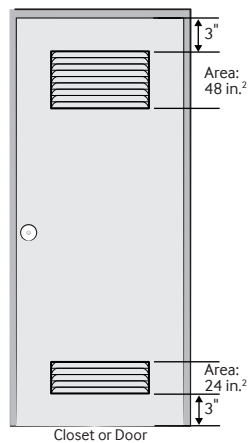

Convenience

- Child Lock
- Filter Check Indicator

DVE50M7450W

SAMSUNG

Samsung Electric Dryer

7.4 cu. ft. Capacity DOE

Installation Specifications

Alcove or closet installation

Minimum clearances for closets and alcoves:

Sides – 1"
Top – 17"
Rear – 5"
Closet Front – 2"

If the washer and dryer are installed together, the closet front must have at least a 72-inch² unobstructed air opening. Your washer alone does not require a specific air opening.

2 Sound Level Settings:

On/Off

Warranty

One (1) Year Parts and Labor

Product Dimensions & Weight (WxHxD)

Dimensions: 27" x 45" x 30"

Weight: 121.3 lbs

Shipping Dimensions & Weight (WxHxD)

Dimensions: 29¹/₂" x 47³/₄" x 31³/₁₆"

Weight: 130.1 lbs

Electric	Model #	UPC Code
White	DVE50M7450W	887276196978

Gas		
White	DVG50M7450W	887276197012

Matching Washer		
White	WA50M7450AW	887276196411

Dimensions