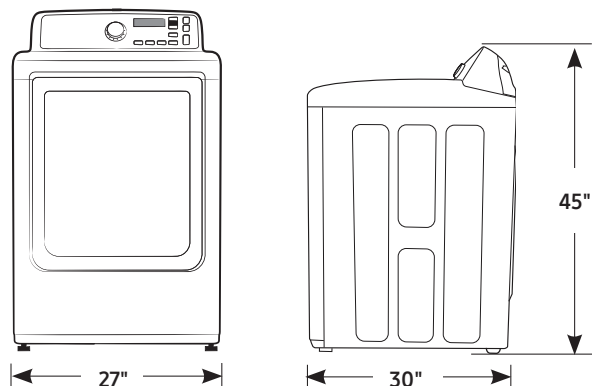

2 Sound Level Settings:

On/Off

Warranty

One (1) Year Parts and Labor

Product Dimensions & Weight (WxHxD)

Dimensions: 27" x 45" x 30"

Weight: 121.3 lbs

Shipping Dimensions & Weight (WxHxD)

Dimensions: 29¹/₂" x 47³/₄" x 31³/₁₆"

Weight: 130.1 lbs

Electric	Model #	UPC Code
White	DVE50M7450W	887276196978

Gas		
White	DVG50M7450W	887276197012

Matching Washer		
White	WA50M7450AW	887276196411

Dimensions