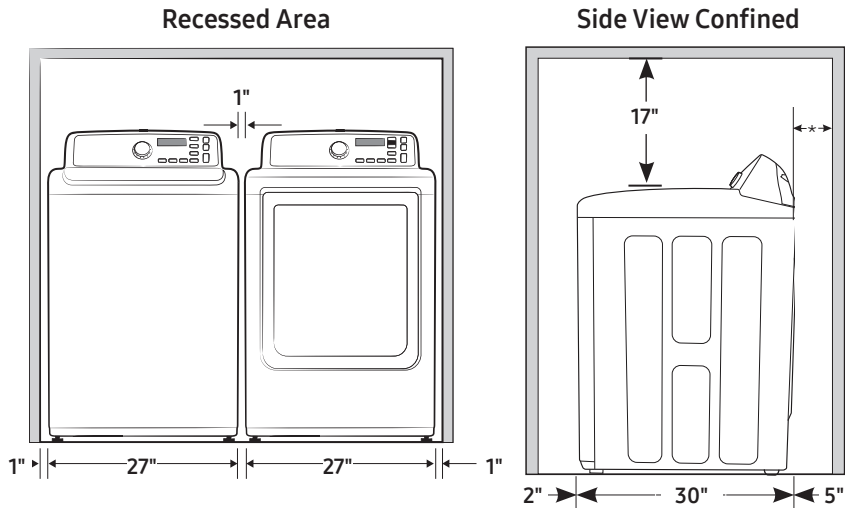

Convenience

- Child Lock
- Filter Check Indicator

DVE50M7450W

SAMSUNG

Samsung Electric Dryer

7.4 cu. ft. Capacity DOE

Installation Specifications

Alcove or closet installation

2 Sound Level Settings:

On/Off

Warranty

One (1) Year Parts and Labor

Product Dimensions & Weight (WxHxD)

Dimensions: 27" x 45" x 30"

Weight: 121.3 lbs

Shipping Dimensions & Weight (WxHxD)

Dimensions: 29¹/₂" x 47³/₄" x 31³/₁₆"

Weight: 130.1 lbs

Electric	Model #	UPC Code
White	DVE50M7450W	887276196978

Gas		
White	DVG50M7450W	887276197012

Matching Washer		
White	WA50M7450AW	887276196411

Dimensions