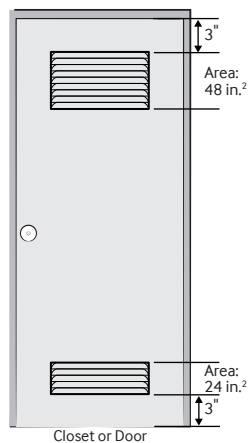

Rating

644 kWh/yr

DV40J3000EW

SAMSUNG

Samsung Electric Dryer

7.2 cu. ft. Capacity DOE

Installation Specifications

Alcove or closet installation

Recessed Area

Side View Confined

Minimum clearances for closets and alcoves:

Sides – 1"
Top – 21"
Rear – 6"
Closet Front – 2"

If the washer and dryer are installed together, the closet front must have at least a 72-inch² unobstructed air opening. Your washer alone does not require a specific air opening.

Wrinkle Prevent, Child Lock

4 Temperature Settings:

High, Medium, Low, Extra Low

Warranty

One (1) Year Parts and Labor

Product Dimensions & Weight (WxHxD)

Dimensions: 27" x 44" x 30"

Weight: 114.7 lbs

Shipping Dimensions & Weight (WxHxD)

Dimensions: 29⁹/₁₆" x 46⁹/₁₆" x 31³/₁₆"

Weight: 123.5 lbs

Electric

Model

UPC Code

White DV40J3000EW

887276086972