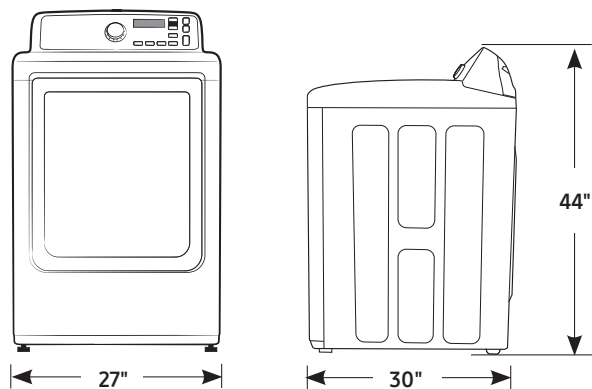

Dimensions

Actual color may vary. Design, specifications, and color availability are subject to change without notice. Non-metric weights and measurements are approximate.

©2018 Samsung Electronics America, Inc. 85 Challenger Road, Ridgefield Park, NJ 07660. Tel: 800-SAMSUNG. samsung.com. Samsung is a registered trademark of Samsung Electronics Co., Ltd.