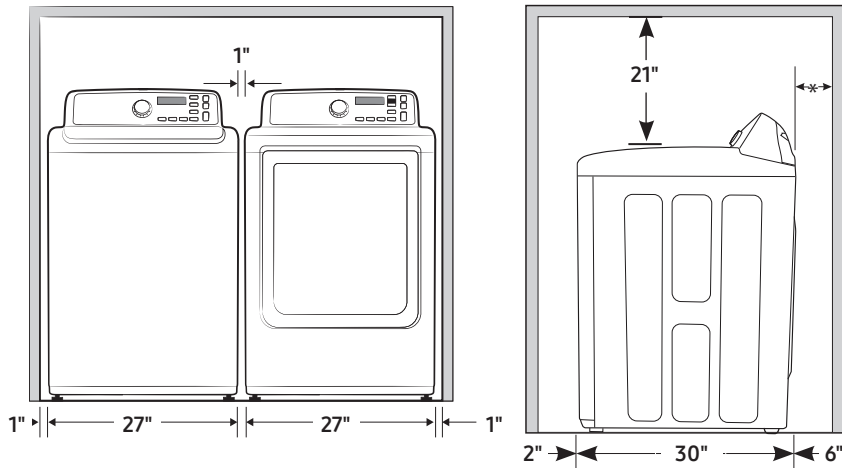

DV40J3000EW

SAMSUNG

Samsung Electric Dryer

7.2 cu. ft. Capacity DOE

Installation Specifications

Alcove or closet installation

Recessed Area

Side View Confined

Minimum clearances for closets and alcoves:

Sides – 1"
Top – 21"
Rear – 6"
Closet Front – 2"

If the washer and dryer are installed together, the closet front must have at least a 72-inch² unobstructed air opening. Your washer alone does not require a specific air opening.

*Required spacing (External exhaust elbow may require additional space.)

4-Way Venting

8 Preset Dry Cycles:

Very Dry, More Dry, Normal Dry, Damp Dry, Time Dry, Air Fluff, Quick Dry, Wrinkle Release

2 Options:

Wrinkle Prevent, Child Lock

4 Temperature Settings:

High, Medium, Low, Extra Low

Warranty

One (1) Year Parts and Labor

Product Dimensions & Weight (WxHxD)

Dimensions: 27" x 44" x 30"

Weight: 114.7 lbs

Shipping Dimensions & Weight (WxHxD)

Dimensions: 29⁹/₁₆" x 46⁹/₁₆" x 31³/₁₆"

Weight: 123.5 lbs

Electric

Model

UPC Code

White DV40J3000EW

887276086972

Gas

White DV40J3000GW

887276086958

Matching Washer

White WA40J3000AW

887276086989