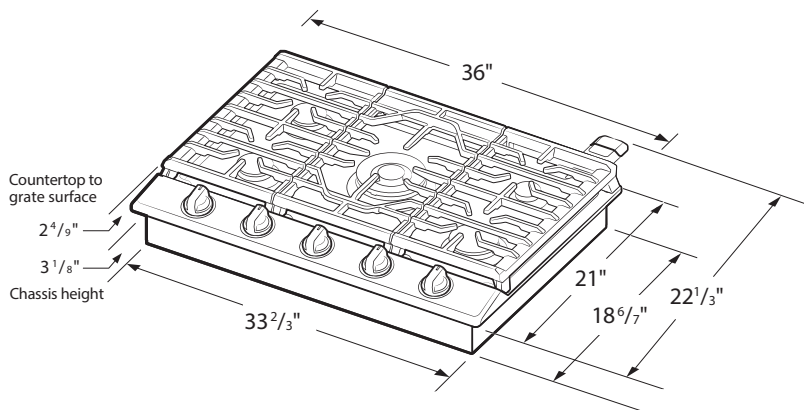

Warranty

One (1) Year All Parts and Labor

Product Dimensions & Weight (WxHxD)

Outside (Max) Cooktop Dimensions:

36" x 5⁴¹/₇₂" x 22¹/₃"

Cooktop Cut-Out Dimensions:

33⁷/₈" x 3¹/₈" x 19¹/₈"

Weight: 31.3 lbs. (31.7 lbs. Black Stainless Steel)

Shipping Dimensions & Weight (WxHxD)

Dimensions:

40⁹/₁₆" x 10⁵/₈" x 25⁵/₈"

Weight: 94.4 lbs. (94.8 lbs. Black Stainless Steel)

Color

Stainless Steel

Black Stainless Steel

Model

NA36K7550TS

NA36K7550TG

UPC Code

887276183572

887276183503

Cooktop Dimensions

Cut-Out Dimensions of Countertop

SAMSUNG