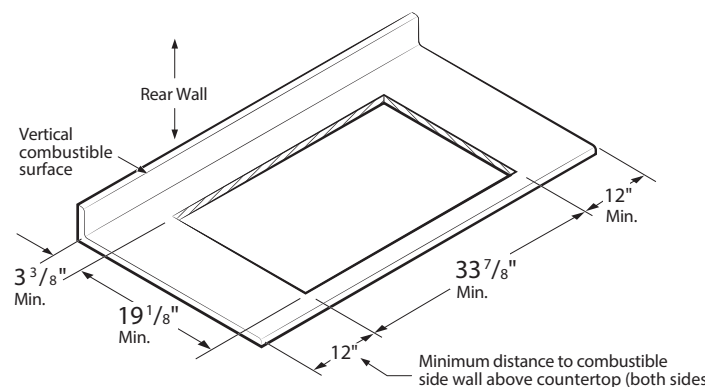

NA36K7550TS

NA36K7550TG

UPC Code

887276183572

887276183503

Cooktop Dimensions

Cut-Out Dimensions of Countertop

SAMSUNG