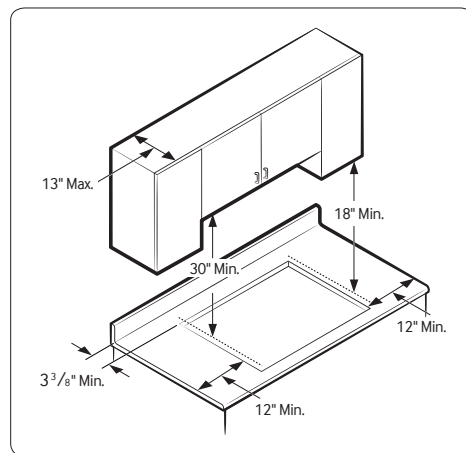

NA36K7750TS

36" Gas Cooktop

Installing Your Cooktop

Can be installed over a single oven.

All horizontal clearances must be maintained for a minimum of 18" above the cooking surface.

Allow $\frac{7}{16}$ " minimum vertical clearance from the cooktop bottom (or $\frac{3}{16}$ " minimum depth from the countertop) to any combustible surfaces, including the upper edge of a drawer installed below the cooktop.

Maintain the following minimum clearance dimensions.

See built-in oven installation for complete installation instructions.

Total Power (BTU)

59K

Power Source

120V / 60 Hz / 20A

Gas Cooktop (BTU)

- Right Front: 13K
- Left Front: 9.5K
- Right Rear: 5K Simmer
- Left Rear: 9.5K
- Center: 22K (True Dual)

Warranty

One (1) Year All Parts and Labor

Product Dimensions & Weight (WxHxD)

Outside (Max) Cooktop Dimensions:

36" x 5⁴¹/₇₂" x 22¹/₃"

Cooktop Cut-Out Dimensions:

33⁷/₈" x 3¹/₈" x 19¹/₈"

Weight: 31.3 lbs. (31.7 lbs. Black Stainless Steel)