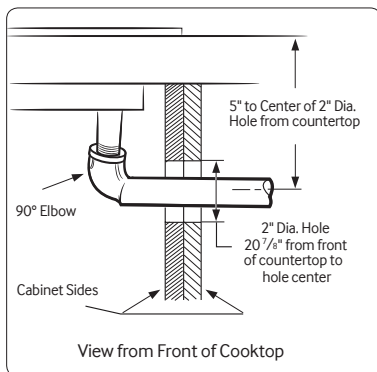

NA36K7750TS

36" Gas Cooktop

Installing Your Cooktop

Can be installed over a single oven.

All horizontal clearances must be maintained for a minimum of 18" above the cooking surface.

Allow $\frac{7}{16}$ " minimum vertical clearance from the cooktop bottom (or $\frac{3}{16}$ " minimum depth from the countertop) to any combustible surfaces, including the upper edge of a drawer installed below the cooktop.

Maintain the following minimum clearance dimensions.

See built-in oven installation for complete installation instructions.

Total Power (BTU)

59K

Power Source

120V / 60 Hz / 20A

Gas Cooktop (BTU)

- Right Front: 13K
- Left Front: 9.5K
- Right Rear: 5K Simmer
- Left Rear: 9.5K
- Center: 22K (True Dual)

Warranty

One (1) Year All Parts and Labor

Product Dimensions & Weight (WxHxD)

Outside (Max) Cooktop Dimensions:

36" x 5⁴¹/₇₂" x 22¹/₃"

Cooktop Cut-Out Dimensions:

33⁷/₈" x 3¹/₈" x 19¹/₈"

Weight: 31.3 lbs. (31.7 lbs. Black Stainless Steel)

Shipping Dimensions & Weight (WxHxD)

Dimensions:

40⁹/₁₆" x 10⁵/₈" x 25⁵/₈"

Weight: 94.4 lbs. (94.8 lbs. Black Stainless Steel)

Color

Stainless Steel

Black Stainless Steel

Model