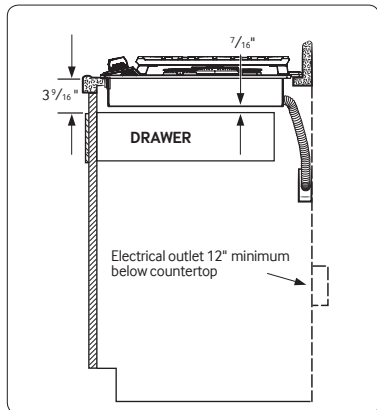

NA36K7750TS

36" Gas Cooktop

Installing Your Cooktop

Can be installed over a single oven.

All horizontal clearances must be maintained for a minimum of 18" above the cooking surface.

Allow $\frac{7}{16}$ " minimum vertical clearance from the cooktop bottom (or $\frac{3}{16}$ " minimum depth from the countertop) to any combustible surfaces, including the upper edge of a drawer installed below the cooktop.

Maintain the following minimum clearance dimensions.