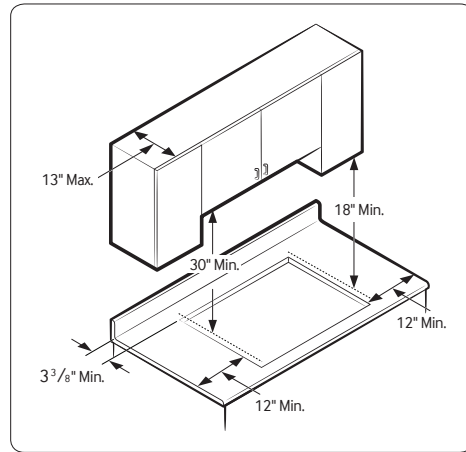

See built-in oven manual for complete installation instructions.

Total Power (BTU)

59K

Power Source

120V / 60 Hz / 20A

Gas Cooktop (BTU)

- Right Front: 13K
- Left Front: 9.5K
- Right Rear: 5K Simmer
- Left Rear: 9.5K
- Center: 22K (True Dual)

Warranty

One (1) Year All Parts and Labor

Product Dimensions & Weight (WxHxD)

Outside (Max) Cooktop Dimensions:

30" x 5⁴¹/₇₂" x 22¹/₃"

Cooktop Cut-Out Dimensions:

28¹/₂" x 3¹/₈" x 19⁵/₈"

Weight: 27.6 lbs. (28 lbs. Black Stainless Steel)

Shipping Dimensions & Weight (WxHxD)

Dimensions:

34¹¹/₁₆" x 10⁵/₈" x 25⁵/₈"

Weight: 74.5 lbs. (84.2 lbs. Black Stainless Steel)

Color

Stainless Steel

Black Stainless Steel

Model

NA30K7750TS

NA30K7750TG

UPC Code

887276183480

887276183299