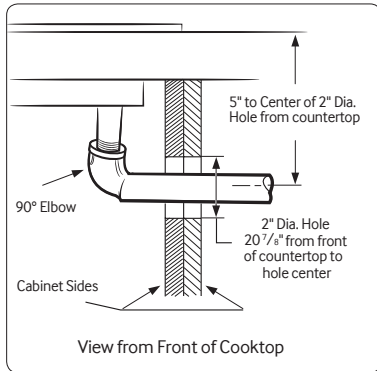

See built-in oven manual for complete installation instructions.

Total Power (BTU)

59K

Power Source

120V / 60 Hz / 20A

Gas Cooktop (BTU)

- Right Front: 13K
- Left Front: 9.5K
- Right Rear: 5K Simmer
- Left Rear: 9.5K
- Center: 22K (True Dual)

Warranty

One (1) Year All Parts and Labor

Product Dimensions & Weight (WxHxD)

Outside (Max) Cooktop Dimensions:

30" x 5⁴¹/₇₂" x 22¹/₃"

Cooktop Cut-Out Dimensions:

28¹/₂" x 3¹/₈" x 19⁵/₈"

Weight: 27.6 lbs. (28 lbs. Black Stainless Steel)

Shipping Dimensions & Weight (WxHxD)

Dimensions:

34¹¹/₁₆" x 10⁵/₈" x 25⁵/₈"

Weight: 74.5 lbs. (84.2 lbs. Black Stainless Steel)

Color

Stainless Steel

Black Stainless Steel

Model

NA30K7750TS

NA30K7750TG

UPC Code

887276183480

887276183299