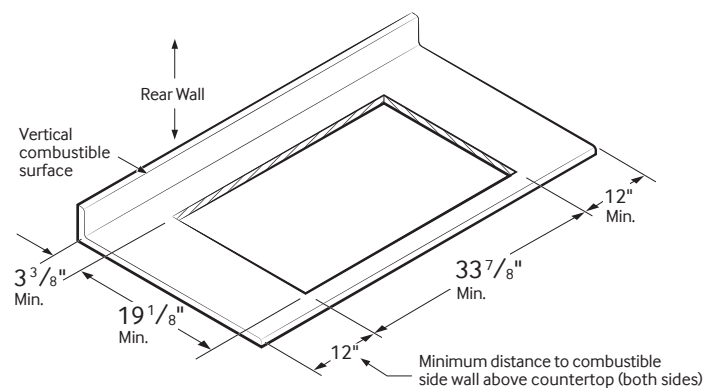

NA36K6550TS

NA36K6550TG

UPC Code

887276183237

887276183220

Cooktop Dimensions

Cut-Out Dimensions of Countertop

SAMSUNG