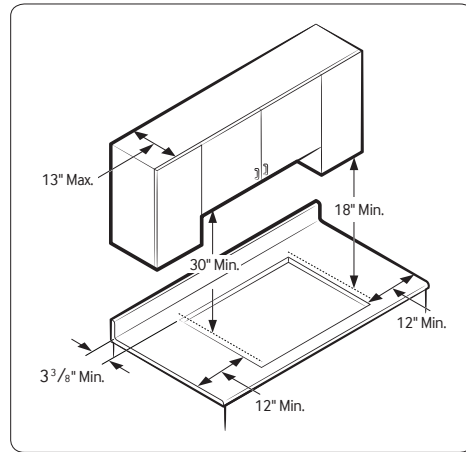

SAMSUNG

NA36K6550TS

36" Gas Cooktop

Installing Your Cooktop

Can be installed over a single oven.

All horizontal clearances must be maintained for a minimum of 18" above the cooking surface.

Allow $\frac{7}{16}$ " minimum vertical clearance from the cooktop bottom (or $\frac{3}{16}$ " minimum depth from the countertop) to any combustible surfaces, including the upper edge of a drawer installed below the cooktop.

Maintain the following minimum clearance dimensions.

See built-in oven installation for complete installation instructions.

Total Power (BTU)

56K

Power Source

120V / 60 Hz / 20A

Gas Cooktop (BTU)

- Right Front: 13K
- Left Front: 9.5K
- Right Rear: 5K Simmer
- Left Rear: 9.5K
- Center: 19K (Dual)

Warranty

One (1) Year All Parts and Labor

Product Dimensions & Weight (WxHxD)

Outside (Max) Cooktop Dimensions:

36" x 5⁴¹/₇₂" x 22¹/₃"

Cooktop Cut-Out Dimensions:

33⁷/₈" x 3¹/₈" x 19¹/₈"

Weight: 30.9 lbs. (31.3 lbs. Black Stainless Steel)

Shipping Dimensions & Weight (WxHxD)

Dimensions:

40⁹/₁₆" x 10⁵/₈" x 25⁵/₈"

Weight: 83.8 lbs. (84.2 lbs. Black Stainless Steel)

Color

Stainless Steel

Black Stainless Steel

Model