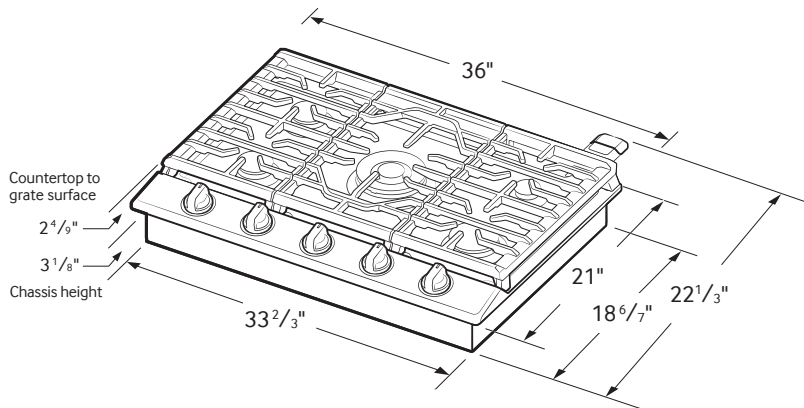

Warranty

One (1) Year All Parts and Labor

Product Dimensions & Weight (WxHxD)

Outside (Max) Cooktop Dimensions:

36" x 5⁴¹/₇₂" x 22¹/₃"

Cooktop Cut-Out Dimensions:

33⁷/₈" x 3¹/₈" x 19¹/₈"

Weight: 30.9 lbs. (31.3 lbs. Black Stainless Steel)

Shipping Dimensions & Weight (WxHxD)

Dimensions:

40⁹/₁₆" x 10⁵/₈" x 25⁵/₈"

Weight: 83.8 lbs. (84.2 lbs. Black Stainless Steel)

Color

Stainless Steel

Black Stainless Steel

Model

NA36K6550TS

NA36K6550TG

UPC Code

887276183237

887276183220

Cooktop Dimensions

Cut-Out Dimensions of Countertop

SAMSUNG