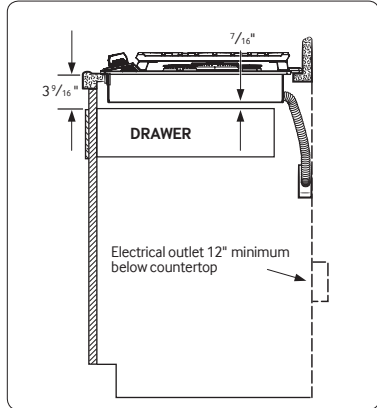

SAMSUNG

NA36K6550TS

36" Gas Cooktop

Installing Your Cooktop

Can be installed over a single oven.

All horizontal clearances must be maintained for a minimum of 18" above the cooking surface.

Allow $\frac{7}{16}$ " minimum vertical clearance from the cooktop bottom (or $\frac{3}{16}$ " minimum depth from the countertop) to any combustible surfaces, including the upper edge of a drawer installed below the cooktop.

Maintain the following minimum clearance dimensions.

See built-in oven installation for complete installation instructions.

Total Power (BTU)

56K

Power Source

120V / 60 Hz / 20A

Gas Cooktop (BTU)

- Right Front: 13K
- Left Front: 9.5K
- Right Rear: 5K Simmer
- Left Rear: 9.5K
- Center: 19K (Dual)

Warranty

One (1) Year All Parts and Labor

Product Dimensions & Weight (WxHxD)

Outside (Max) Cooktop Dimensions:

36" x 5⁴¹/₇₂" x 22¹/₃"

Cooktop Cut-Out Dimensions:

33⁷/₈" x 3¹/₈" x 19¹/₈"

Weight: 30.9 lbs. (31.3 lbs. Black Stainless Steel)

Shipping Dimensions & Weight (WxHxD)

Dimensions:

40⁹/₁₆" x 10⁵/₈" x 25⁵/₈"

Weight: 83.8 lbs. (84.2 lbs. Black Stainless Steel)

Color

Stainless Steel

Black Stainless Steel

Model