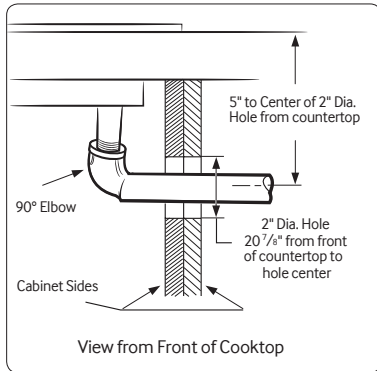

SAMSUNG

NA36K6550TS

36" Gas Cooktop

Installing Your Cooktop

Can be installed over a single oven.

All horizontal clearances must be maintained for a minimum of 18" above the cooking surface.

Allow $\frac{7}{16}$ " minimum vertical clearance from the cooktop bottom (or $\frac{3}{16}$ " minimum depth from the countertop) to any combustible surfaces, including the upper edge of a drawer installed below the cooktop.

Maintain the following minimum clearance dimensions.

See built-in oven installation for complete installation instructions.

Total Power (BTU)

56K

Power Source

120V / 60 Hz / 20A

Gas Cooktop (BTU)

- Right Front: 13K
- Left Front: 9.5K
- Right Rear: 5K Simmer
- Left Rear: 9.5K
- Center: 19K (Dual)

Warranty

One (1) Year All Parts and Labor

Product Dimensions & Weight (WxHxD)

Outside (Max) Cooktop Dimensions:

36" x 5⁴¹/₇₂" x 22¹/₃"

Cooktop Cut-Out Dimensions:

33⁷/₈" x 3¹/₈" x 19¹/₈"

Weight: 30.9 lbs. (31.3 lbs. Black Stainless Steel)

Shipping Dimensions & Weight (WxHxD)

Dimensions:

40⁹/₁₆" x 10⁵/₈" x 25⁵/₈"

Weight: 83.8 lbs. (84.2 lbs. Black Stainless Steel)

Color

Stainless Steel

Black Stainless Steel

Model