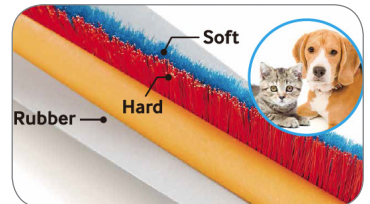

Accessories

- Cleaning Tool
- AAA Batteries (for Remote)

Available Color:

Graphite Black

10x more suction power than the leading robot vacuum brand¹

Creates an optimal cleaning path and avoids obstacles

More consistent power with less clogging²

Specially designed brush to pick up pet hair with less tangles

Signature Features

POWERFUL ROBOTIC SUCTION¹

- Powerful suction delivers optimal cleaning results.

VISIONARY MAPPING™ PLUS AND FULLVIEW™ SENSOR