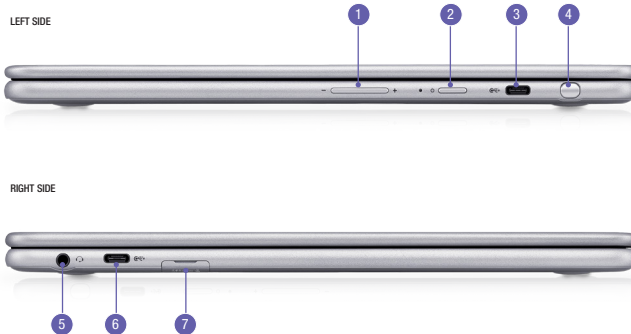

The 2400 x 1600 QHD resolution delivers sharp images full of rich detail, while the 400-nit screen is clear and bright.

Ergonomic keyboard with curved keycaps

Ergonomically curved keycaps match your fingertips, so every stroke is smooth and comfortable.

Easily manage multiple devices

The web-based Chrome Management Console makes it easy to control your entire workforce's devices.

SAMSUNG
Chromebook Plus

Name / Model Number	CHROMEBOOK PLUS XE513C24-K01US
Operating System	Chrome OS
Processor / Chipset	OP1, Optimized for Chromebook, Hexa-Core (Dual Core A72 + Quad Core A53)
Graphic	Integrated
Display	12.3" QHD LED Display (2400 x 1600), 3:2 Aspect Ratio, 400 nits
Touch Screen	Yes
Memory ¹	1 x 4GB (On Board) LPDDR3 (1866MHz)
Hard Drive ²	32GB eMMC Flash Drive
Color	Platinum Silver
Material	Magnesium / Aluminum
Internal Mic	Dual Array
Speaker	Stereo Speakers (1.5W x 2)
Web Cam	720p HD
Network	Marvell 802.11 ac (2 x 2)
Bluetooth	Bluetooth 4.0
Headphone Out/ Microphone In	Yes (Headphone / Mic Combo)
Ports	2 x USB-C (up to 5Gbps, 4K Display Out with Optional Adapter, Charging)
Multi Card Slot	MicroSD Multi-Media Card Reader
Keyboard	Spill Resistant 74 Key Keyboard
Power Adapter	30W AC Adapter
Battery	39Wh 2-Cell Li-Ion
Battery Life ³	Up to 9 hours
Security	Discrete TPM 1.2 (Trusted Platform Module)
Environmental Certifications	EPEAT Silver, Energy Star
Warranty	1 Year Standard Parts and Labor
Dimensions (L x W X H)	11.06" x 8.72" x 0.55"
Weight	2.38 lbs.

CONNECTIVITY

1. Volume
2. Power On/Off
3. USB-C
4. Integrated Pen Slot
5. Headphone
6. USB-C
7. MicroSD Slot

Chromebook Plus

Learn more samsung.com/business insights.samsung.com samsung.com/chromebook

Product support 1-866-SAM4BIZ 1-800-SAMSUNG