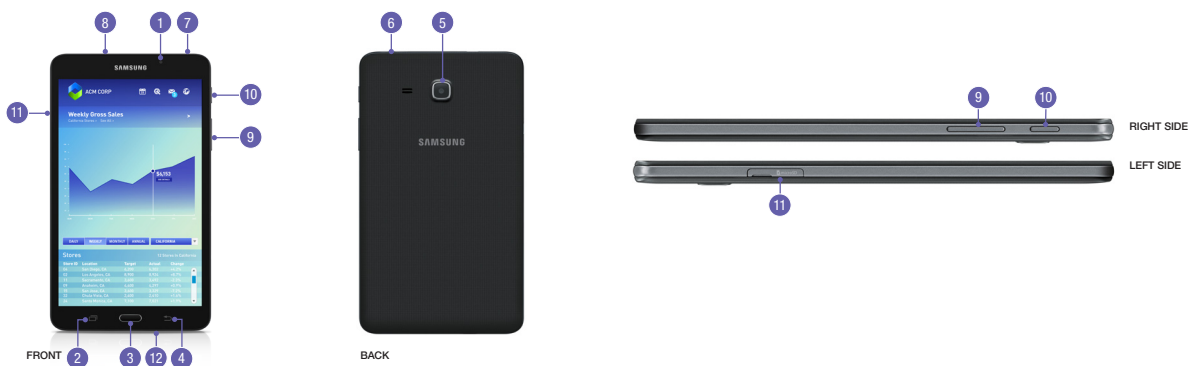

CONNECTIVITY

1. Camera (Front)
2. Recents Button
3. Home Button
4. Back Button
5. Camera (Back)
6. Speaker
7. 3.5mm Headphone Port
8. Micro USB 2.0 Port
9. Volume Button
10. Power Button
11. Micro SD
12. Microphone

Galaxy Tab® A 7.0"

Learn more

samsung.com/business insights.samsung.com samsung.com/b2bgalaxy

Product support

1-866-SAM4BIZ 1-800-SAMSUNG

Follow us

[youtube.com/samsungbizusa](https://www.youtube.com/samsungbizusa) [@SamsungBizUSA](https://twitter.com/SamsungBizUSA)

SAMSUNG

Samsung Electronics has been named 2015 ENERGY STAR Partner of the Year in the product manufacturing category by the U.S. Environmental Protection Agency (EPA).

©2016 Samsung Electronics America, Inc. Samsung is a registered mark of Samsung Electronics Corp., Ltd. Specifications and design are subject to change without notice. Non-metric weights and measurements are approximate. Simulated screen images. All brand, product, service names and logos are trademarks and or registered trademarks of their respective manufacturers and companies. See samsung.com for detailed information. Printed in USA. TAB-GALAXYTABADSHT-APR16T