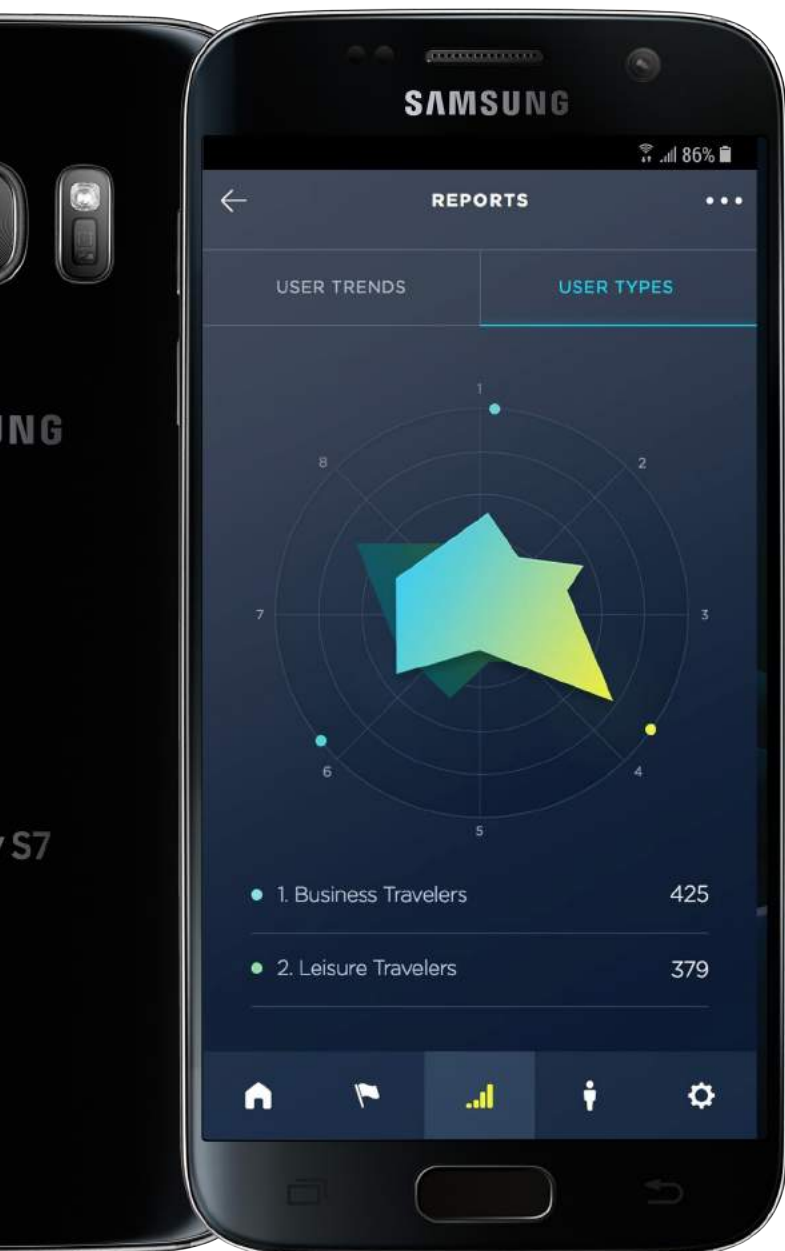

Unlock greater opportunities.

Unlock true mobility and empower productivity through untethered freedom, security and an optimal user experience.

Work without barriers and discover more opportunities with the Samsung Galaxy S7. Designed to give you the flexibility you need to make the best decisions for your business, Unlocked by Samsung smartphones allow you to choose the carrier that works best for you. The 5.1" screen and Quad HD Super AMOLED display deliver sharp definition for every business app, while Samsung Knox technology offers enterprise-grade security for all your mobile business data.

Premium Design and Display

The Galaxy S7 features a large 5.1" screen in an incredibly slim design that fits comfortably in the palm of your hand, offering easy, one-handed operation. The Quad HD Super AMOLED display gives incredible detail, making business apps clearer and easier to use.