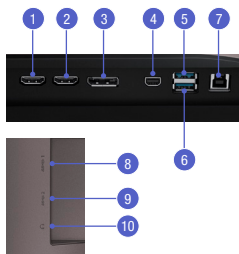

CONNECTIVITY

1. HDMI In 1
2. HDMI In 2
3. DisplayPort
4. Mini DisplayPort
5. USB
6. USB
7. SS (PC In)
8. USB
9. USB
10. Headphone

Learn more samsung.com/business or samsung.com/b2bmonitors

Product support 1-866-SAM4BIZ 1-800-SAMSUNG

Follow us [youtube.com/samsungbizusa](https://www.youtube.com/samsungbizusa) @SamsungBizUSA

SAMSUNG

Samsung Electronics has been named 2015 ENERGY STAR Partner of the Year in the product manufacturing category by the U.S. Environmental Protection Agency (EPA).

©2016 Samsung Electronics America, Inc. Samsung is a registered mark of Samsung Electronics Corp., Ltd. Specifications and design are subject to change without notice. Non-metric weights and measurements are approximate. All brand, product, service names and logos are trademarks and/or registered trademarks of their respective manufacturers and companies. See samsung.com for detailed information. Printed in USA. MON-U32E850RDSHT-MAR16T