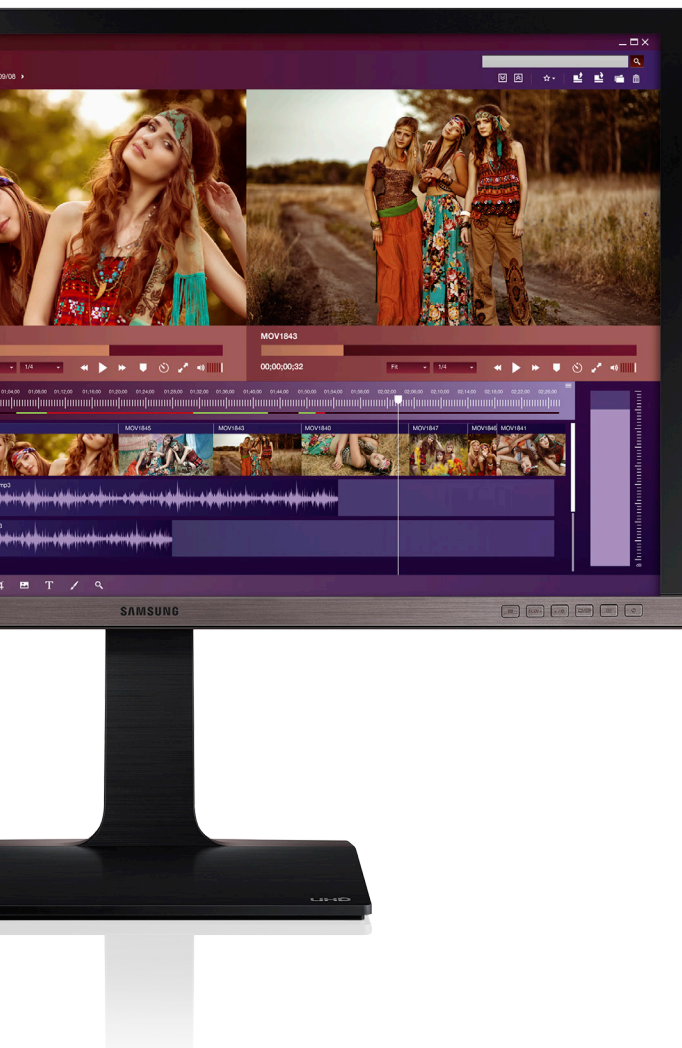

See more detail
and improved
color reproduction

Contact us

1-866-SAM4BIZ
samsung.com/business
samsung.com/b2bmonitors

Follow us

youtube.com/samsungbizusa
@SamsungBizUSA

U24E850R

23.5" UHD desktop monitor

Combine the incredible image quality of UHD with 100% sRGB color compliance, and you have a display that delivers true image fidelity. Designed for photographers and anyone who needs great picture quality, including designers, engineers and programmers, the Samsung U24E850R desktop monitor enables the user to make more accurate decisions and produce superior work. With four times the resolution of a standard 1920x1080 FHD monitor, along with Samsung's PLS panel technology that improves the viewing experience even up to 178 degrees on both the vertical and horizontal axes, the Samsung U24E850R desktop monitor can display the finest details. Composed of approximately 30% recycled material and using under 0.3 watts while in off-mode, it can also help your business meet its environmental and energy targets.

Key features

UHD 3840x2160 resolution

Four times the resolution of standard monitors empowers users to view texts and images with greater accuracy. The increased resolution transforms small, hard-to-read fonts into legible text while the details in photos, videos and illustrations can be seen with increased discernibility.

Multi-source capability

Simultaneously display up to two separate input sources using such features as Picture-In-Picture (PIP) and Picture-By-Picture (PBP), the Samsung U24E850R is ideal for financial and security applications.

Newly designed ergonomic, adjustable stand

The monitor swivels, tilts, pivots and is height-adjustable to the most comfortable and ergonomic position, enabling users to reduce the strain that can come from long work hours. The VESA compatible monitor can also be easily installed on a wall or separate mounting arm.