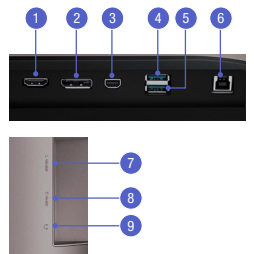

CONNECTIVITY

1. HDMI
2. DisplayPort
3. Mini DisplayPort
4. USB
5. USB
6. SS (PC In)
7. USB
8. USB
9. Headphone

Learn more samsung.com/business or samsung.com/b2bmonitors
Product support 1-866-SAM4BIZ 1-800-SAMSUNG
Follow us [youtube.com/samsungbizusa](https://www.youtube.com/samsungbizusa) @SamsungBizUSA

Samsung Electronics has been named 2015 ENERGY STAR Partner of the Year in the product manufacturing category by the U.S. Environmental Protection Agency (EPA).

©2016 Samsung Electronics America, Inc. Samsung is a registered mark of Samsung Electronics Corp., Ltd. Specifications and design are subject to change without notice. Non-metric weights and measurements are approximate. All brand, product, service names and logos are trademarks and/or registered trademarks of their respective manufacturers and companies. See samsung.com for detailed information. Printed in USA. MON-U24E850RDSHT-MAR16T