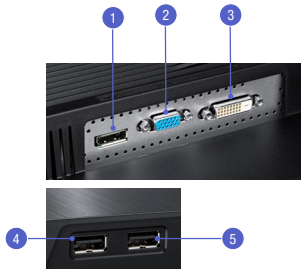

CONNECTIVITY

1. DisplayPort
2. VGA In
3. DVI In
4. USB
5. USB

Learn more samsung.com/business or samsung.com/b2bmonitors

Product support 1-800-SAMSUNG 1-866-SAM4BIZ

Follow us youtube.com/samsungbizusa @SamsungBizUSA

SAMSUNG

Samsung Electronics has been named 2015 ENERGY STAR Partner of the Year in the product manufacturing category by the U.S. Environmental Protection Agency (EPA).

©2015 Samsung Electronics America, Inc. Samsung is a registered mark of Samsung Electronics Corp., Ltd. Specifications and design are subject to change without notice. Non-metric weights and measurements are approximate. All brand, product, service names and logos are trademarks and or registered trademarks of their respective manufacturers and companies. See samsung.com for detailed information. Printed in USA. MON-S27E650DDSH-DEC15T