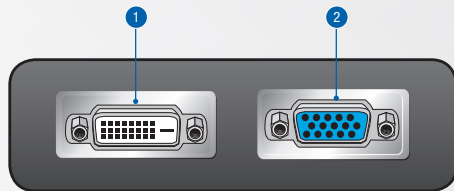

CONNECTIVITY

1. DVI
2. VGA

For complete product information and accessories, visit samsung.com/monitor or samsung.com/business

Follow us on Twitter @SamsungBizUSA

Product Support: 1-800-SAMSUNG
1-866-SAM-4BIZ