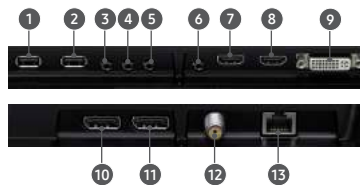

Learn More

samsung.com/business insights.samsung.com samsung.com/b2bdigitalsignage

Product Support

1-866-SAM4BIZ

Follow Us

[youtube.com/samsungbizusa](https://www.youtube.com/samsungbizusa) [@SamsungBizUSA](https://twitter.com/SamsungBizUSA)

SAMSUNG