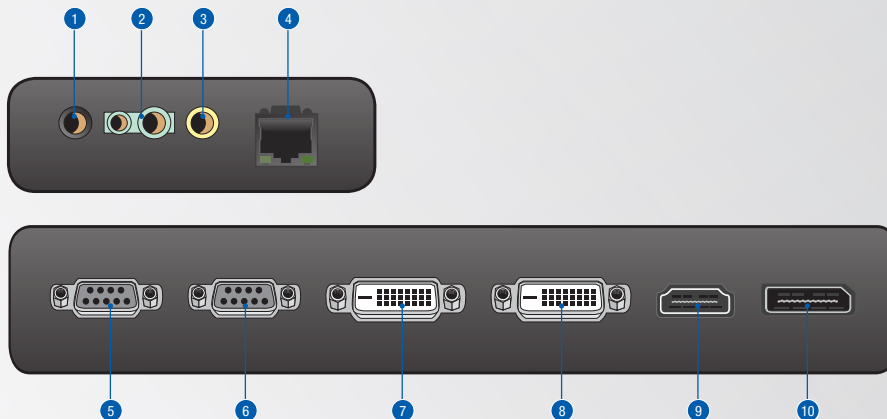

CONNECTIVITY

1. Audio Out
2. IR/Ambient Sensor In
3. IR Out
4. RJ45 LAN
5. RS232C Out
6. RS232C In
7. DVI Out (Loop Out)
8. DVI In
9. HDMI In
10. DisplayPort In

For complete product information and accessories, visit samsung.com/prodisplay or samsung.com/business

Follow us on Twitter@SamsungBizUSA

Product Support: 1-800-SAMSUNG
1-800-SAM4BIZ