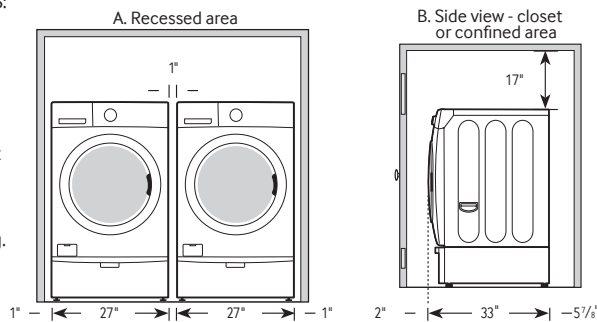

MINIMUM CLEARANCES FOR CLOSET AND ALCOVE INSTALLATIONS:

Sides – 1"
Rear – 5⁷/₈"
Top – 17"
Closet Front – 2"

If the washer and dryer are installed together, the closet front must have at least a 72" unobstructed air opening. Your washer alone does not require a specific air opening.