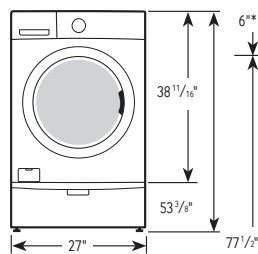

MINIMUM CLEARANCES FOR CLOSET AND ALCOVE INSTALLATIONS:

Sides – 1"
Rear – 5⁷/₈"
Top – 17"
Closet Front – 2"

If the washer and dryer are installed together, the closet front must have at least a 72" unobstructed air opening. Your washer alone does not require a specific air opening.

Dimensions

2. With optional pedestal base or stacking kit

Required Dimensions for Installation with Pedestal

Required Dimensions for Installation with Stacking Kit

*Required spacing.
**External exhaust elbow requires additional space.