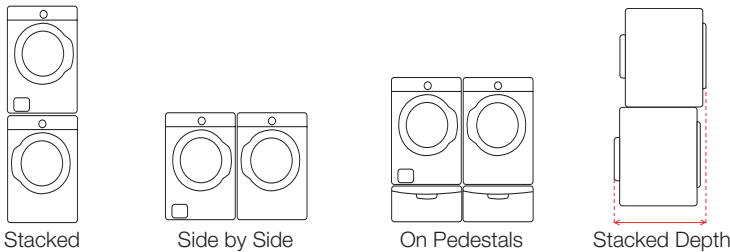

WF42H5000AW

Samsung Front-Load Washer

Installing Options