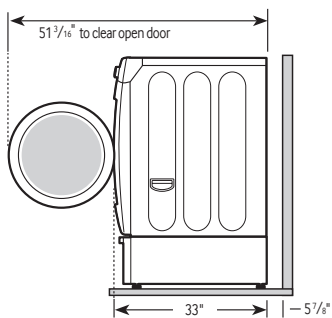

MINIMUM CLEARANCES FOR CLOSET AND ALCOVE INSTALLATIONS:

Sides – 1"
Rear – 5⁷/₈"
Top – 17"
Closet Front – 2"

If the washer and dryer are installed together, the closet front must have at least a 72" unobstructed air opening. Your washer alone does not require a specific air opening.

Dimensions

2. With optional pedestal base or stacking kit

Required Dimensions for Installation with Pedestal

Required Dimensions for Installation with Stacking Kit

*Required spacing.
**External exhaust elbow requires additional space.