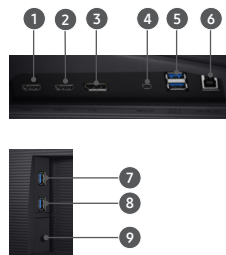

Connectivity

1. HDMI In 1
2. HDMI In 2
3. DisplayPort In
4. Mini DP In
5. USB x 2
6. PC In
7. USB 1
8. USB 2
9. Headphone

Learn More samsung.com/business insights.samsung.com samsung.com/b2bmonitors

Product Support 1-866-SAM4BIZ

Follow Us youtube.com/samsungbizusa [@SamsungBizUSA](https://twitter.com/SamsungBizUSA)

SAMSUNG