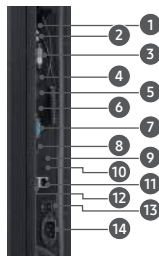

Learn More

samsung.com/business insights.samsung.com samsung.com/b2bdigitalsignage

Product Support

1-866-SAM4BIZ

Follow Us

[youtube.com/samsungbizusa](https://www.youtube.com/samsungbizusa) [@SamsungBizUSA](https://twitter.com/SamsungBizUSA)

SAMSUNG