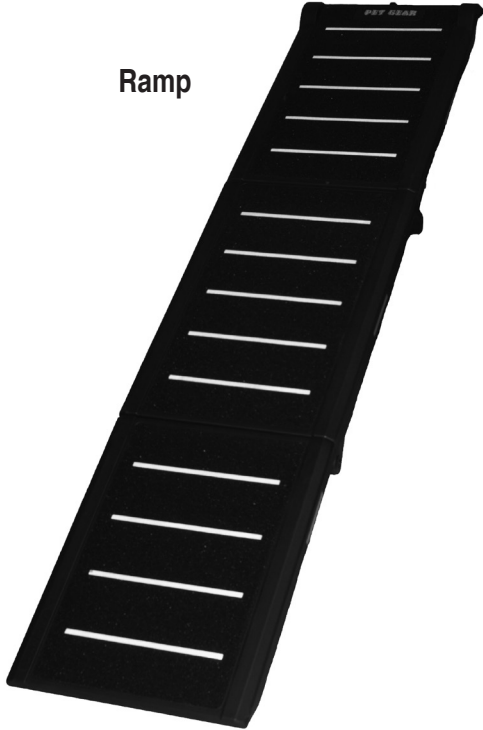

For The ON-THE-GO Pet™

INSTRUCTION MANUAL TRAVEL LITE FULL-LENGTH TRI-FOLD REFLECTIVE PET RAMP

TL9371RF

REFLECTIVE
REFLECTIVE

To see our full line of products, visit us online at: www.petgearinc.com

CUSTOMER SERVICE HELP DESK

Ramp

Security Strap

INSTRUCTIONS FOR USE

Step 1. Unfold ramp and place on firm surface with non-skid surface facing up (Figure A).

A.

INSTRUCTIONS FOR USE

Watch for pinch points while unfolding ramp (Figure B).

B.

Step 2. Be sure the ramp is secure and all four corners are supported.

Step 3. If used on the rear entrance of a van or SUV, attach the security strap to the floor door latch, as shown (Figure C).

⚠ WARNING!