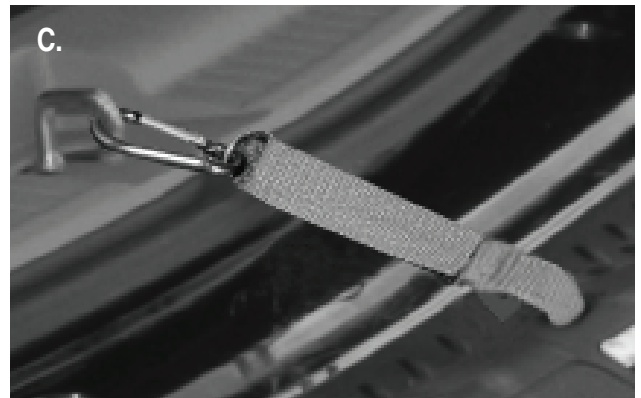

Ramp

Security Strap

INSTRUCTIONS FOR USE

Step 1. Unfold ramp and place on firm surface with non-skid surface facing up (Figure A).

A.

INSTRUCTIONS FOR USE

Watch for pinch points while unfolding ramp (Figure B).

B.

Step 2. Be sure the ramp is secure and all four corners are supported.

Step 3. If used on the rear entrance of a van or SUV, attach the security strap to the floor door latch, as shown (Figure C).

⚠ WARNING!