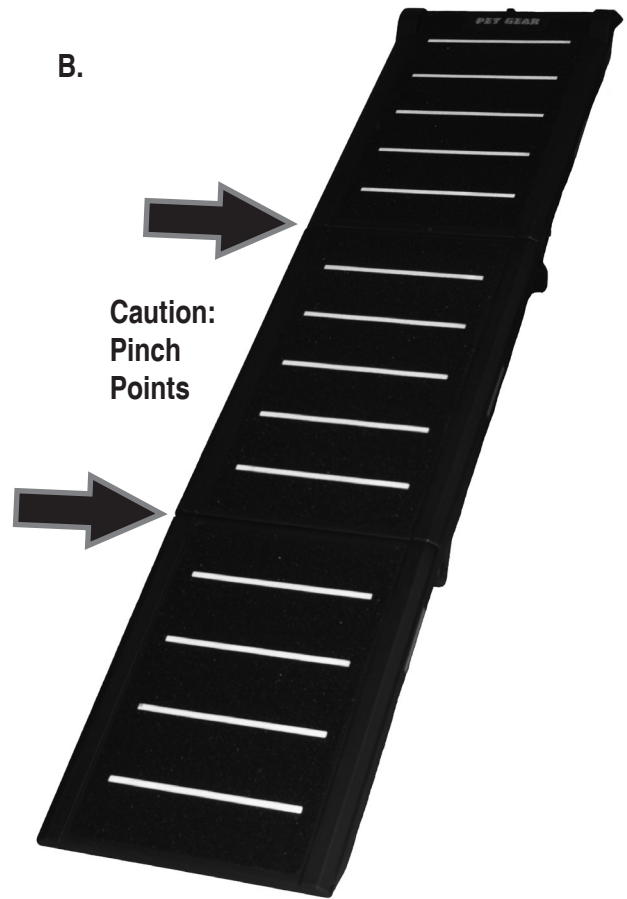

Ramp

Security Strap

INSTRUCTIONS FOR USE

Step 1. Unfold ramp and place on firm surface with non-skid surface facing up (Figure A).

A.

INSTRUCTIONS FOR USE

Watch for pinch points while unfolding ramp (Figure B).

B.

Step 2. Be sure the ramp is secure and all four corners are supported.

Step 3. If used on the rear entrance of a van or SUV, attach the security strap to the floor door latch, as shown (Figure C).

⚠ WARNING!