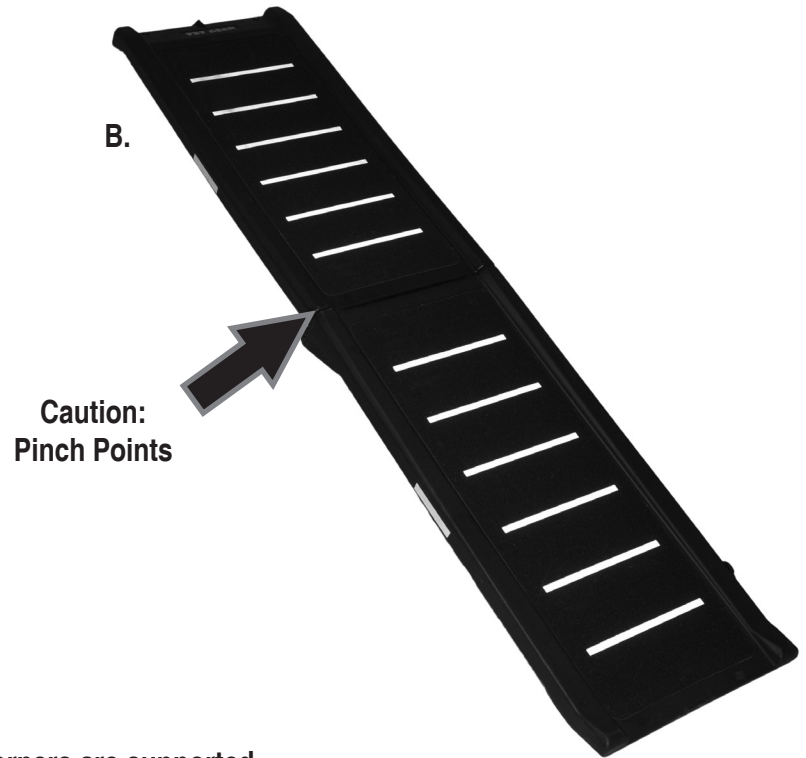

For The ON-THE-GO Pet™

INSTRUCTION MANUAL FULL LENGTH BI-FOLD REFLECTIVE PET RAMP

TL9166RF

For Pets
Only

**REFLECTIVE
REFLECTIVE**

To see our full line of products, visit us online at: www.petgearinc.com

CUSTOMER SERVICE HELP DESK

Ramp

Security Strap

INSTRUCTIONS FOR USE

Step 1. Unfold ramp and place on firm surface with non-skid surface facing up (Figure A).

INSTRUCTIONS FOR USE

Watch for pinch points while unfolding ramp (Figure B).

Step 2. Be sure the ramp is secure and all four corners are supported.

Step 3. If used on the rear entrance of a van or SUV, attach the security strap to the floor door latch, as shown (Figure C).

⚠ WARNING!