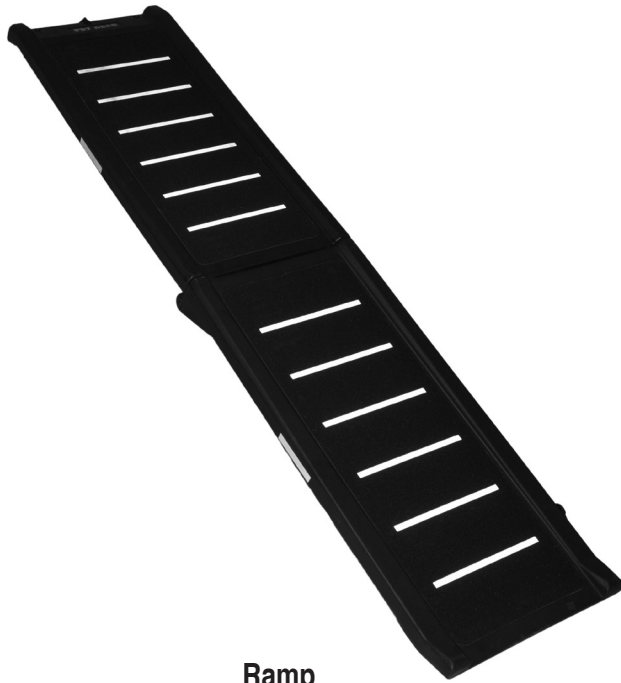

For The ON-THE-GO Pet™

INSTRUCTION MANUAL FULL LENGTH BI-FOLD REFLECTIVE PET RAMP

TL9166RF

For Pets
Only

**REFLECTIVE
REFLECTIVE**

To see our full line of products, visit us online at: www.petgearinc.com

CUSTOMER SERVICE HELP DESK

Ramp

Security Strap

INSTRUCTIONS FOR USE

Step 1. Unfold ramp and place on firm surface with non-skid surface facing up (Figure A).

INSTRUCTIONS FOR USE

Watch for pinch points while unfolding ramp (Figure B).

Step 2. Be sure the ramp is secure and all four corners are supported.

Step 3. If used on the rear entrance of a van or SUV, attach the security strap to the floor door latch, as shown (Figure C).

⚠ WARNING!