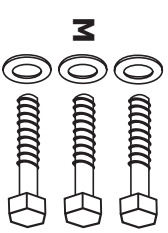

ASSEMBLY INSTRUCTIONS

MODEL WIX

1. Using bolts and washers included, attach extension to hinge side of gate.

2. Install eye bolts included with gate in extension, then follow gate instructions.

PARTS INCLUDED:

CARDINAL GATES

It's a Cardinal. It's the Best!
79 Amlajack Way
Newnan, GA 30265
770-252-4200
www.cardinalgates.com

ASSEMBLY INSTRUCTIONS

MODEL WIX

1. Using bolts and washers included, attach extension to hinge side of gate.

2. Install eye bolts included with gate in extension, then follow gate instructions.

PARTS INCLUDED:

CARDINAL GATES

It's a Cardinal. It's the Best!
79 Amlajack Way
Newnan, GA 30265
770-252-4200
www.cardinalgates.com