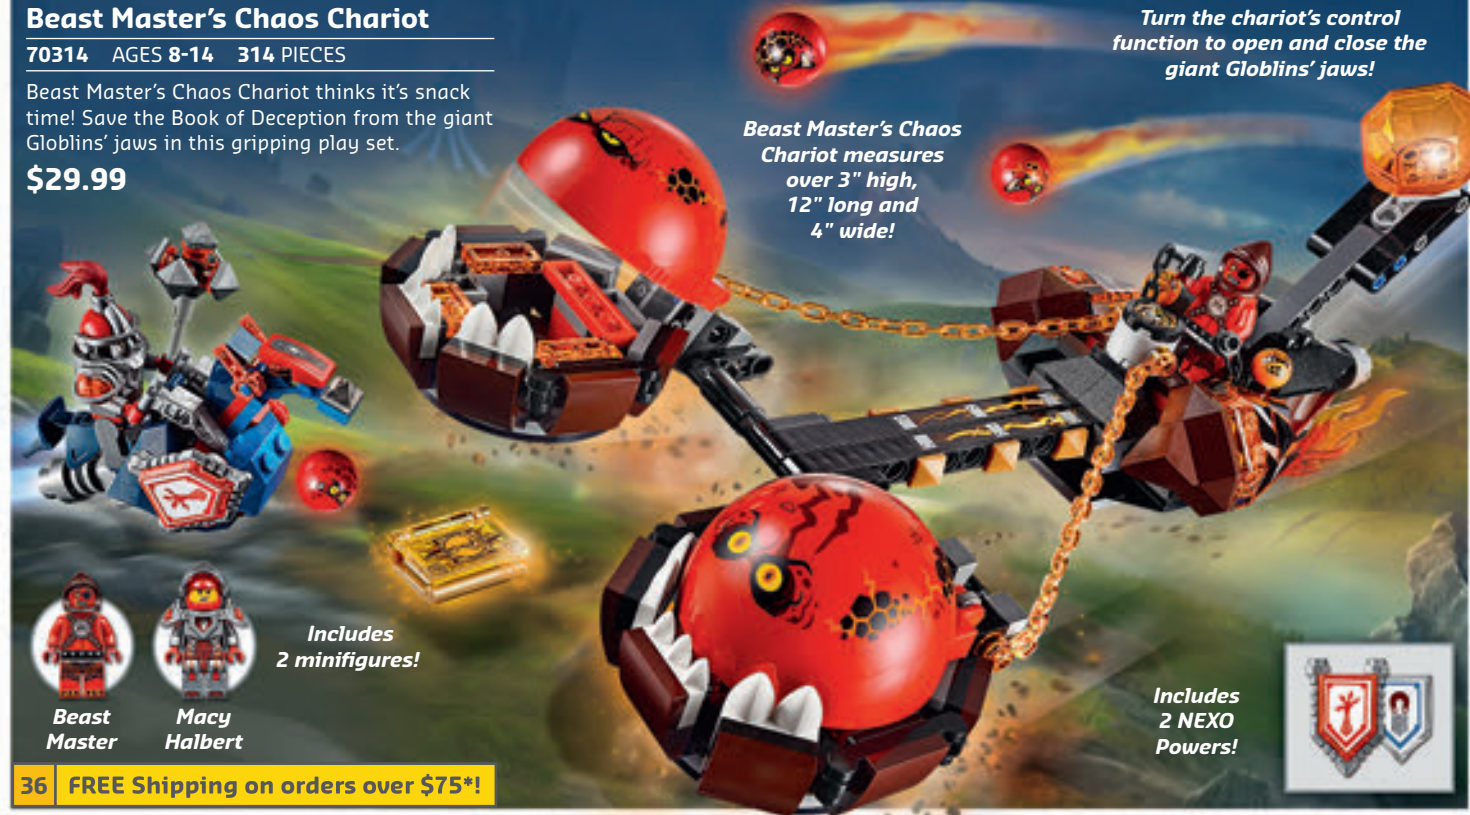

Lance's Mecha  
Horse measures  
over 5" high,  
9" long and  
4" wide!

Includes 2 minifigures  
and 1 figure!

Flame  
Thrower

Lance  
Richmond

Lancebot

Includes  
1 NEXO  
Power!

## Beast Master's Chaos Chariot

70314 AGES 8-14 314 PIECES

Beast Master's Chaos Chariot thinks it's snack time! Save the Book of Deception from the giant Goblins' jaws in this gripping play set.

\$29.99

Turn the chariot's control  
function to open and close the  
giant Goblins' jaws!