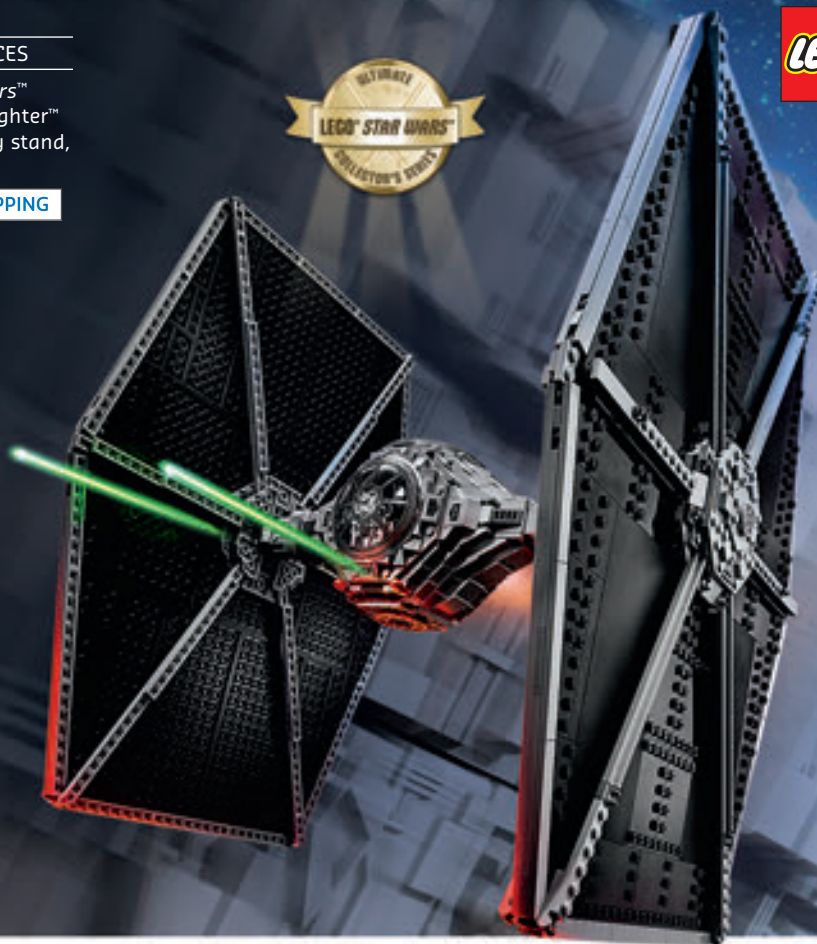

\$79.99

Resistance X-Wing Fighter features opening wings!

Includes 3 minifigures and 1 Droid!

Poe Dameron™

Lor San Tekka™

First Order Flametrooper™

BB-8™

Resistance X-Wing Fighter™ measures over 4" high, 14" long and 12" wide with wings open, and over 3" high with wings closed!

## TIE Fighter™

75095 AGES 14+ 1,685 PIECES

Build the iconic LEGO® Star Wars™ Ultimate Collector Series TIE Fighter™ with opening top hatch, display stand, fact plaque and a minifigure.

HARD TO FIND  FREE SHIPPING

**\$199.99**

Mount the model on the display stand and keep yourself updated with all the key facts and figures on the included fact plaque!

**LEGO** **STAR WARS**™

TIE Fighter measures 18.5" high, 12" long and 12.2" wide!