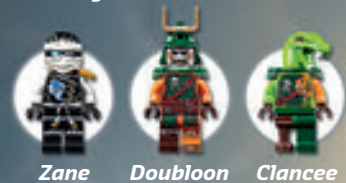

Raid Zeppelin

70603 AGES 7-14 294 PIECES

Confront Doubloon's Raid Zeppelin, featuring a spring-activated cannon, stud shooters and trapdoor function, with Zane's stud-shooting flyer.

$29.99

Includes 3 minifigures!

Raid Zeppelin measures over 5" high, 11" long and 6" wide!

Zane

Doubloon

Clancee