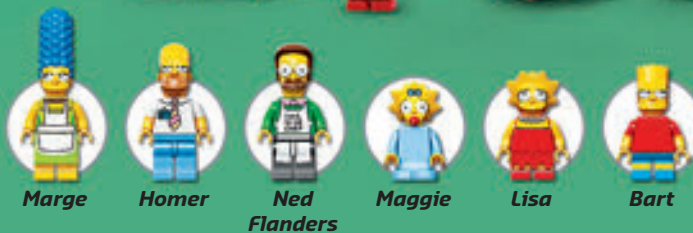

## The Simpsons™ House

71006 AGES 12+ 2,523 PIECES

HARD TO FIND

FREE SHIPPING

\$199.99

Remove the roof and top floor to access the different rooms inside!

The Simpsons™ House measures over 9" high, 16" wide and 9" deep!

## The Kwik-E-Mart

71016 AGES 12+ 2,179 PIECES

HARD TO FIND

FREE SHIPPING

\$199.99

The Kwik-E-Mart measures over 5" high, 14" wide and 10" deep!

Includes 6 minifigures!

Lift off the roof and fold the rear walls out for easy access!