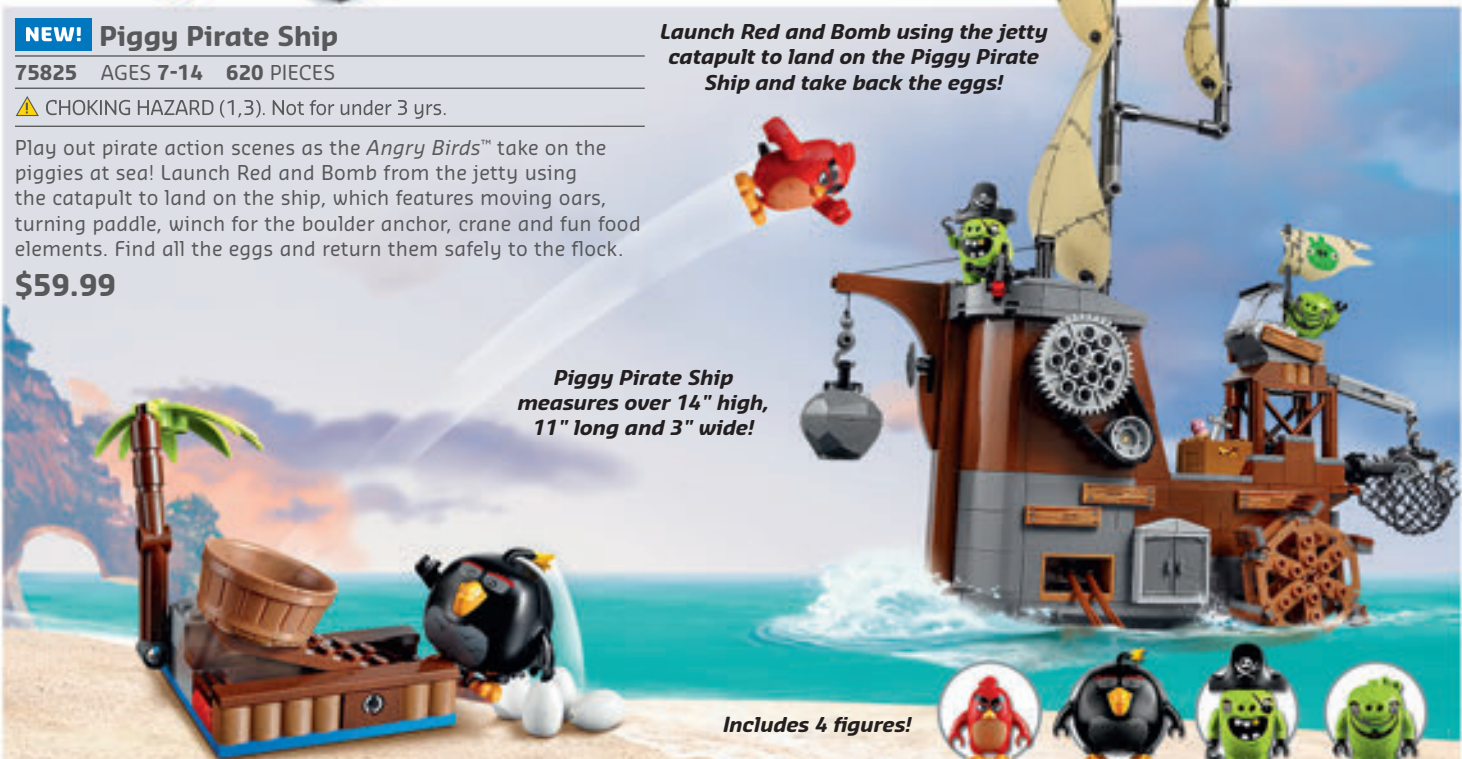

Includes 4 figures!