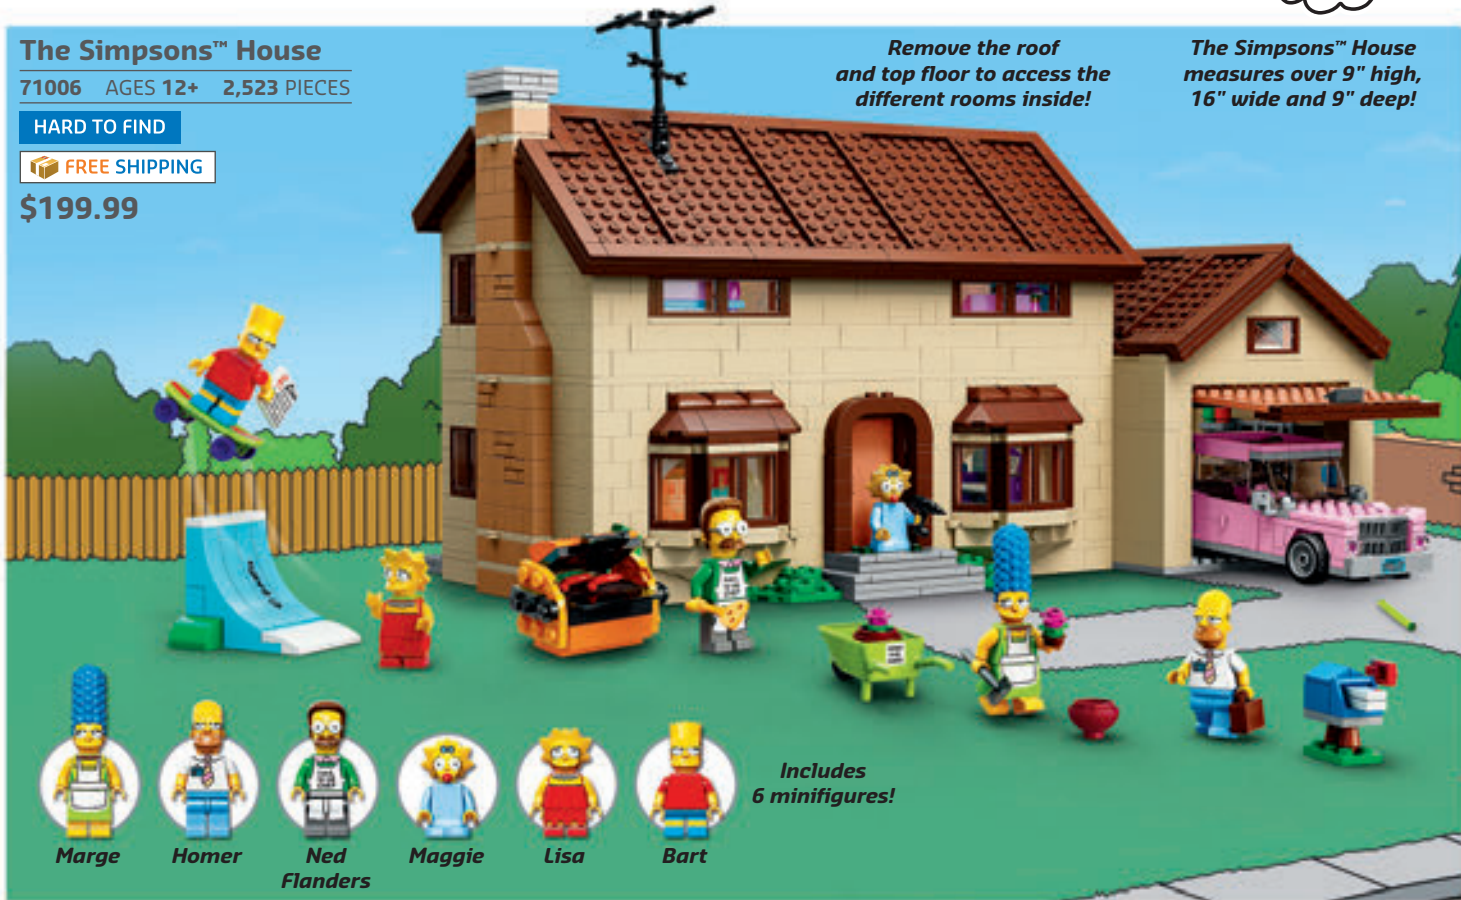

## The Simpsons™ House

71006 AGES 12+ 2,523 PIECES

HARD TO FIND

FREE SHIPPING

\$199.99

Remove the roof and top floor to access the different rooms inside!

The Simpsons™ House measures over 9" high, 16" wide and 9" deep!

## The Kwik-E-Mart

71016 AGES 12+ 2,179 PIECES

HARD TO FIND

FREE SHIPPING

\$199.99

The Kwik-E-Mart measures over 5" high, 14" wide and 10" deep!

Includes 6 minifigures!

Lift off the roof and fold the rear walls out for easy access!