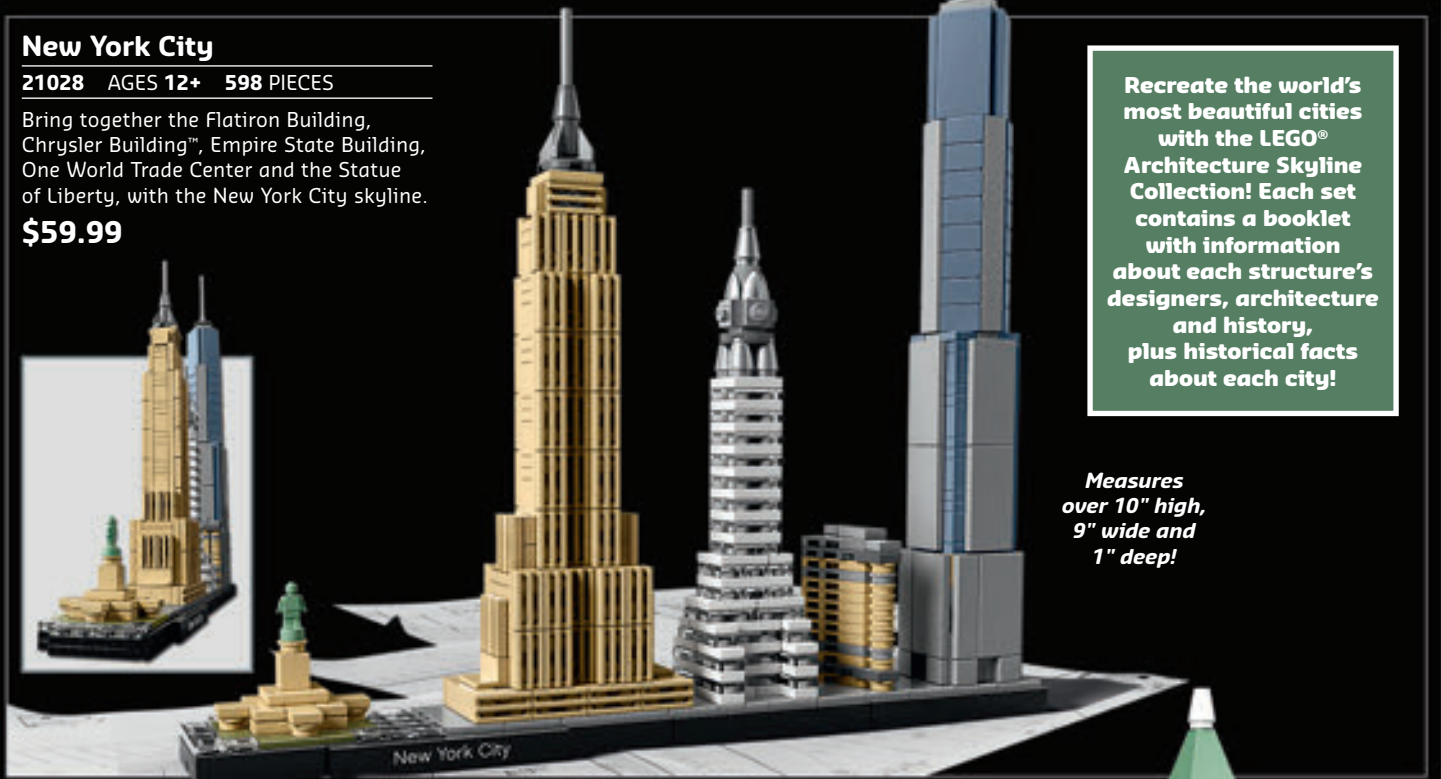

City Skylines!

Architecture

New York City

21028 AGES 12+ 598 PIECES

Bring together the Flatiron Building, Chrysler Building™, Empire State Building, One World Trade Center and the Statue of Liberty, with the New York City skyline.

$59.99

Recreate the world's most beautiful cities with the LEGO® Architecture Skyline Collection! Each set contains a booklet with information about each structure's designers, architecture and history, plus historical facts about each city!

Measures over 10" high, 9" wide and 1" deep!

Venice

21026 AGES 12+ 212 PIECES

Bring together the Rialto Bridge, St. Mark's Basilica, St. Mark's Campanile, St. Theodore and the Winged Lion of St. Mark, and Bridge of Sighs, with the Venice skyline.

$29.99