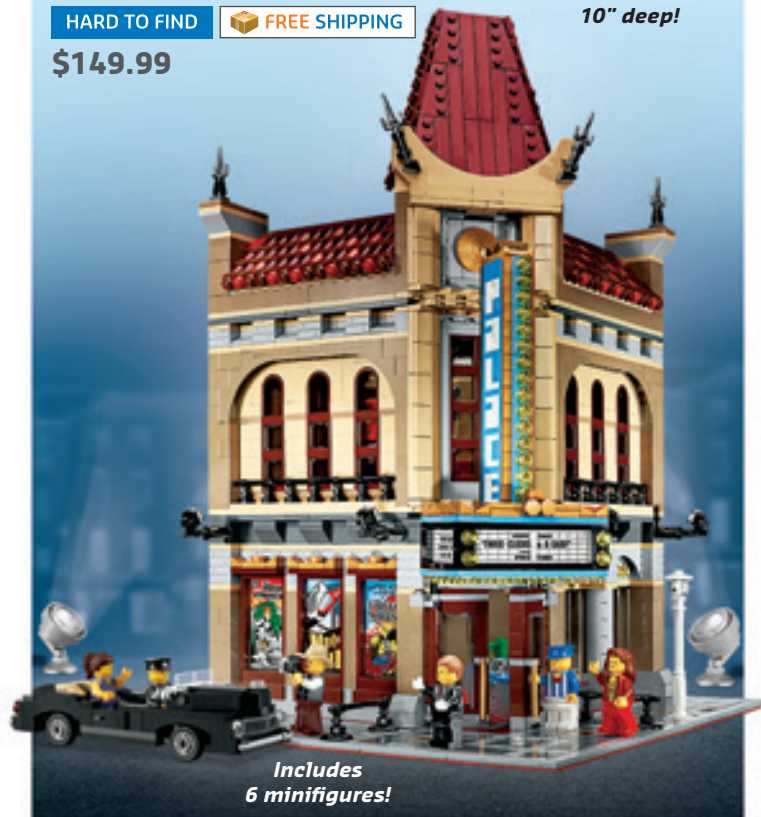

\$149.99

Measures
15" high,
10" wide and
10" deep!

Includes
6 minifigures!

Detective's Office

10246 AGES 16+ 2,262 PIECES

HARD TO FIND  FREE SHIPPING

\$159.99

Measures over
10" high, 9" wide
and 9" deep!