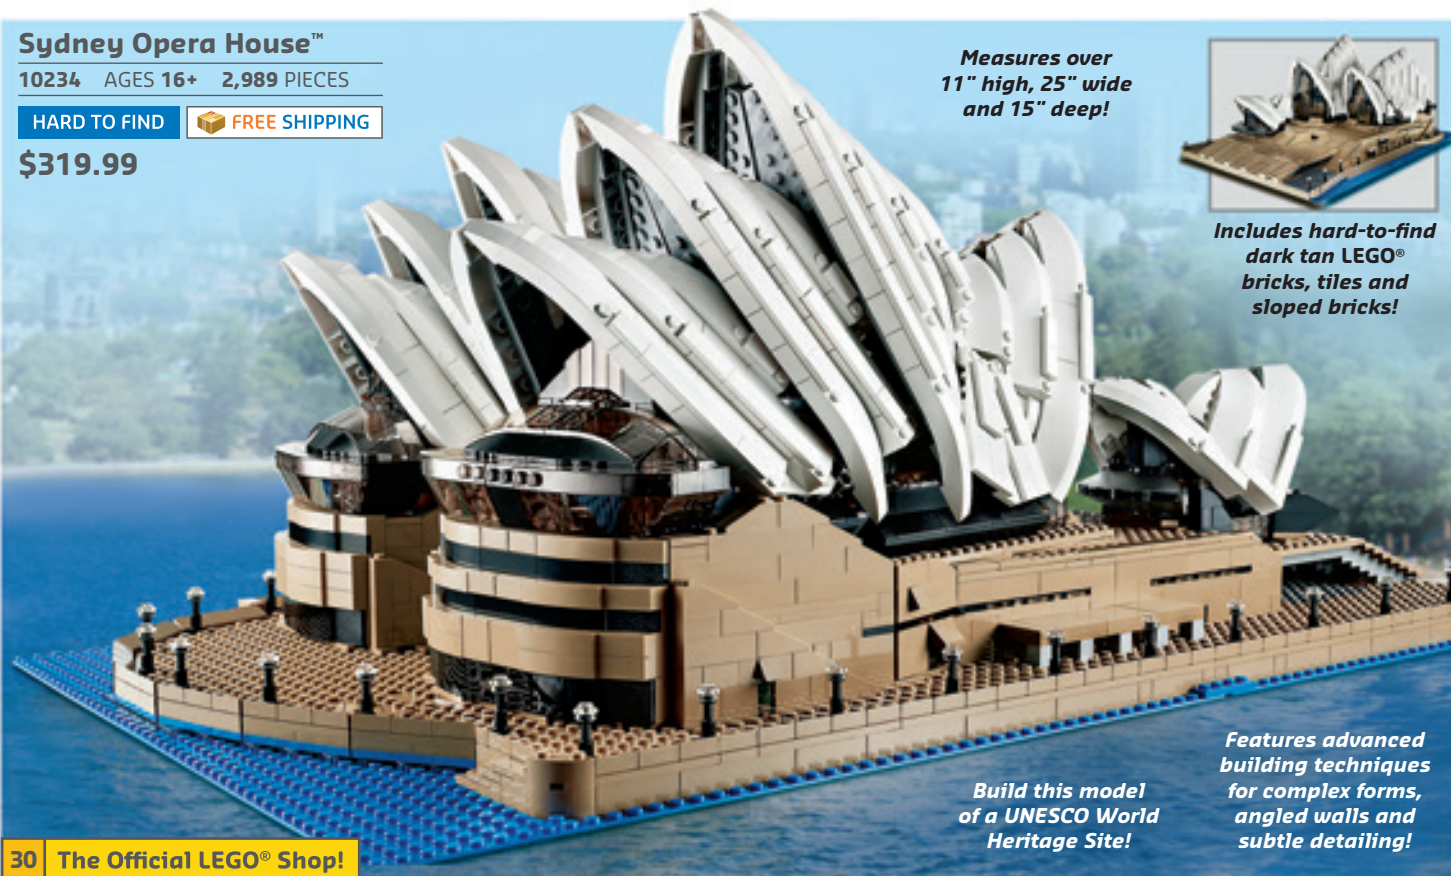

Includes
6 minifigures!

Sydney Opera House™

10234 AGES 16+ 2,989 PIECES

HARD TO FIND  FREE SHIPPING

\$319.99

Measures over
11" high, 25" wide
and 15" deep!

Includes hard-to-find
dark tan LEGO®
bricks, tiles and
sloped bricks!