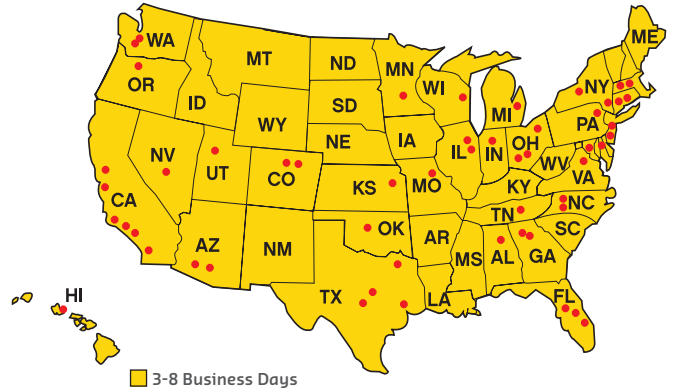

Standard Delivery

Standard Shipping

*Shipment dates are estimates in accordance with our carriers.

• Store Locations

For a full list of LEGO® Store locations visit stores.LEGO.com

Express Saver Shipping

The LEGO Group will ship your order the next business day (Monday-Friday excluding holidays). Orders will arrive within 3 business days. Orders will ship via FedEx. Saturday delivery is not available.

Express Shipping

► shop.LEGO.com/shipping

*For complete shipping details, including restrictions, go to shop.LEGO.com/shipping or call 1-800-453-4652.

CUSTOMER CARE CENTER

Returns

We believe our toys and other products must live up to your highest expectations, and our service must live up to the quality of our toys. If for any reason you need to return your order, it's easy! Simply follow the instructions listed on the back of the packing slip you received with your order.

All returns or exchanges must be made within 90 days of receipt of your order and must be accompanied by a Return Authorization Number. To obtain a Return Authorization Number, please call Customer Service at 1-800-835-4386 between the hours of 8:00am-10:00pm EST Monday-Friday and 10:00am-6:00pm EST Saturday and Sunday. Returns of orders that do not include a Return Authorization Number may be subject to additional processing time and delay in crediting your account. Return address information can be found on the reverse side of your packing slip or on a separate sheet included in your order. All refunds are made in the original payment method. For orders purchased by check or money order, a refund check will be made payable to the "Ordered By" name. Shipping and handling charges are non-refundable. We recommend using a shipping method that can be tracked and insured for your protection.

To see complete details for returns go to shop.LEGO.com/returns.

Customer Preference

We want to be welcome in your home. Occasionally, we make our mailing list available to carefully screened companies whose products may be of interest to you. If you would prefer not to receive these mailings, please call us at 1-800-835-4386, or send the back cover of your catalog with your request to:

Customer Preferences, P.O. Box 1310, Enfield, CT 06083-1310.

View our privacy policy online at: shop.LEGO.com.

LEGO® Gift Cards

Your gift card can be used to shop the LEGO® Catalog, on shop.LEGO.com or at the LEGO Store. LEGO Gift Cards are available in any $5 amount from $10-$500, in $5 increments. To order a LEGO Gift Card online, go to shop.LEGO.com/giftcards.