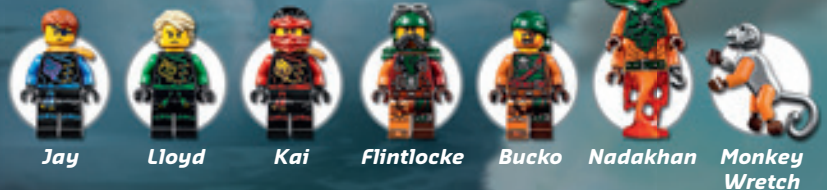

Jay

Lloyd

Kai

Flintlocke

Bucko

Nadakhan

Monkey Wretch

WOR 7883