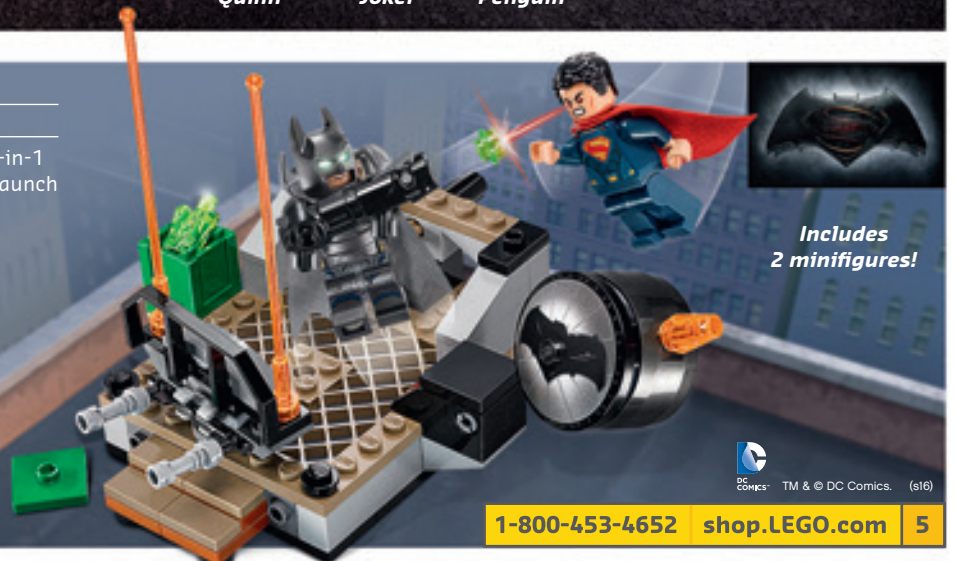

Evade cannonballs fired by the clown robot!

Clash of the Heroes

76044 AGES 6-12 92 PIECES

Match *Superman™* vs. *Armored Batman™*, with his 3-in-1 buildable bazooka on the rooftop minibuild with a launch stick and rotating, exploding Bat-Signal.

\$12.99

Skyscraper rooftop minibuild measures over 4" high, 4" wide and over 7" deep!

Armored Batman™ has glow-in-the-dark eyes and comes with an armored suit!

Includes 2 minifigures!

DC COMICS™ TM & © DC Comics. (s16)