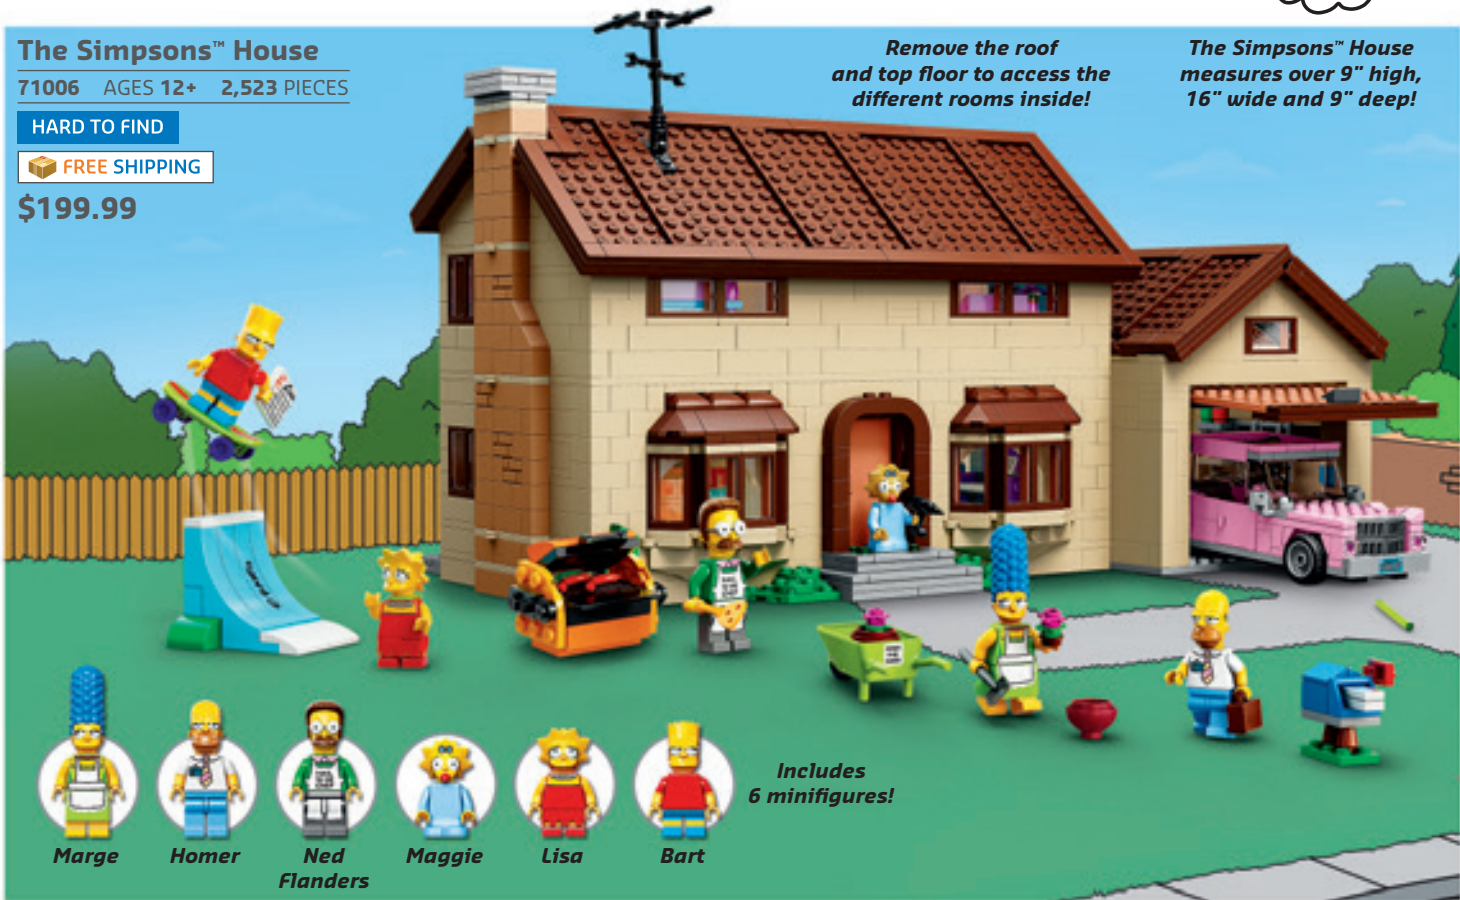

Bring Springfield to Life!

The Simpsons™ House

71006 AGES 12+ 2,523 PIECES

HARD TO FIND

FREE SHIPPING

$199.99

Remove the roof and top floor to access the different rooms inside!

The Simpsons™ House measures over 9" high, 16" wide and 9" deep!

Includes 6 minifigures!

The Kwik-E-Mart

71016 AGES 12+ 2,179 PIECES

HARD TO FIND

FREE SHIPPING

$199.99

The Kwik-E-Mart measures over 5" high, 14" wide and 10" deep!