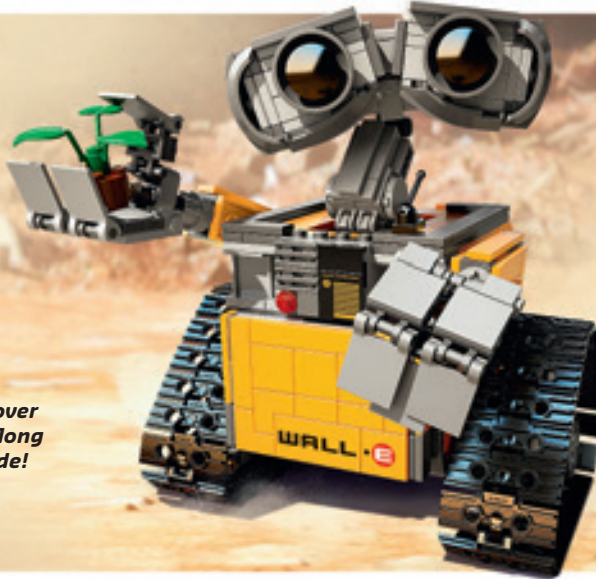

LEGO WALL·E

WALL·E
21303 AGES 12+ 676 PIECES

Construct the LEGO® Ideas version of WALL·E with posable neck, adjustable head and arms, gripping hands, opening trunk and rolling tracks.

$59.99

Measures over 7" high, 6" long and 6" wide!