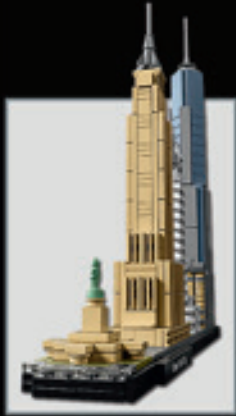

City Skylines!

Architecture

New York City

21028 AGES 12+ 598 PIECES

Bring together the Flatiron Building, Chrysler Building™, Empire State Building, One World Trade Center and the Statue of Liberty, with the New York City skyline.

$59.99

Recreate the world's most beautiful cities with the LEGO® Architecture Skyline Collection! Each set contains a booklet with information about each structure's designers, architecture and history, plus historical facts about each city!

Measures over 10" high, 9" wide and 1" deep!

Venice

21026 AGES 12+ 212 PIECES

Bring together the Rialto Bridge, St. Mark's Basilica, St. Mark's Campanile, St. Theodore and the Winged Lion of St. Mark, and Bridge of Sighs, with the Venice skyline.

$29.99