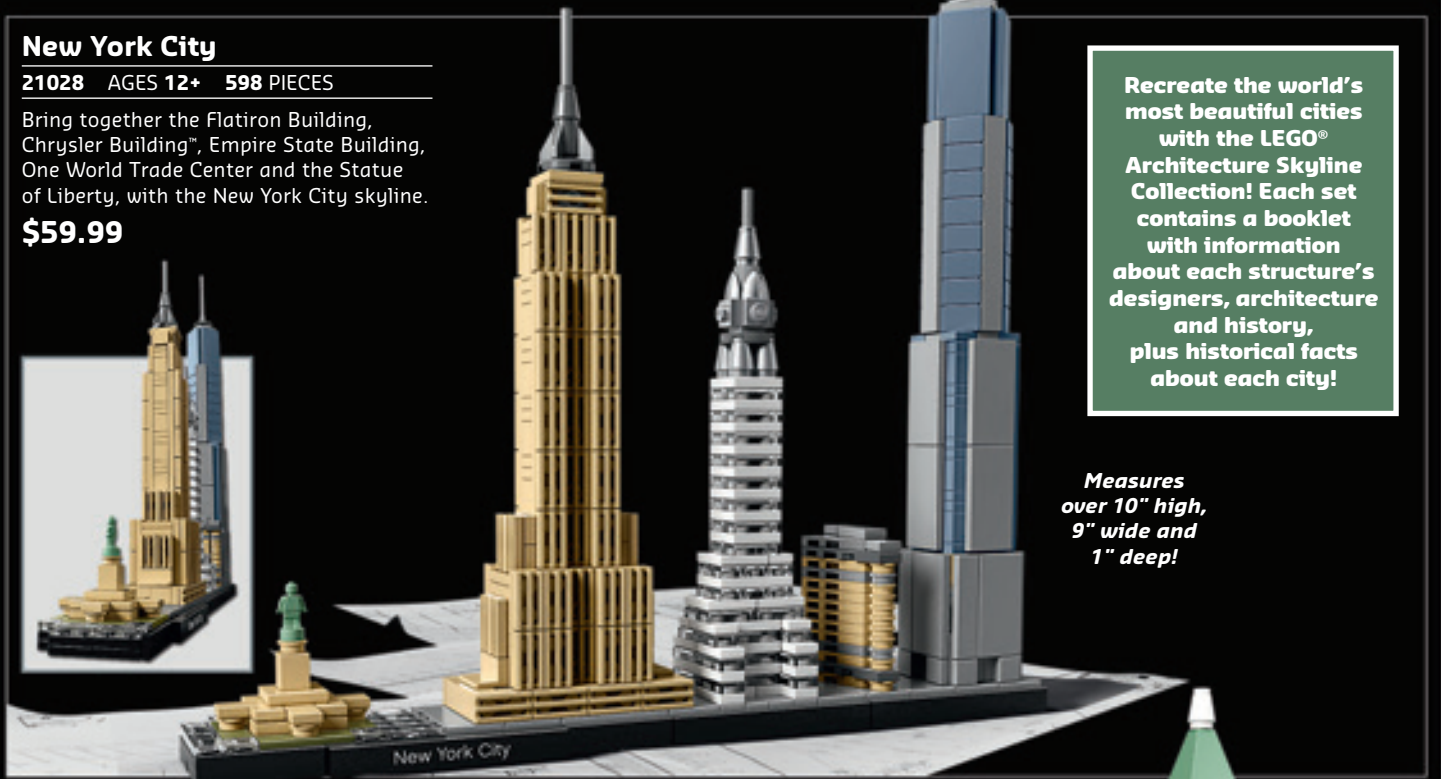

City Skylines!

Architecture

New York City

21028 AGES 12+ 598 PIECES

Bring together the Flatiron Building, Chrysler Building™, Empire State Building, One World Trade Center and the Statue of Liberty, with the New York City skyline.

$59.99

Recreate the world's most beautiful cities with the LEGO® Architecture Skyline Collection! Each set contains a booklet with information about each structure's designers, architecture and history, plus historical facts about each city!

Measures over 10" high, 9" wide and 1" deep!

Venice

21026 AGES 12+ 212 PIECES

Bring together the Rialto Bridge, St. Mark's Basilica, St. Mark's Campanile, St. Theodore and the Winged Lion of St. Mark, and Bridge of Sighs, with the Venice skyline.

$29.99