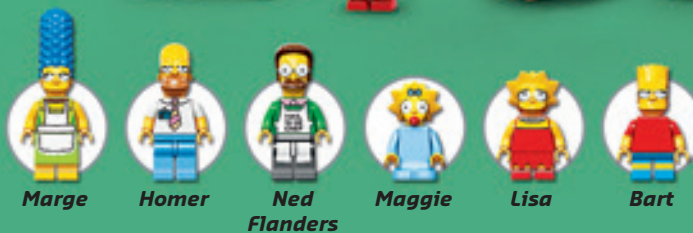

Bring Springfield to Life!

The Simpsons™ House

71006 AGES 12+ 2,523 PIECES

HARD TO FIND

FREE SHIPPING

$199.99

Remove the roof and top floor to access the different rooms inside!

The Simpsons™ House measures over 9" high, 16" wide and 9" deep!

Includes 6 minifigures!

The Kwik-E-Mart

71016 AGES 12+ 2,179 PIECES

HARD TO FIND

FREE SHIPPING

$199.99

The Kwik-E-Mart measures over 5" high, 14" wide and 10" deep!