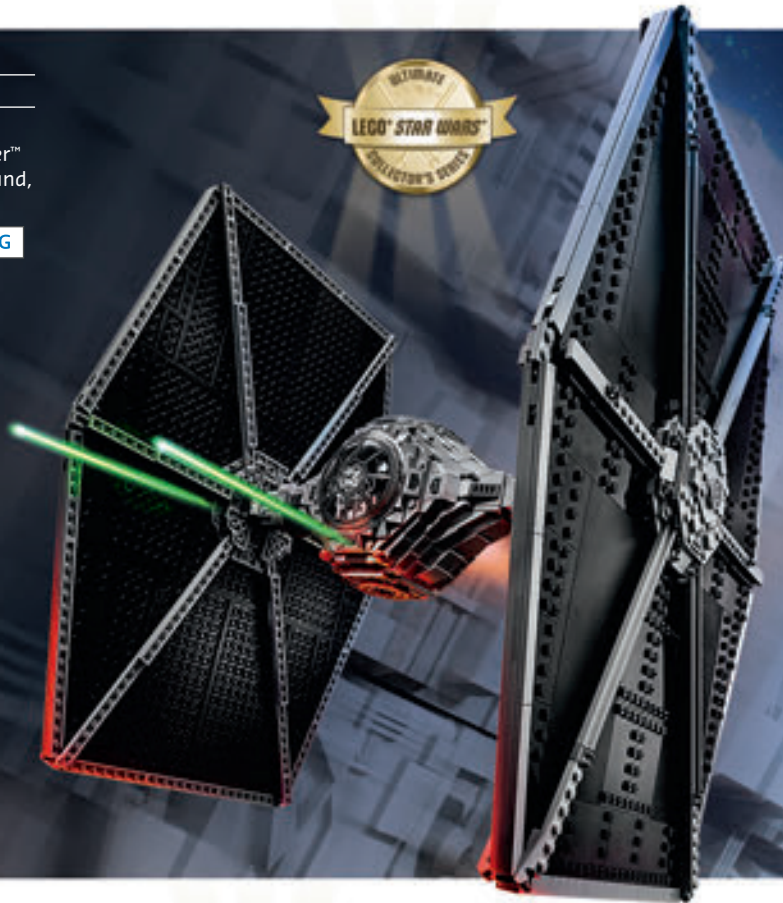

## TIE Fighter™

75095 AGES 14+ 1,685 PIECES

Build the iconic LEGO® Star Wars™ Ultimate Collector Series TIE Fighter™ with opening top hatch, display stand, fact plaque and a minifigure.

HARD TO FIND  FREE SHIPPING

\$199.99

Mount the model on the display stand and keep yourself updated with all the key facts and figures on the included fact plaque!

TIE Fighter measures 18.5" high, 12" long and 12.2" wide!

Includes 1 minifigure!