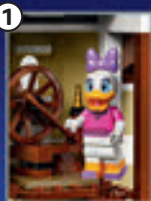

Mickey Mouse

Tinker Bell

The Disney Castle measures over 29" high, 17" wide and 12" deep!

See What's NEW!

1 Main tower second-floor room includes a spinning wheel and access to the castle main building third-floor room!