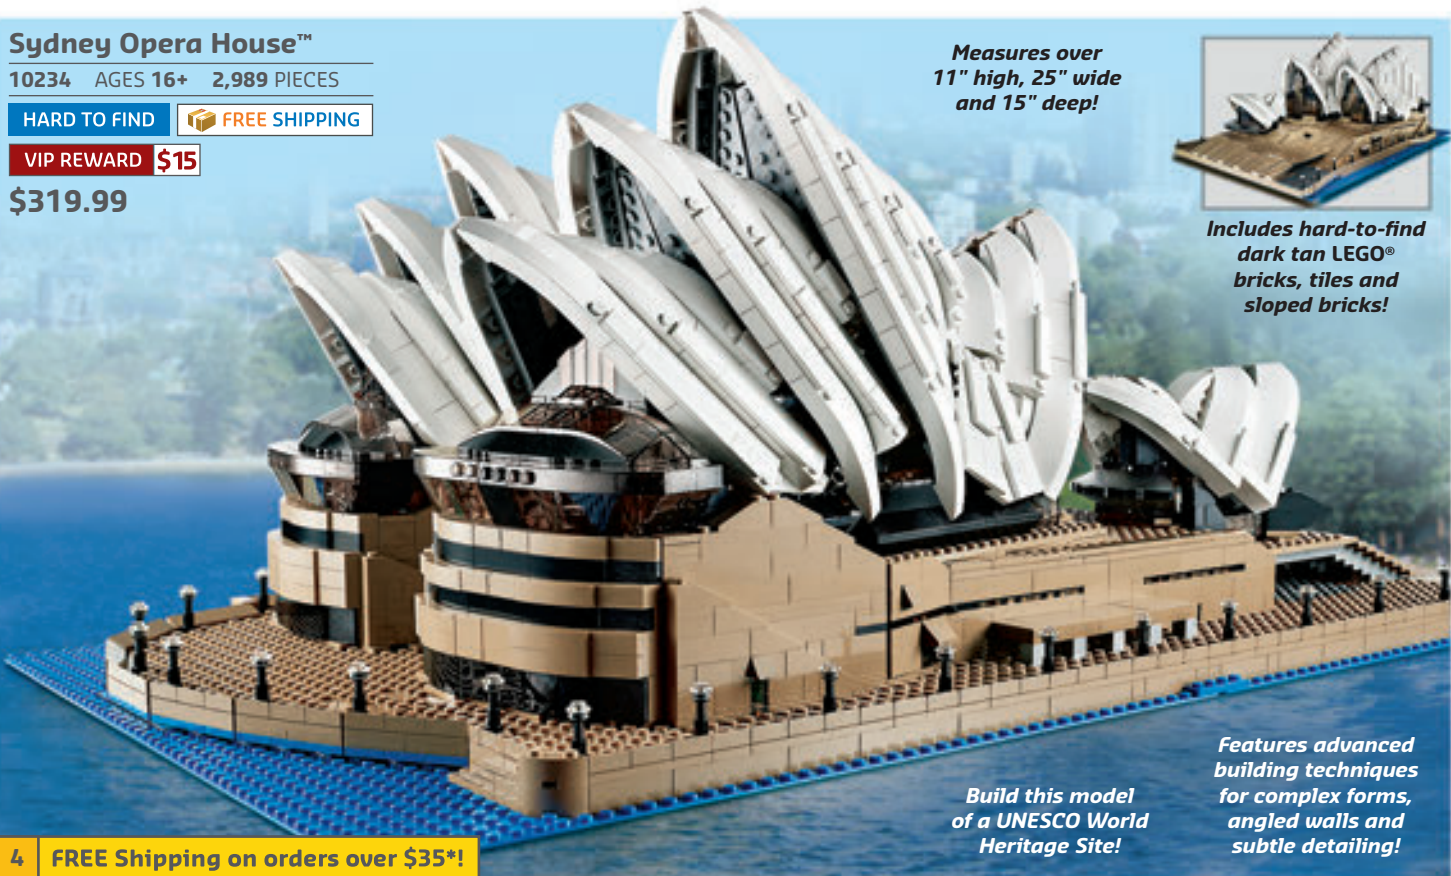

## Sydney Opera House™

10234 AGES 16+ 2,989 PIECES

HARD TO FIND

FREE SHIPPING

VIP REWARD \$15

\$319.99

Measures over  
11" high, 25" wide  
and 15" deep!

Includes hard-to-find  
dark tan LEGO®  
bricks, tiles and  
sloped bricks!