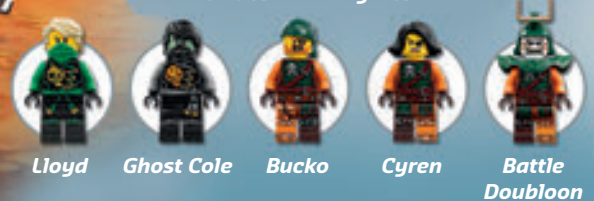

The Green NRG Dragon measures over 5" high, 14" long and 8" wide with folded wings, and 22" wide with unfolded wings!

Includes 5 minifigures!