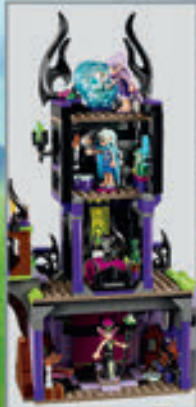

NEW! Ragana's Magic Shadow Castle

41180 AGES 8-12 1,014 PIECES

⚠ CHOKING HAZARD (1,3). Not for under 3 yrs.

Help Naida and Aira capture the Elf Witch Ragana and save Estari the baby Princess dragon from the castle tower! Includes Estari the baby Princess dragon and Jynx the evil cat

FREE SHIPPING

$99.99

Features a 3-story castle!