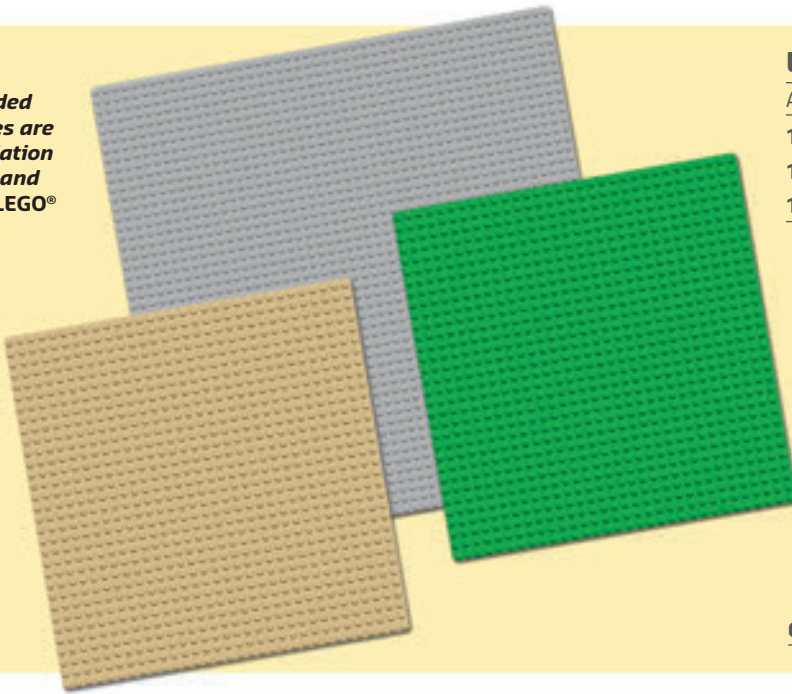

Creative Building!

These studded building plates are a great foundation for building and playing with LEGO® models!

Small plates measure 32x32 studs, large plate measures 48x48 studs!

LEGO® Essential Add-Ons

AGES 4+ 1 PIECE EACH.

10699 LEGO® SAND BUILDING PLATE **$7.99**

10700 LEGO® GREEN BUILDING PLATE **$7.99**

10701 LEGO® GRAY BUILDING PLATE **$14.99**