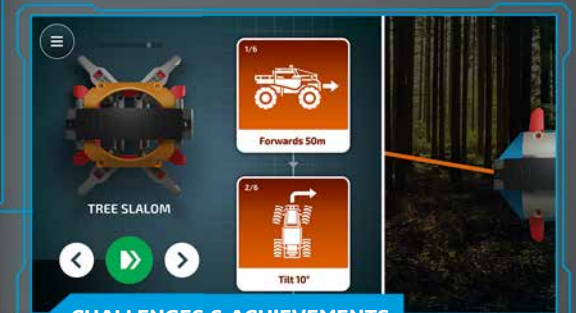

4x4 X-treme Off-Roader measures over 7" high, 12" long and 8" wide!

The app-controlled LEGO® 4x4 X-treme Off-Roader is operated via a smart device with 3 alternative screens. Go to LEGO.com/devicecheck for a list of compatible smart devices!

MULTI-FUNCTION CONTROL

Drive forward, reverse, steer, accelerate, brake, traverse obstacles, play sound effects and get real-time feedback, such as a speed and tilt log!

ONE-TOUCH CONTROL

Drag a direction on the screen and see the 4x4 carry out the maneuver!