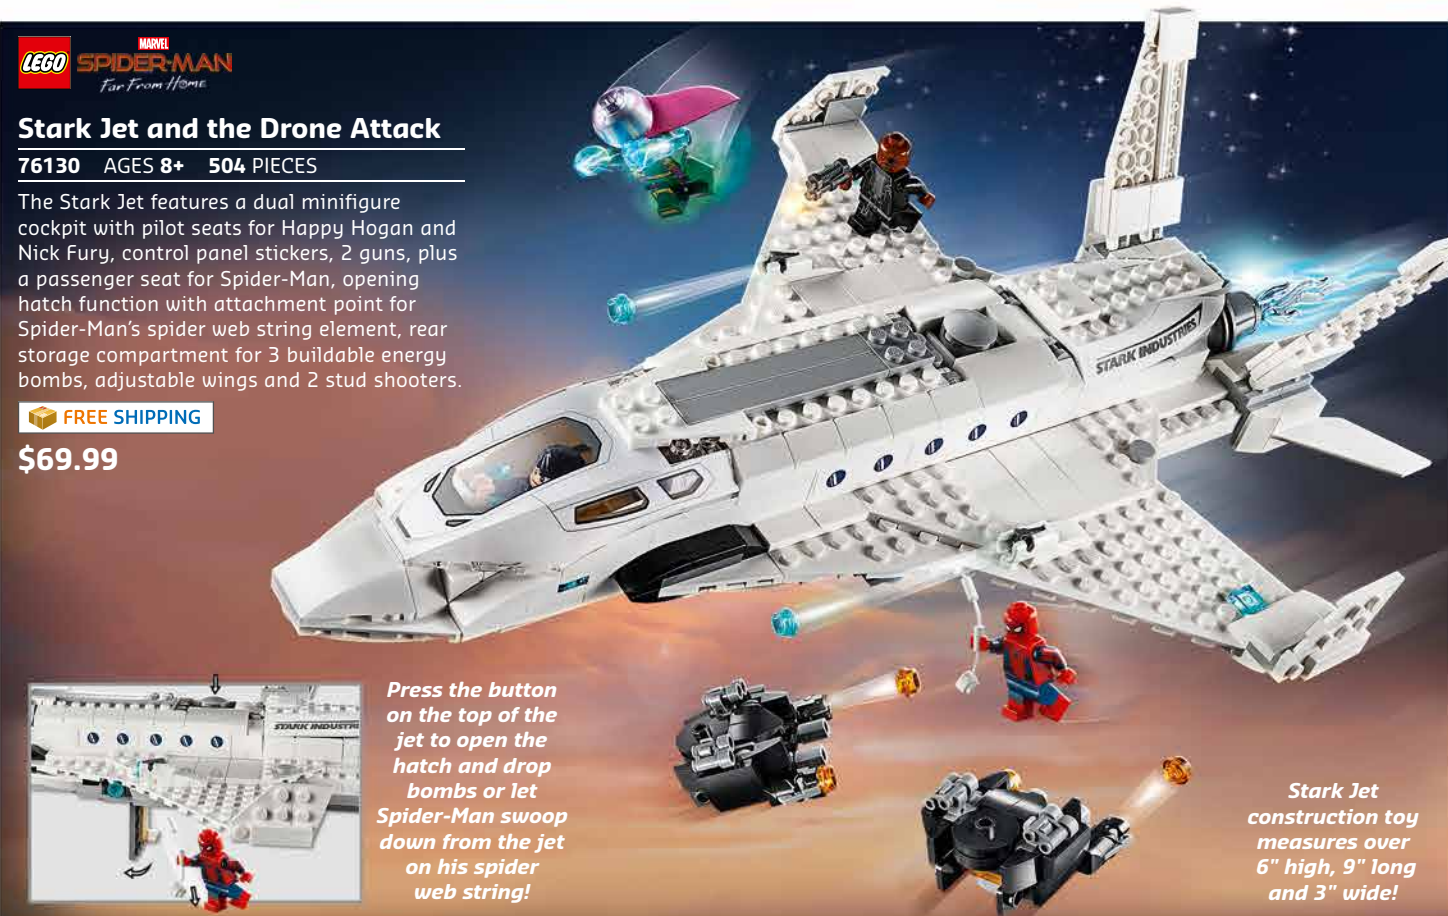

76130 AGES 8+ 504 PIECES

The Stark Jet features a dual minifigure cockpit with pilot seats for Happy Hogan and Nick Fury, control panel stickers, 2 guns, plus a passenger seat for Spider-Man, opening hatch function with attachment point for Spider-Man's spider web string element, rear storage compartment for 3 buildable energy bombs, adjustable wings and 2 stud shooters.

📦 FREE SHIPPING

\$69.99

Press the button on the top of the jet to open the hatch and drop bombs or let Spider-Man swoop down from the jet on his spider web string!

Stark Jet construction toy measures over 6" high, 9" long and 3" wide!