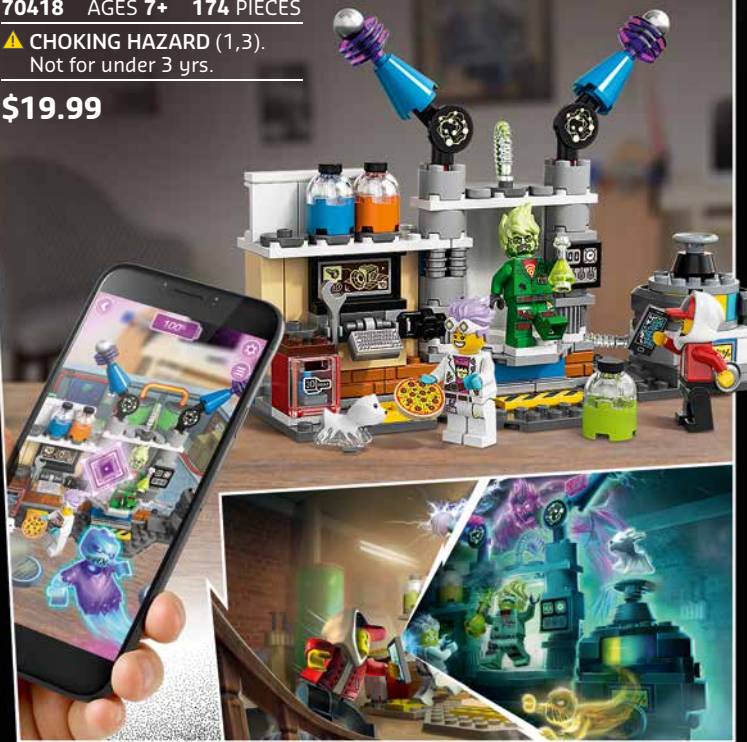

Forget what you know – you've never experienced LEGO® play like this before.

Your phone opens the door to a virtual hidden world where your LEGO sets come alive in an unfolding ghostly adventure.

Solve the mysteries haunting the town of Newbury before it's too late.

DOWNLOAD THE APP

BUILD THE SET

EXPLORE THE HIDDEN

CATCH THE GHOSTS

Scan this QR Code to catch Hidden Side® ghosts!

FREE
INTERACTIVE APP

LEGO® Hidden Side™
LEGO.com/devicecheck

Check for compatibility
In-app purchase optional
Smart device not included
Ask your parents' permission before going online!

NEW!

J.B.'s Ghost Lab

70418 AGES 7+ 174 PIECES

▲ CHOKING HAZARD (1,3).
Not for under 3 yrs.

\$19.99

NEW!

Graveyard Mystery

70420 AGES 7+ 335 PIECES