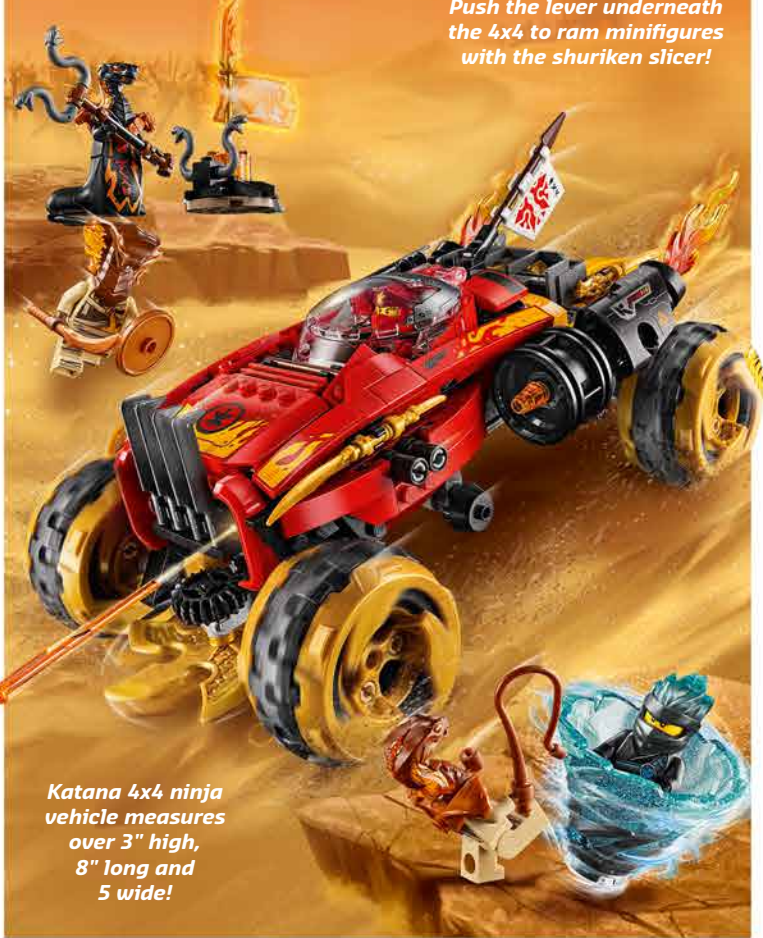

Katana 4x4

70675 AGES 8+ 450 PIECES

FREE SHIPPING

$49.99

Push the lever underneath the 4x4 to ram minifigures with the shuriken slicer!