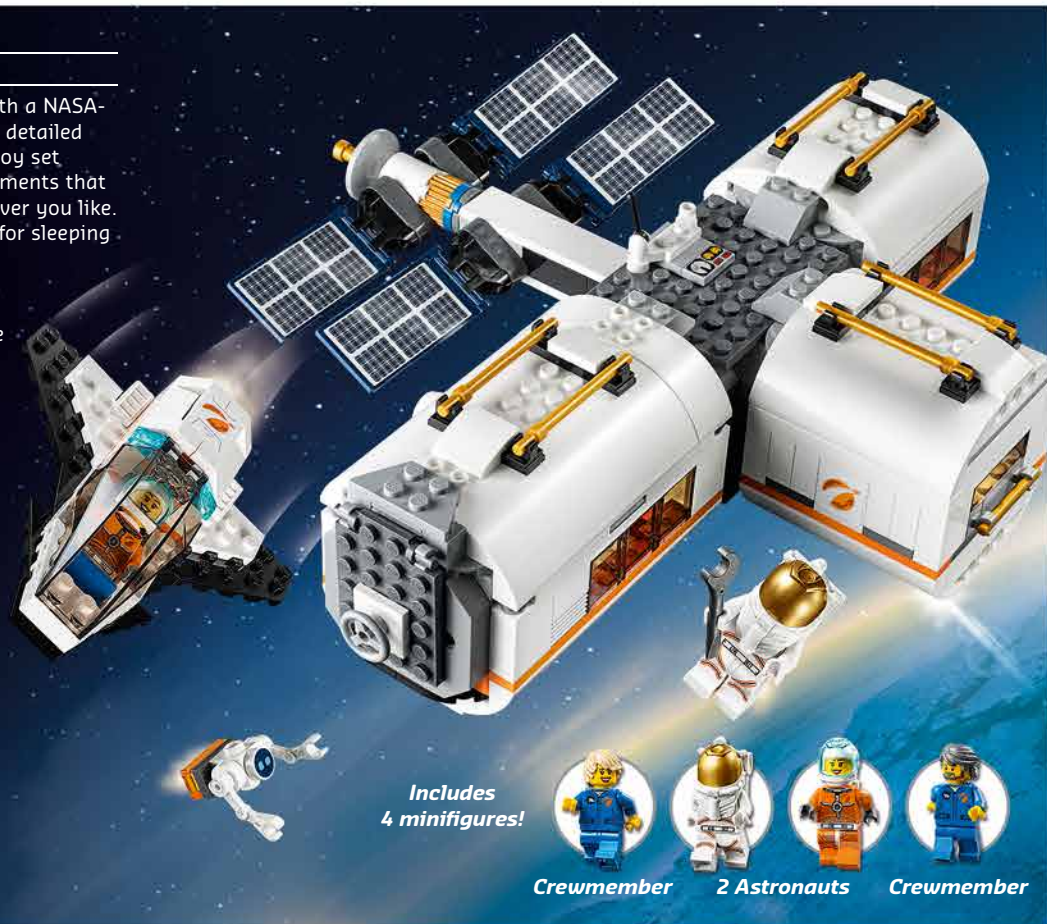

FREE SHIPPING

\$39.99

Lunar Space Station

60227 AGES 6+ 412 PIECES

Give young space adventurers a treat with a NASA-inspired modular space station toy. This detailed LEGO® City 60227 Lunar Space Station toy set features 3 detachable, modular compartments that can be customized and rearranged however you like. There's a kitchen module, living module for sleeping and training and a lab module with light brick, central airlock compartment, detachable satellite and detachable shuttle with opening cockpit and storage space, plus 4 minifigures and a robot figure. Give any LEGO builder an amazing building experience with Instructions PLUS, available in the LEGO Life app for smartphones and tablets. The easy-to-use, intuitive building instructions let them zoom, rotate and visualize their creation using the special ghost mode as they go. Instructions PLUS is also great for younger builders, guiding them through the building process for a greater sense of independence and achievement.

FREE SHIPPING

\$59.99

Includes 4 minifigures!

Crewmember 2 Astronauts Crewmember

Deep Space Rocket and Launch Control

60228 AGES 7+ 837 PIECES

▲ CHOKING HAZARD (1,3). Not for under 3 yrs.

FREE SHIPPING

\$99.99

Set a mobile device into the launch control tower to experience the interactive play options available when connected to the LEGO® City Explorers app!

The detailed toy playset includes an opening launch control tower with removable window, 2 desks with small screens, large screens for countdown and monitoring of the telescope and space to insert a mobile device, as well as a launchpad with opening tower arms to launch the rocket, plus a ground research area with a tile with secret symbol!