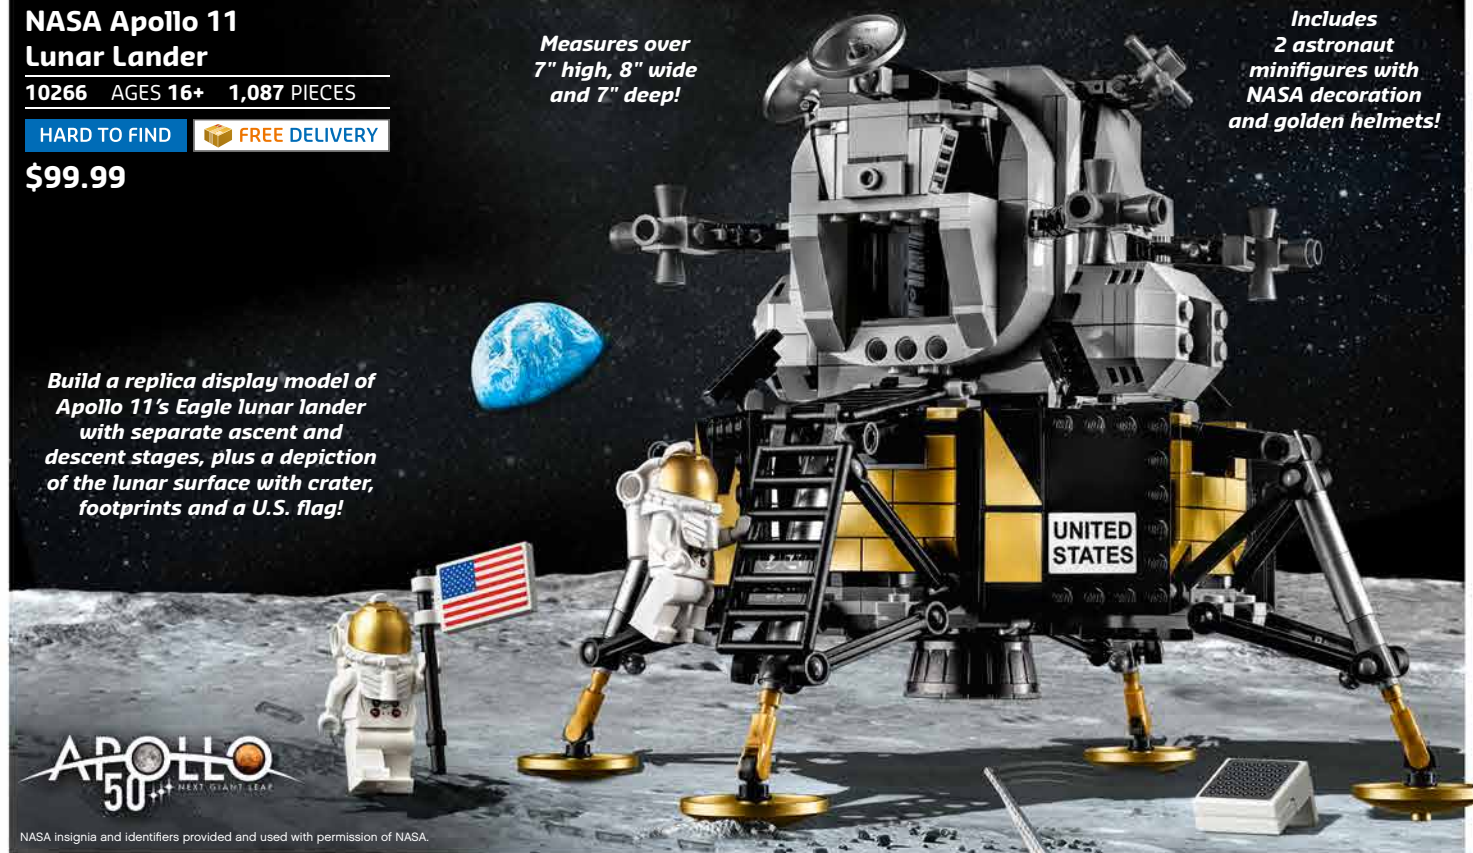

SCAN ME!
LEGO® Roller Coaster
360° experience!

POWERED

NASA Apollo 11 Lunar Lander

10266 AGES 16+ 1,087 PIECES

HARD TO FIND FREE DELIVERY

\$99.99

Measures over 7" high, 8" wide and 7" deep!

Includes 2 astronaut minifigures with NASA decoration and golden helmets!

Build a replica display model of Apollo 11's Eagle lunar lander with separate ascent and descent stages, plus a depiction of the lunar surface with crater, footprints and a U.S. flag!

NASA insignia and identifiers provided and used with permission of NASA.

\$199.99

Includes 7 minifigures: a ride operator, mom, dad, boy, girl, grandmother and granddaughter!

Motorize the Carousel with the LEGO® Power Functions 8883 Medium Motor and 88000 AAA Battery Box (not included)!

Measures over 12" high, 14" wide and 13" deep!

Vestas Wind Turbine

10268 AGES 12+ 826 PIECES

This LEGO® Creator Expert Vestas Wind Turbine set also features adjustable wind turbine blades, detailed tower, movable nacelle with aircraft warning lights, Vestas service vehicle, trees, greenery and a house with garden, flowers, picket fence and a patio with 2 chairs, table and a parasol.