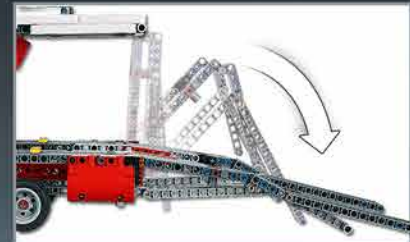

2-IN-1 MACHINES

NEW!

Car Transporter

42098 AGES 11+ 2,493 PIECES

Introduce young LEGO® builders to the basics of engineering with this highly detailed LEGO Technic™ 42098 Car Transporter toy. This authentic replica model comes with a host of realistic features and functions for hours of play and design exploration. You can raise and lower the car decks and rear ramp for seamless navigation to the upper and lower levels, lock vehicles into position for safe transportation, and tilt the driver's cab to access a detailed V6 engine with moving pistons. This 2,493-piece building set also includes a blue car with working steering and V8 piston engine and is compatible in scale with the 42093 Chevrolet Corvette ZR1 (sold separately). It comes with a classic red, gray and black color scheme with stickers for additional detailing. Rebuild this 2-in-1 vehicle transporter to create the LEGO Technic Truck and Show Cars model.

FREE SHIPPING

$179.99