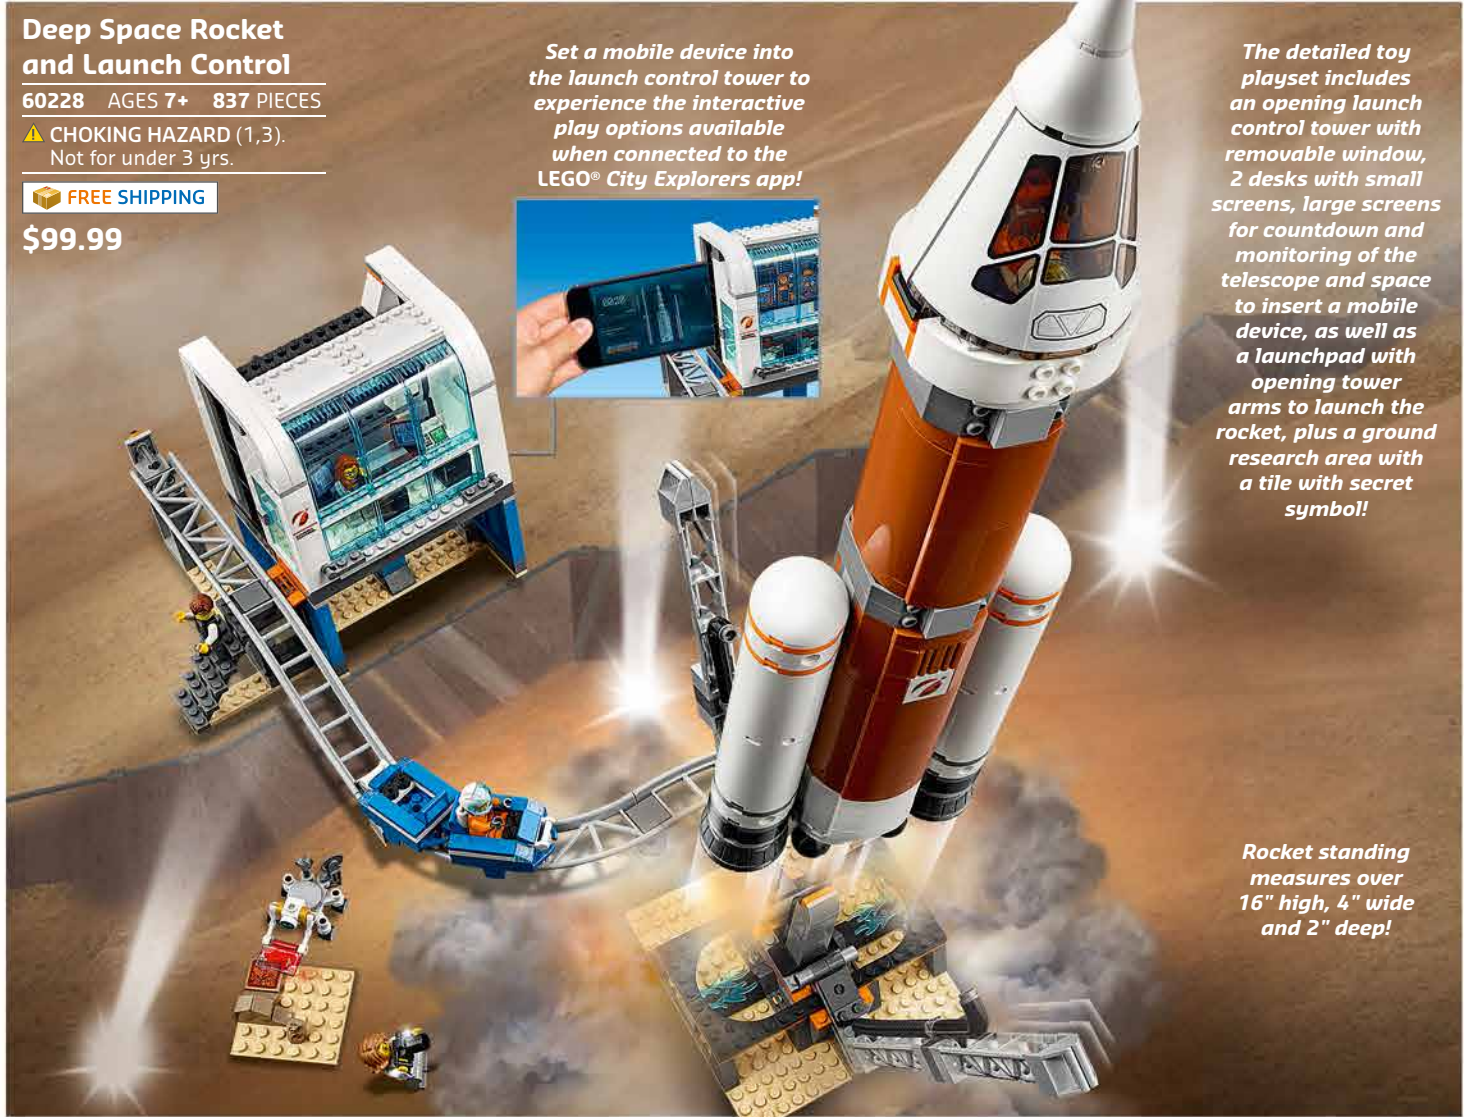

FREE SHIPPING

\$59.99

Includes 4 minifigures!

Crewmember 2 Astronauts Crewmember

Deep Space Rocket and Launch Control

60228 AGES 7+ 837 PIECES

▲ CHOKING HAZARD (1,3). Not for under 3 yrs.

FREE SHIPPING

\$99.99

Set a mobile device into the launch control tower to experience the interactive play options available when connected to the LEGO® City Explorers app!

The detailed toy playset includes an opening launch control tower with removable window, 2 desks with small screens, large screens for countdown and monitoring of the telescope and space to insert a mobile device, as well as a launchpad with opening tower arms to launch the rocket, plus a ground research area with a tile with secret symbol!