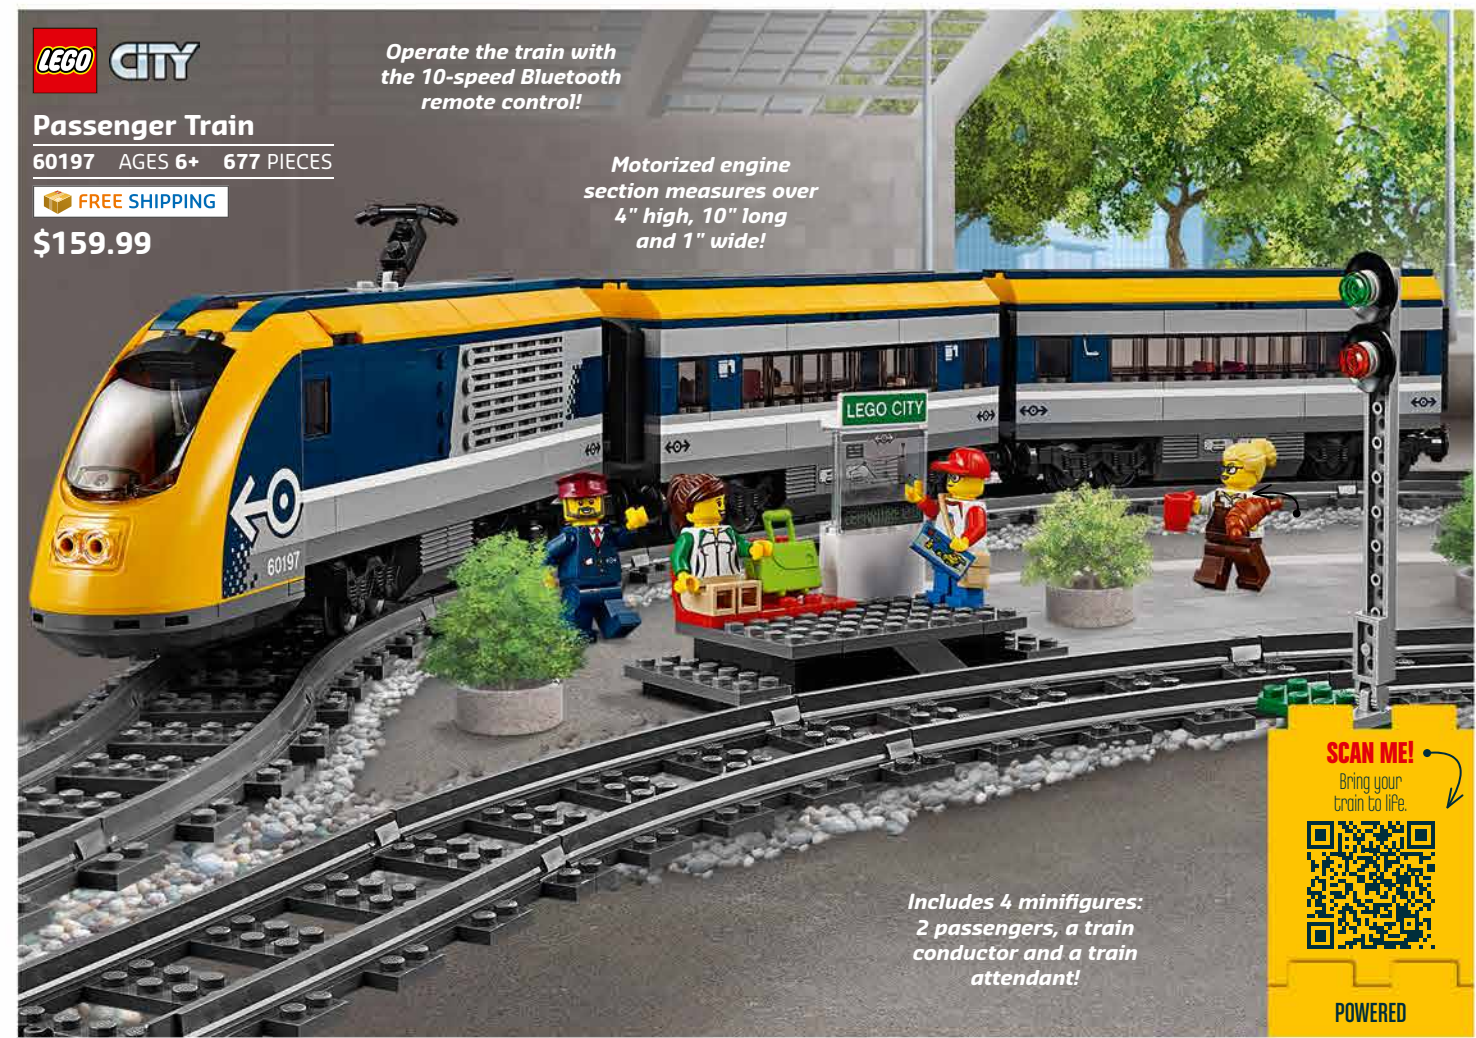

SCAN ME!
How to command your droids.

ROBOTICS

LEGO CITY

Passenger Train

60197 AGES 6+ 677 PIECES

FREE SHIPPING

\$159.99

Operate the train with the 10-speed Bluetooth remote control!

Motorized engine section measures over 4" high, 10" long and 1" wide!

Includes 4 minifigures: 2 passengers, a train conductor and a train attendant!

SCAN ME!
Bring your train to life.

POWERED

NEW!

Dragon Boat Race