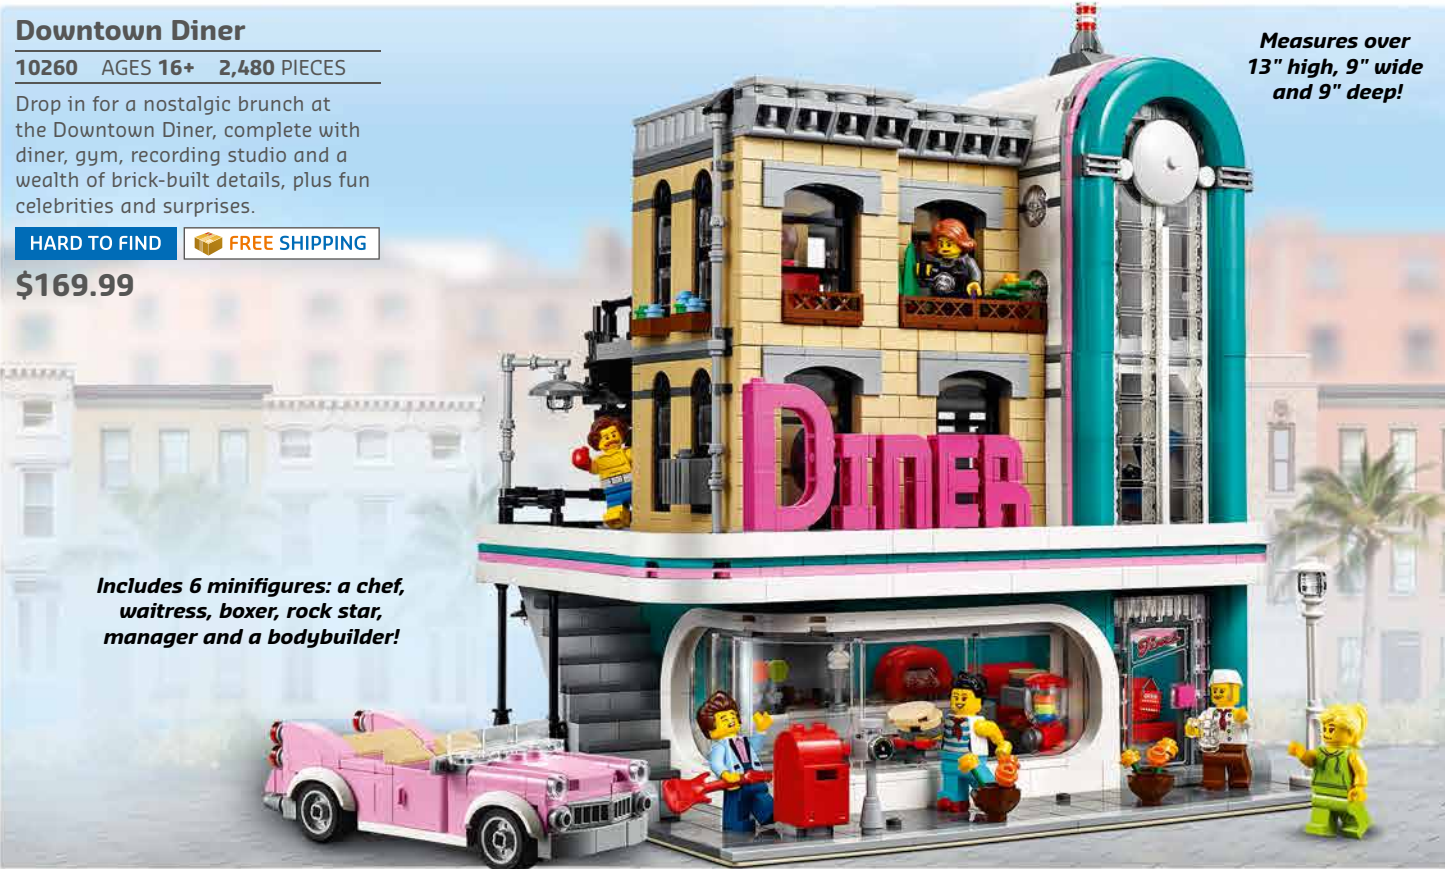

MUST-HAVE LEGO® SETS

Downtown Diner

10260 AGES 16+ 2,480 PIECES

Drop in for a nostalgic brunch at the Downtown Diner, complete with diner, gym, recording studio and a wealth of brick-built details, plus fun celebrities and surprises.

HARD TO FIND **FREE SHIPPING**

\$169.99

Measures over 13" high, 9" wide and 9" deep!

Includes 6 minifigures: a chef, waitress, boxer, rock star, manager and a bodybuilder!

Corner Garage

10264 AGES 16+ 2,569 PIECES