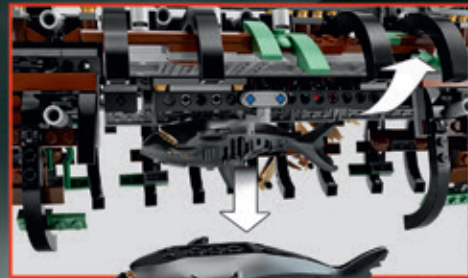

Pirate Ghost Ship!

Silent Mary
71042 AGES 14+ 2,294 PIECES

Bring the magic of Disney's Pirates of the Caribbean to your home with this impressive replica of the Silent Mary ghost ship. This highly detailed LEGO® model with over 2,200 pieces features a hinged bow section, opening skeleton hull with decay and destruction detailing, movable rudder, collapsible main mast and 2 further masts, long bowsprit with crow's nest and mast, tattered sails, detailed quarterdeck, plus a rowboat with 2 oars and an array of weapons and accessory elements. This model provides a rewarding build-and-play experience, and the integrated stand makes it suitable for display in the home or office.

FREE SHIPPING

$199.99

Open the mid-hull section to access and release the ghost sharks!