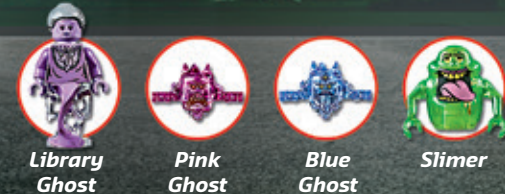

Firehouse Headquarters

75827 AGES 16+ 4,634 PIECES

There's definitely something strange in this neighborhood! Slide down the fire pole into action, power-up the proton packs and start zapping! The Ghostbusters™ are chasing Slimer and other mischievous ghosts. Round them up in the containment unit! Take samples of slime to the lab and analyze photos in the darkroom. Or, grab a pizza and relax with a game of pool in this detailed play set packed with features true to the movie classics!

HARD TO FIND **FREE SHIPPING**

$349.99