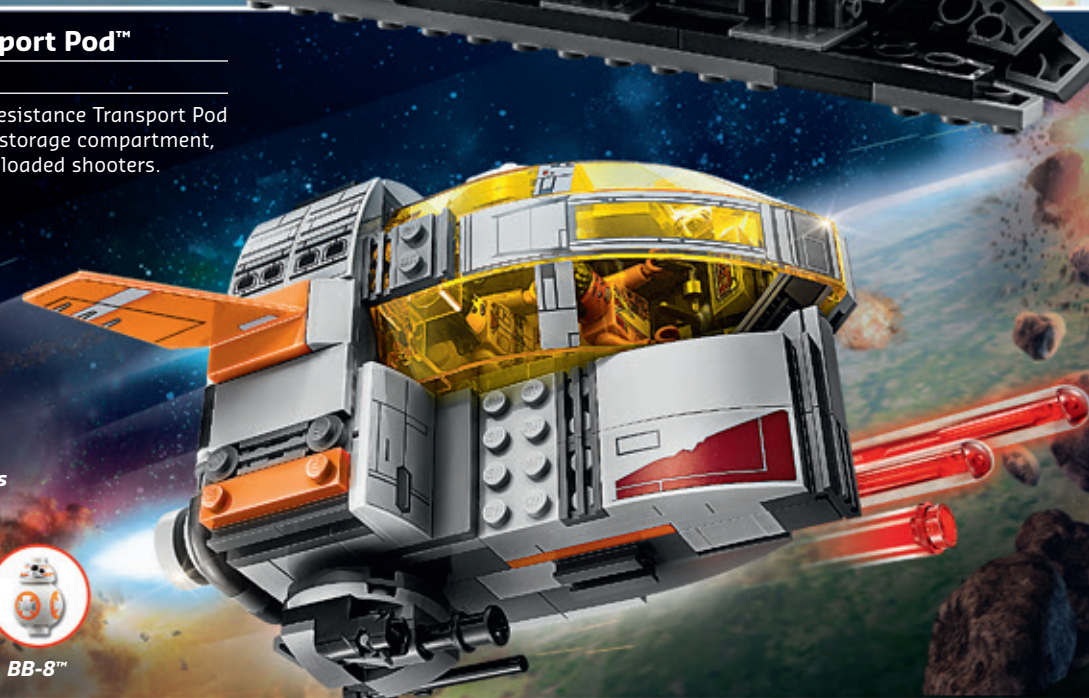

## NEW! Resistance Transport Pod™

75176 AGES 8-14 294 PIECES

Flee from the First Order in the Resistance Transport Pod featuring a 2-minifigure cockpit, storage compartment, aimable stud shooter and spring-loaded shooters.

\$29.99

Measures  
over 3" high,  
5" long and  
4" wide!

Includes 2 minifigures  
and a Droid!