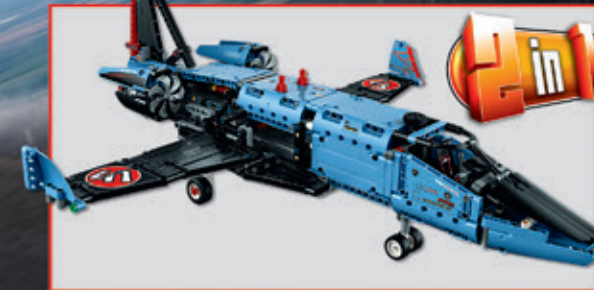

Air Race Jet measures over 9" high, 22" long and 14" wide!

2-in-1 model: rebuilds into a Private Jet!