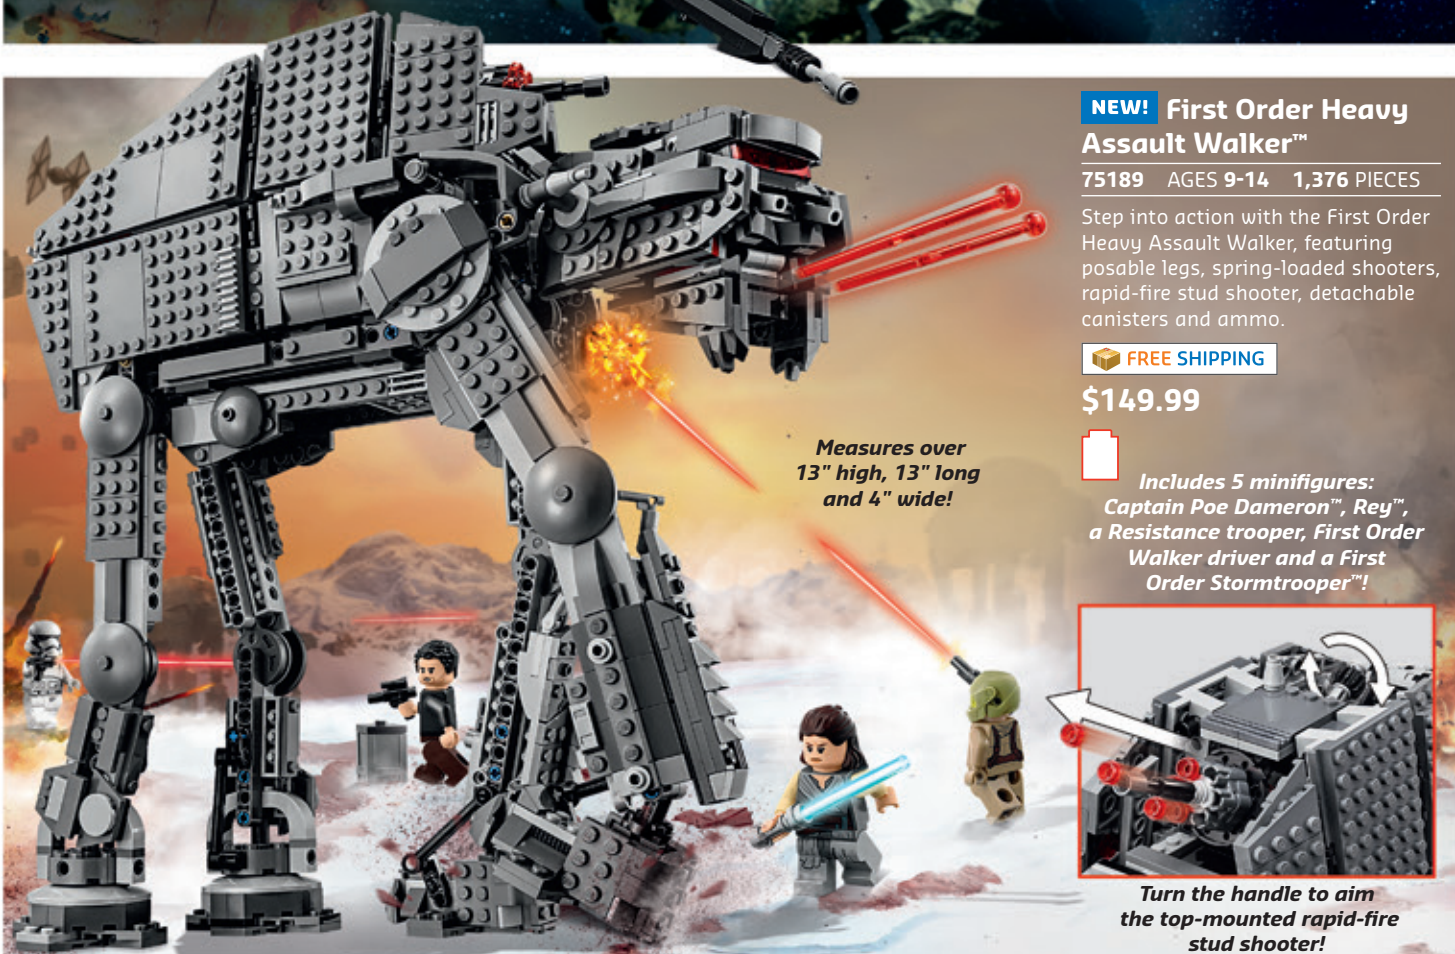

LEGO® Star Wars™: The Last Jedi Sets!

NEW! Kylo Ren's TIE Fighter™

75179 AGES 8-14 630 PIECES

Create your own LEGO® Star Wars™ Episode VIII: The Last Jedi battle adventures with Kylo Ren's TIE Fighter. This model features large wings, red exhaust detailing, an opening minifigure cockpit and trigger-activated spring-loaded shooters.

FREE SHIPPING

$79.99

Measures over 4" high, 16" long and 9" wide!

Includes 3 minifigures: Kylo Ren™, a First Order TIE Pilot™ and a First Order Stormtrooper™, plus a BB-9E™ figure!

Push the triggers on top to fire the spring-loaded shooters!

NEW! First Order Heavy Assault Walker™

75189 AGES 9-14 1,376 PIECES

Step into action with the First Order Heavy Assault Walker, featuring posable legs, spring-loaded shooters, rapid-fire stud shooter, detachable canisters and ammo.

FREE SHIPPING

$149.99

Measures over 13" high, 13" long and 4" wide!

Includes 5 minifigures: Captain Poe Dameron™, Rey™, a Resistance trooper, First Order Walker driver and a First Order Stormtrooper™!

Turn the handle to aim the top-mounted rapid-fire stud shooter!