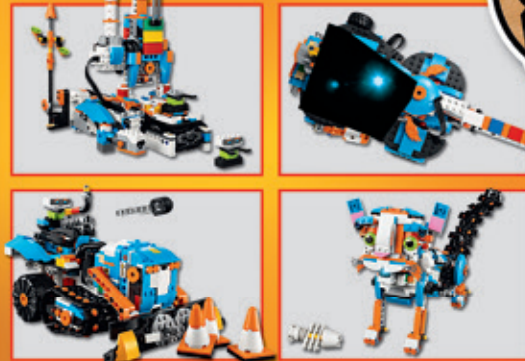

LEGO 555 Taylor Road
Enfield, CT 06083-1310

ORDER TODAY!
1-800-453-4652 • shop.LEGO.com
Find a LEGO® Store near you at stores.LEGO.com

PRSR STD
U.S. Postage
PAID
LEGO Direct

Source Code

Customer Number

LEGO® BOOST Creative Toolbox

17101 AGES 7-12 847 PIECES

⚠ CHOKING HAZARD (1,3). Not for under 3 yrs.

Take your LEGO® play to the next level with the amazing LEGO BOOST Creative Toolbox. Build and code interactive, motorized robots, models and creations with distance, color and tilt sensor technologies.

FREE SHIPPING

$159.99

**5 IN 1
MODEL**

**Be sure your device is compatible
at LEGO.com/devicecheck/!
Ask your parents' permission!**

*Vernie the
robot stands
over 10" tall!*