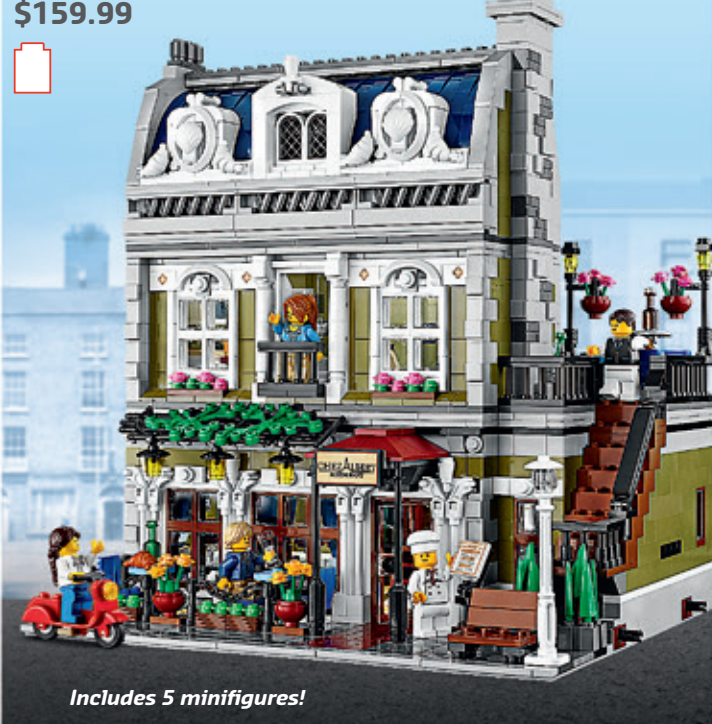

Includes 5 minifigures!

Brick Bank

10251 AGES 16+ 2,382 PIECES

HARD TO FIND **FREE SHIPPING**

$169.99

Measures over
10" high, 10" wide
and 10" deep!

Includes
5 minifigures!

Remove the
building
sections to
access the
detailed
interior!

Unlock the
bank vault
to access
the safe
deposit
boxes!