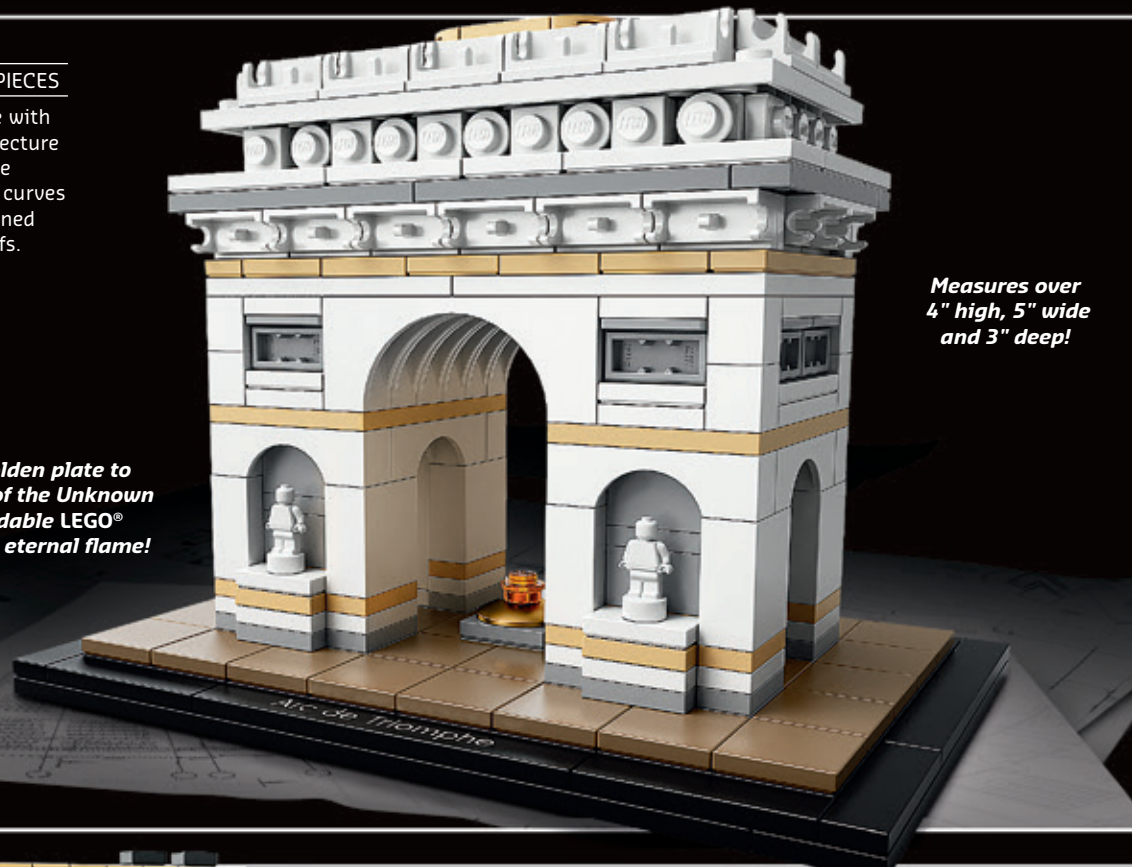

## Arc de Triomphe

21036 AGES 12+ 386 PIECES

Explore iconic architecture with this detailed LEGO® Architecture interpretation of the Arc de Triomphe, with bold lines, curves and contours, statue-adorned pillars and sculptural reliefs.

**FREE SHIPPING**

**\$39.99**

Also includes a golden plate to represent the Tomb of the Unknown Soldier and a buildable LEGO® interpretation of the eternal flame!

Measures over 4" high, 5" wide and 3" deep!