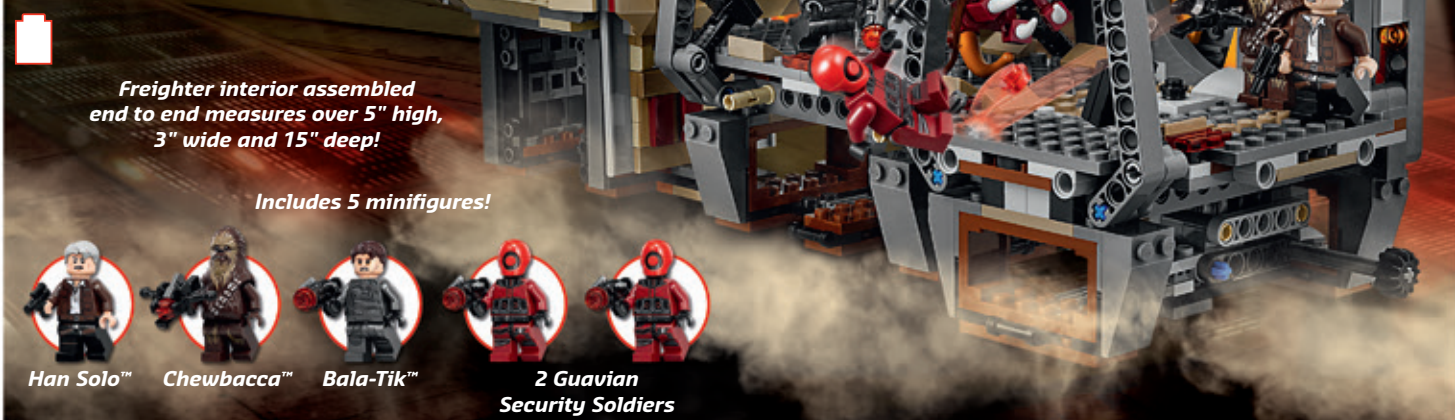

Rathtar™ Escape

75180 AGES 8-14 836 PIECES

Escape the jaws of the rathtars with this modular freighter interior with lowering blast door, trapdoor with crawlspace, and Rathtar release function.

FREE SHIPPING

$79.99

Freighter interior assembled end to end measures over 5" high, 3" wide and 15" deep!

Includes 5 minifigures!

Han Solo™ Chewbacca™ Bala-Tik™ 2 Guavian Security Soldiers

NEW! Elite TIE Fighter Pilot™

75526 AGES 8-14 94 PIECES

Zoom into battle with this buildable and highly posable Elite TIE Fighter Pilot™ figure, featuring a spring-loaded blaster rifle, red-striped helmet and breathing system detailing.

$19.99