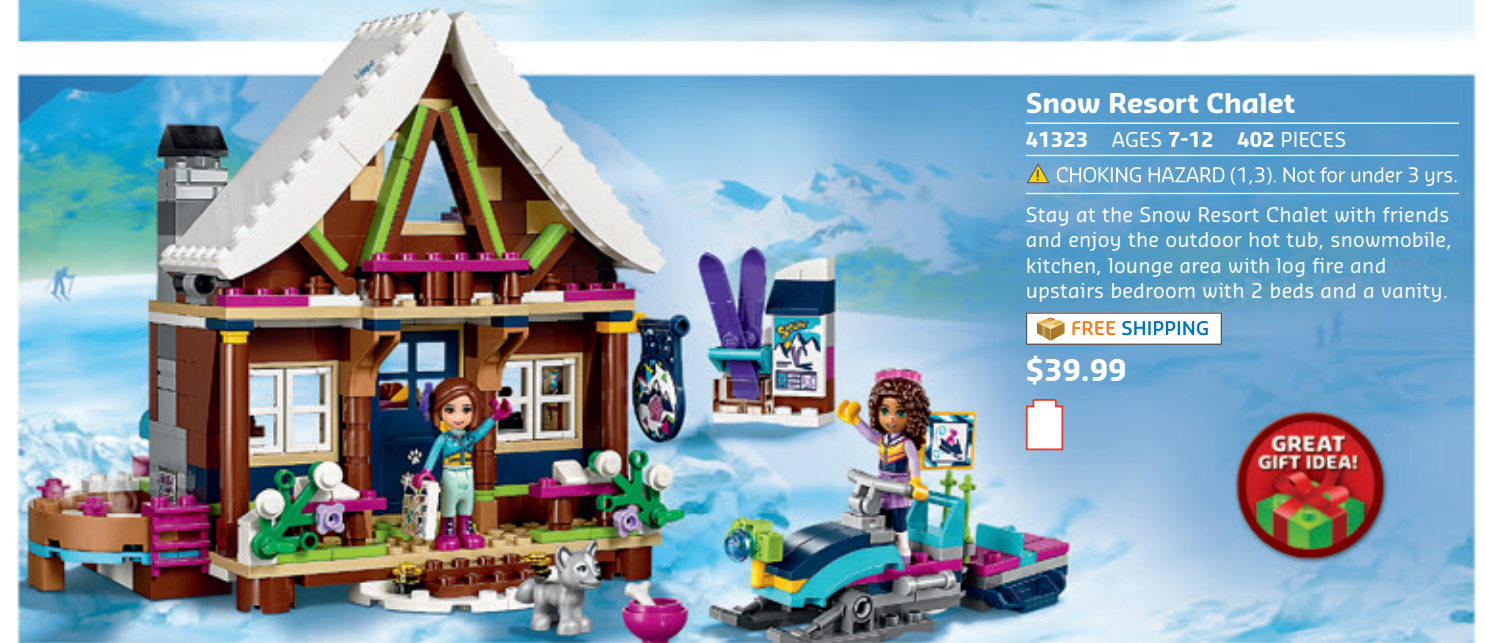

Snow Resort Chalet

41323 AGES 7-12 402 PIECES

⚠️ CHOKING HAZARD (1,3). Not for under 3 yrs.

Stay at the Snow Resort Chalet with friends and enjoy the outdoor hot tub, snowmobile, kitchen, lounge area with log fire and upstairs bedroom with 2 beds and a vanity.

FREE SHIPPING

$39.99