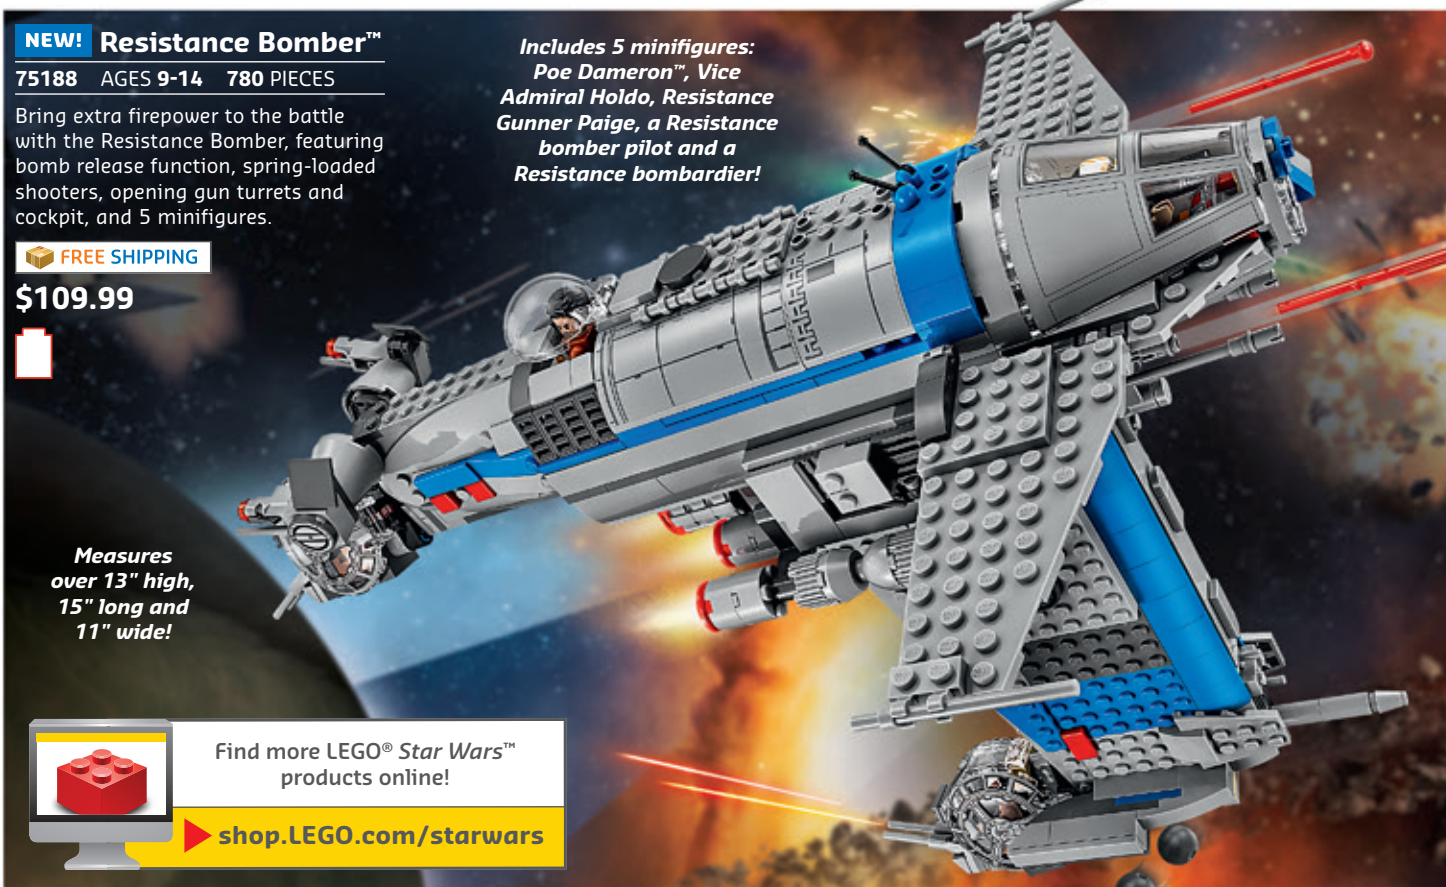

NEW! Resistance Bomber™

75188 AGES 9-14 780 PIECES

Bring extra firepower to the battle with the Resistance Bomber, featuring bomb release function, spring-loaded shooters, opening gun turrets and cockpit, and 5 minifigures.

FREE SHIPPING

$109.99

Measures over 13" high, 15" long and 11" wide!

Includes 5 minifigures: Poe Dameron™, Vice Admiral Holdo, Resistance Gunner Paige, a Resistance bomber pilot and a Resistance bombardier!