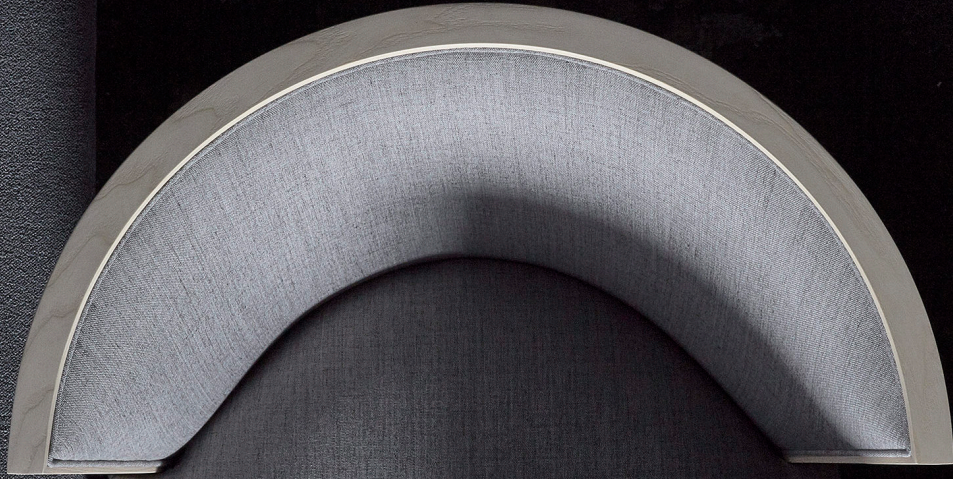

BARBARA BARRY

Charlotte Lounge

HBF

CHARLOTTE LOUNGE

HLD205-011
Charlotte Fully Upholstered
Lounge Chair
H 30.25" W 33.50" D 29.50"

HLD205-021
Charlotte Exposed Wood Frame
Lounge Chair
H 30.50" W 29.50" D 28.75"

HLD205-031
Charlotte Exposed Wood Outside Back
Lounge Chair
H 30.50" W 29.50" D 28.75"

HLD205-013
Charlotte Fully Upholstered Sofa
H 32.25" W 87.75" D 33"

HLD205-023
Charlotte Exposed Wood Frame
Sofa
H 32" W 87.50" D 32.50"