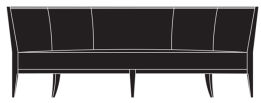

BARBARA BARRY

Charlotte Lounge

HBF

CHARLOTTE LOUNGE

HLD205-011
Charlotte Fully Upholstered
Lounge Chair
H 30.25" W 33.50" D 29.50"

HLD205-021
Charlotte Exposed Wood Frame
Lounge Chair
H 30.50" W 29.50" D 28.75"

HLD205-031
Charlotte Exposed Wood Outside Back
Lounge Chair
H 30.50" W 29.50" D 28.75"

HLD205-013
Charlotte Fully Upholstered Sofa
H 32.25" W 87.75" D 33"

HLD205-023
Charlotte Exposed Wood Frame
Sofa
H 32" W 87.50" D 32.50"