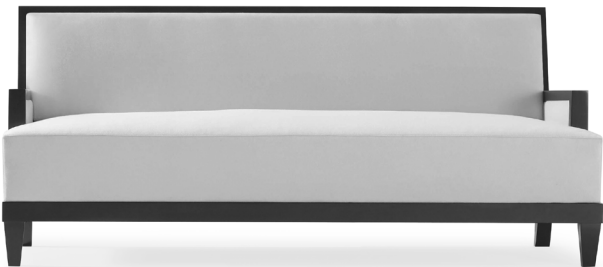

## CARMEL LOUNGE CHAIR

**HLC301-021**  
Carmel Armless Lounge Chair  
with Upholstered Back  
H 29" W 27" D 32"

**HLC301-041**  
Carmel Lounge Chair with  
Upholstered Back  
H 29" W 29.50" D 32"

**HLC301-023**  
Carmel Armless Sofa with  
Upholstered Back  
H 29" W 69" D 32"

**HLC301-043**  
Carmel Sofa with Upholstered Back  
H 29" W 69" D 32"

••• More Finishes Available

[www.HBF.com](http://www.HBF.com)

BRO-S005

HBF