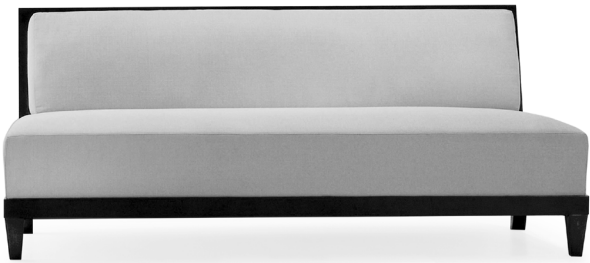

# Carmel Lounge

HBF

## CARMEL LOUNGE CHAIR

**HLC301-021**  
Carmel Armless Lounge Chair  
with Upholstered Back  
H 29" W 27" D 32"

**HLC301-041**  
Carmel Lounge Chair with  
Upholstered Back  
H 29" W 29.50" D 32"

**HLC301-023**  
Carmel Armless Sofa with  
Upholstered Back  
H 29" W 69" D 32"

**HLC301-043**  
Carmel Sofa with Upholstered Back  
H 29" W 69" D 32"

••• More Finishes Available

[www.HBF.com](http://www.HBF.com)

BRO-S005

HBF