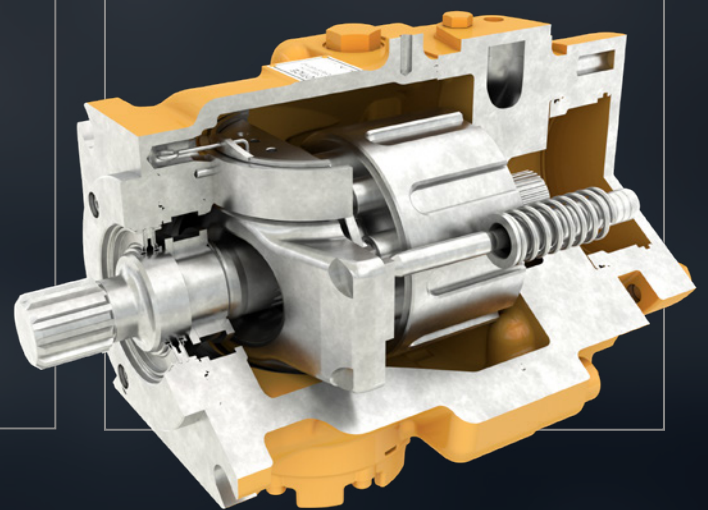

SEAMLESS FIT

Right out of the box, Cat pumps and motors are engineered to meet specifications and fit seamlessly into your Cat machine's hydraulic system. Because of this easy fit, they reduce your labor and give you some time back to get more work done.

SUPPORT THAT GETS YOU BACK ON TRACK

If a challenge arises with your pump or motor, Cat parts are covered by a Caterpillar Limited Warranty.¹ The Cat dealer network is also there to support you with maintenance and repairs, offering a variety of options to help you get your machine back on track.

STEADY PROTECTION

To protect Cat pumps and motors, high-speed rotating groups inhibit debris generation. Plus, the solenoid control valve defends against contamination with its stroking mechanism. As a result of being built with elements that offer dependable protection, Cat pumps and motors contribute to increased uptime and extended machine life.

THE ADVANTAGES OF CAT PUMPS AND MOTORS

- + Longer life and reduced downtime due to custom components
- + Designed for durability and easy integration into the hydraulic system
- + Can accommodate extreme pressure and temperature
- + Improves the flow and pressure dynamics of hydraulic fluids

¹ Warranty can vary by model and application; limitations apply.
For complete details about the applicable Caterpillar Limited Warranty, contact an authorized Cat dealer.