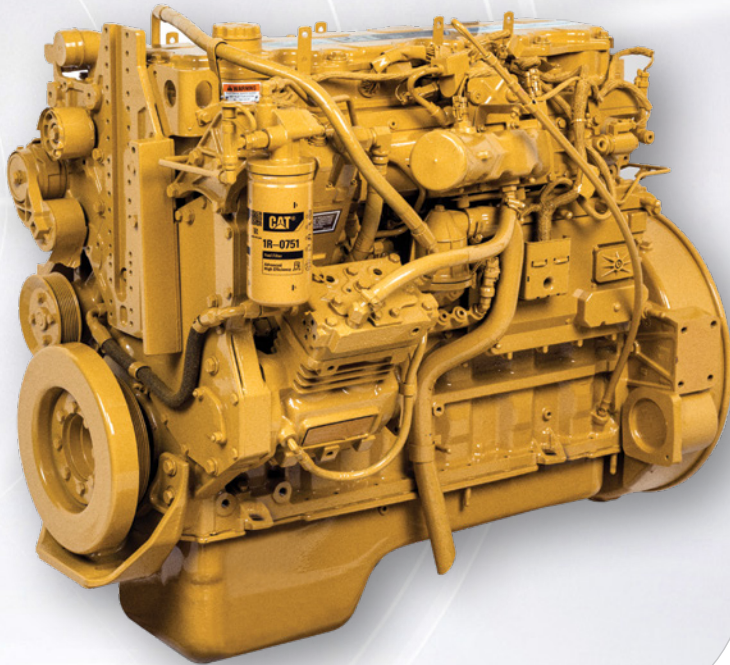

CAT[®] REMAN ENGINES

AN EFFICIENT, COST-EFFECTIVE SOLUTION TO OPTIMIZE UPTIME

COMPLETE ENGINES MEET LIKE NEW PERFORMANCE AND EMISSIONS STANDARD

Get more for your replacement dollars.

Your engine is the heart of your operation. When it's time to replace it, choose the option that gives you more for your money. Cat[®] Reman engines come fully assembled and ready to run.

Remanufactured to like new standards, Cat Reman engines are dynamometer tested and tuned for increased performance and fuel efficiency — backed with our same-as-new warranty. The result? You get an engine you can count on at a price you can afford.

FULLY ASSEMBLED ENGINE

CATERPILLAR WARRANTIED PRODUCT

CORE CREDIT EVEN FOR DAMAGED BLOCKS

RELIABLE PERFORMANCE AT A REDUCED PRICE

GET AN ENGINE THAT'S LIKE NEW

When you buy a Cat Reman engine, you get a product that performs like new. At state-of-the-art remanufacturing facilities, the team:

- Disassembles, cleans and inspects every remanufactured component; applies advanced salvage techniques; and incorporates the latest engineering changes
- Replaces all piston rings, rubber parts, springs, seals, gaskets and O-rings with 100% new components
- Regrinds and polishes crankshaft and journal surfaces
- Replaces cylinder liners or re-hones cylinder bores to exact dimensions
- Reassembles the final product using like new product engineering standards
- Performs dynamometer testing and turning to ensure every product meets original performance specifications