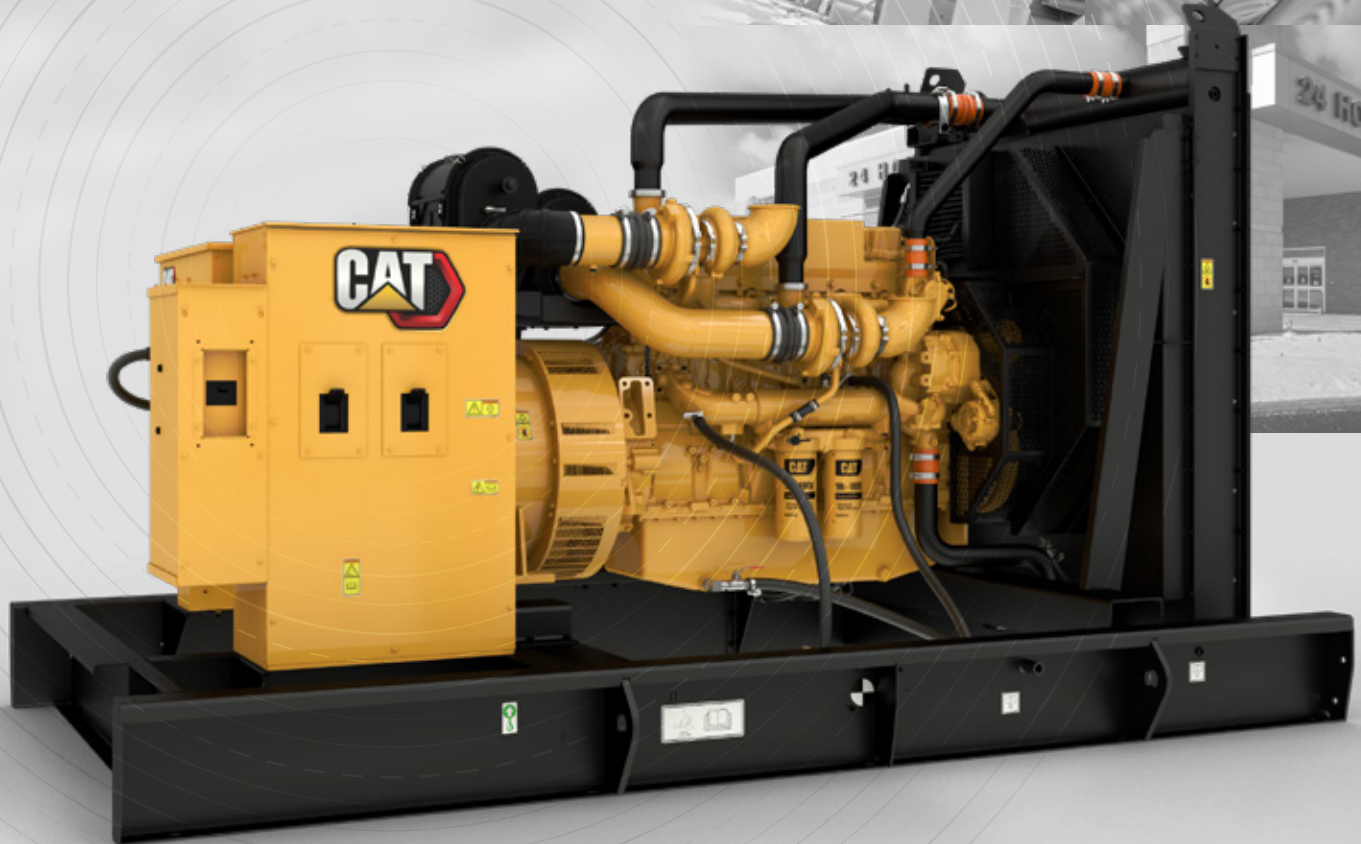

YOUR ENGINE REBUILD. YOUR CUSTOM SOLUTION.

ELECTRIC POWER
PACKAGED REPAIR SOLUTIONS

C15/C18 ENGINE REBUILD