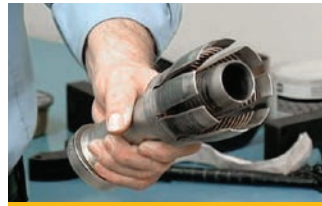

WHERE AND WHEN TO USE

Mining, large constructions, extreme environmental conditions, heavy duty applications: when the going gets tough, CAT® Reusable Couplings get going.

Designed for sizes one inch and larger high pressure spiral hose, CAT® Reusable Couplings are the right choice whenever the hose is frequently replaced due to extreme working

RECLAIM YOUR REUSABLE COUPLINGS

RECLAIMING PROCEDURE

1. STEM EXTRACTION

2. HOSE REMOVAL

3. CLEANING & INSPECTION

4. FINGER REFORMING

5. STEM RESIZING

6. NEW HOSE INSTALLATION