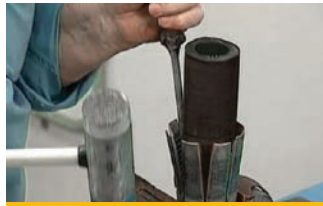

WHERE AND WHEN TO USE

Mining, large constructions, extreme environmental conditions, heavy duty applications: when the going gets tough, CAT® Reusable Couplings get going.

Designed for sizes one inch and larger high pressure spiral hose, CAT® Reusable Couplings are the right choice whenever the hose is frequently replaced due to extreme working

Your work is in the top priority: cost reduction, work safety and a ready replacement to reduce downtime. CAT® Reusable Couplings for XT™ Hose allow you to reuse couplings thanks to their unique design. **And ensure you won't need another, ever.**

RECLAIM YOUR REUSABLE COUPLINGS

RECLAIMING PROCEDURE

1. STEM EXTRACTION

2. HOSE REMOVAL

3. CLEANING & INSPECTION

4. FINGER REFORMING

5. STEM RESIZING

6. NEW HOSE INSTALLATION