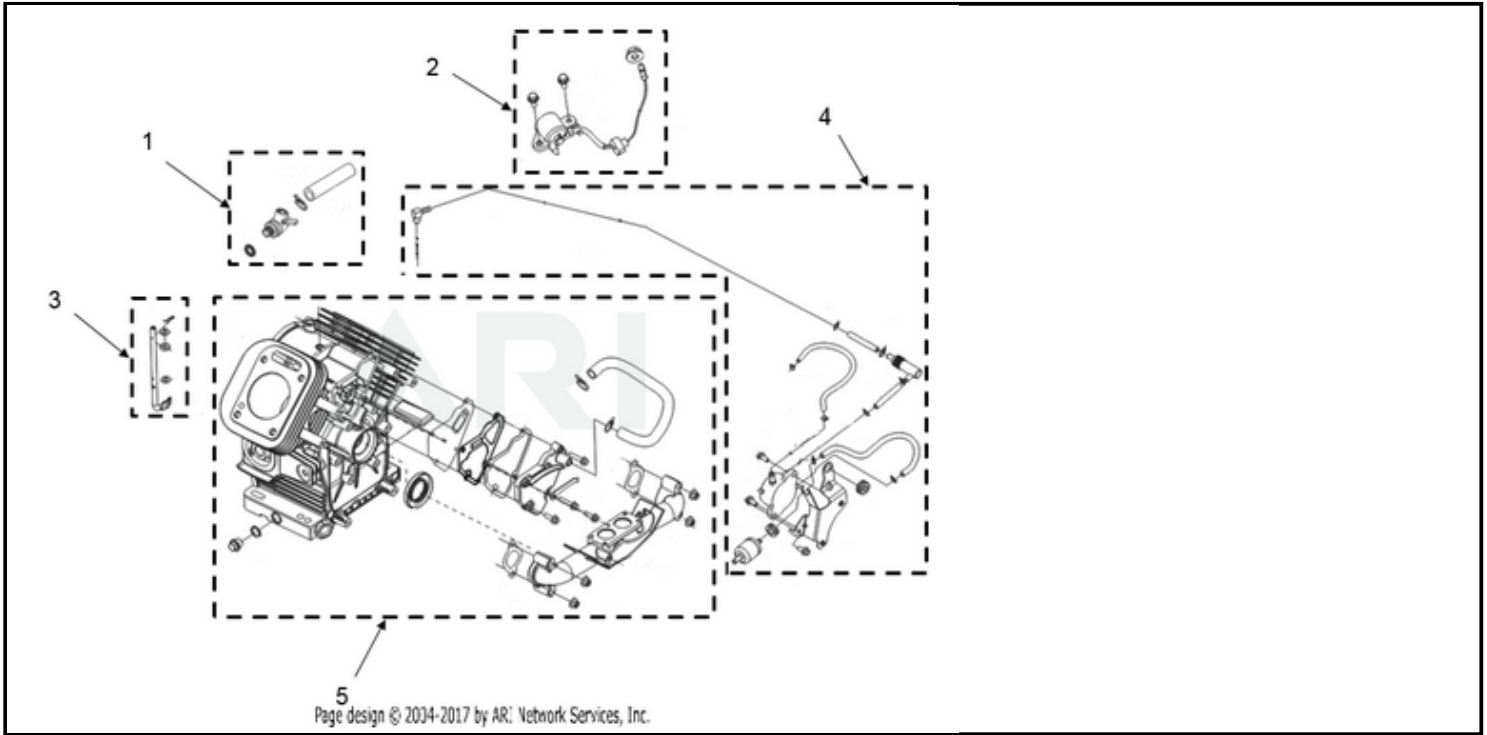

# ASSEMBLY

Crankcase Group ▾

<- NEW MODEL

## RP12000 E CARB Crankcase Group

IN

OUT

🖱️ Click and drag to move diagram view

Tag	Part #	Description	USD	CAD
1	501-5306	Oil Drain Group   Includes oil drain pipe, valve, clamp, and washer.	Call Us	Call Us
2	501-5447	Oil Level Sensor Group   Includes oil level sensor and mounting hardware.	Call Us	Call Us
3	501-5302	Governor Lever Group   Includes the governor arm, seal, washers, and cotter pin.	Call Us	Call Us
4	501-5304	Fuel Pump Group   Includes fuel pump, fuel strainer, support, fuel tubes, oil and gas separator, negative pressure lines, rubber sleeves, bolts, and clamps.	Call Us	Call Us
5	501-5303	Crankcase Group   Includes crankcase, oil seal, breather tube, breather piece, breather strainer, cover, intake tube, drain plug, washer, bolts, nuts, gaskets, and clamps.	Call Us	Call Us