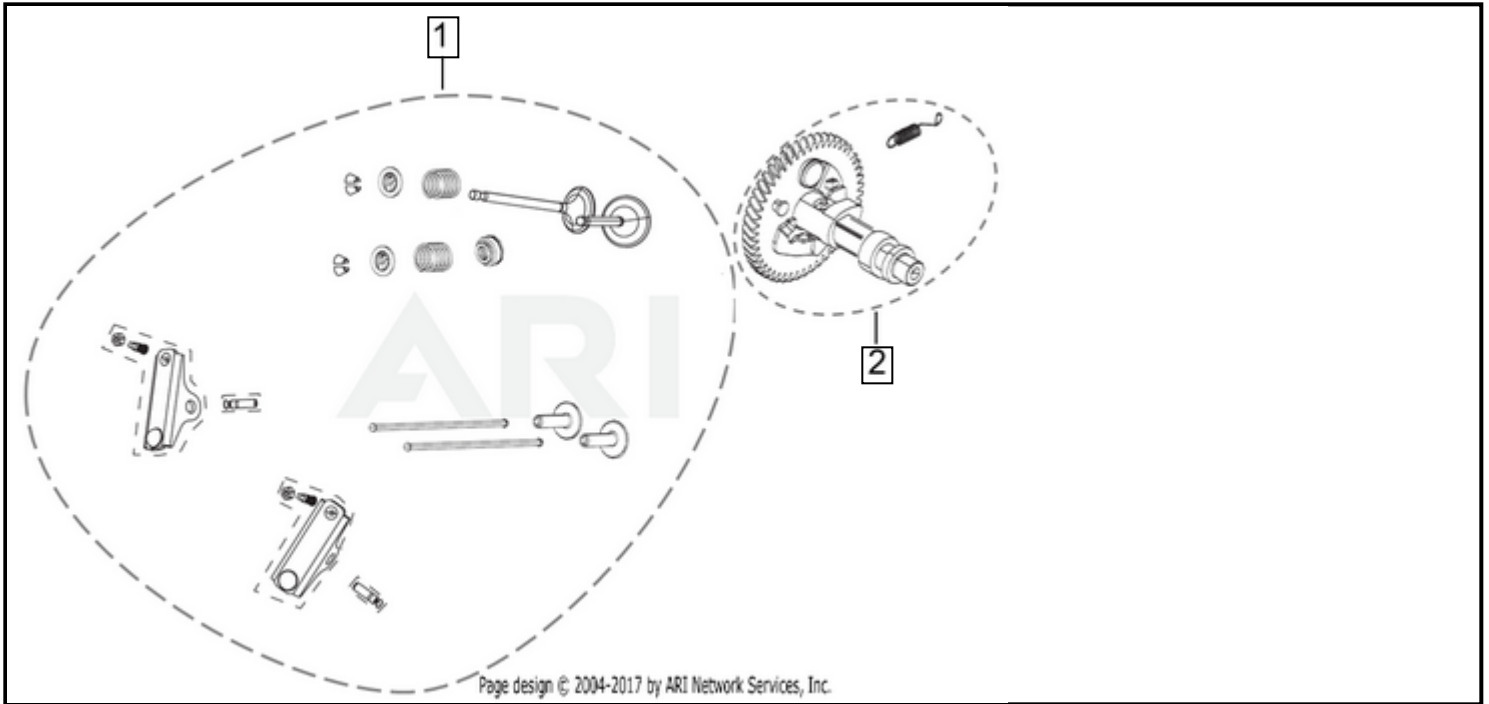

ASSEMBLY

Camshaft Group ▾

<- NEW MODEL

INV4000 E *Camshaft Group*

IN

OUT

Click and drag to move diagram view

Tag	Part #	Description	USD	CAD
1	589-6178	Valve Group Includes valves set, Guide seal, spring valve, spring valve seat, lock valve clamp, tappet valve, lifter valve, rocker assembly valve, rocker arm valve, exhaust valve, and intake valve	Call Us	Call Us
2	589-6220	Camshaft Assembly Includes camshaft assembly	Call Us	Call Us